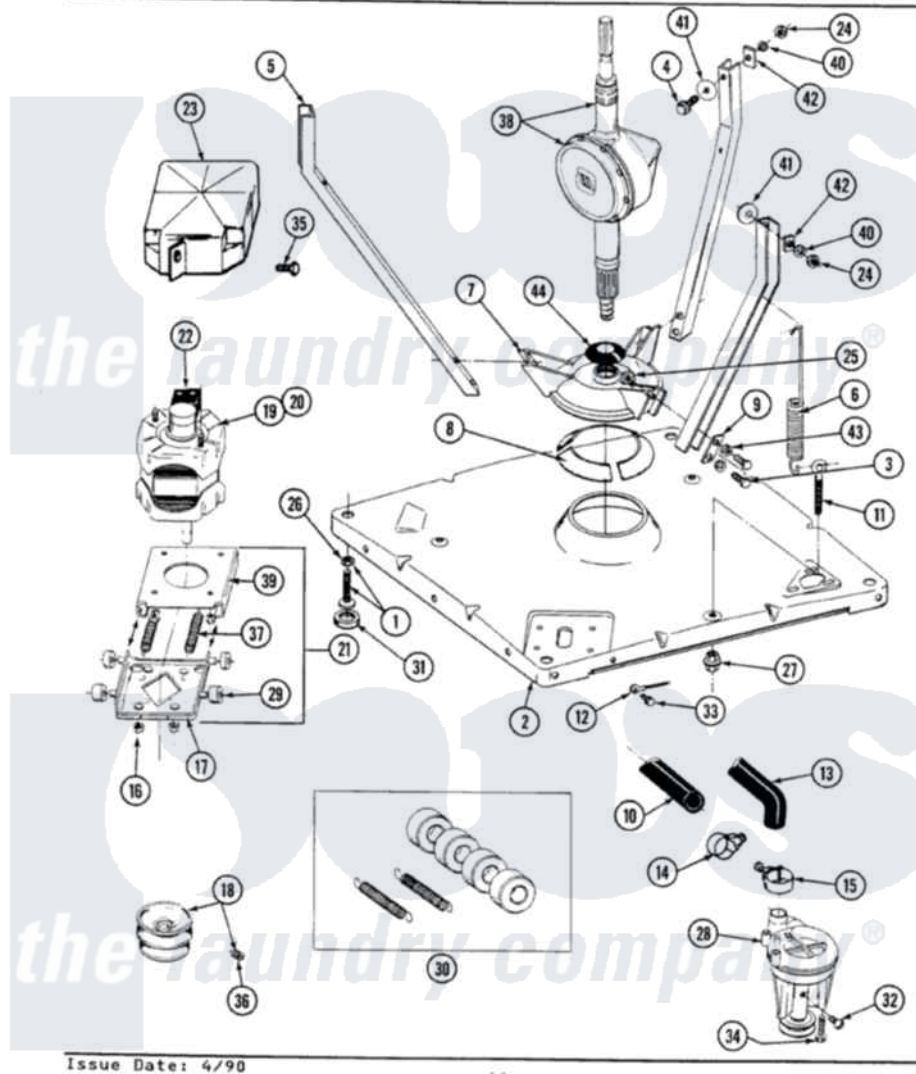

Maytag GA9300 01 - BASE, PUMP, MOTOR & COMPONENTS

SECTION: BASE, PUMP, MOTOR & COMPONENTS
 MODEL: ALL MODELS

Maytag Residential Maytag GA9300 Washer Parts Parts Diagram 01 - BASE, PUMP, MOTOR & COMPONENTS
 Click on the part number to view part

Item	Original Part Number	Replaced By	Status	Part Description
1	Y302699	22003428		Leg, Adjustable
2	203274			Base With Damper Pads
3	Y015627			Screw- Hex
4	205254	W10175938		Bolt
"	200744	W10175939		Bolt
5	213053			Brace, Tub Part Not Used
6	213054			Centering Spring - 3 Used
7	203725			Damper W/Bolt And Clip
8	203956			Damper Pad Kit
9	213073			Washer, Double Brace
10	214767	22001448		Hose, Pump
11	213120	216416		Bolt, Eye/Centering Spring
12	204807			Ground Wire, Supp. Plte To Top Cover
13	213045			Hose, Outer Tub Part Not Used
14	200461	285655		Clamp, Hose