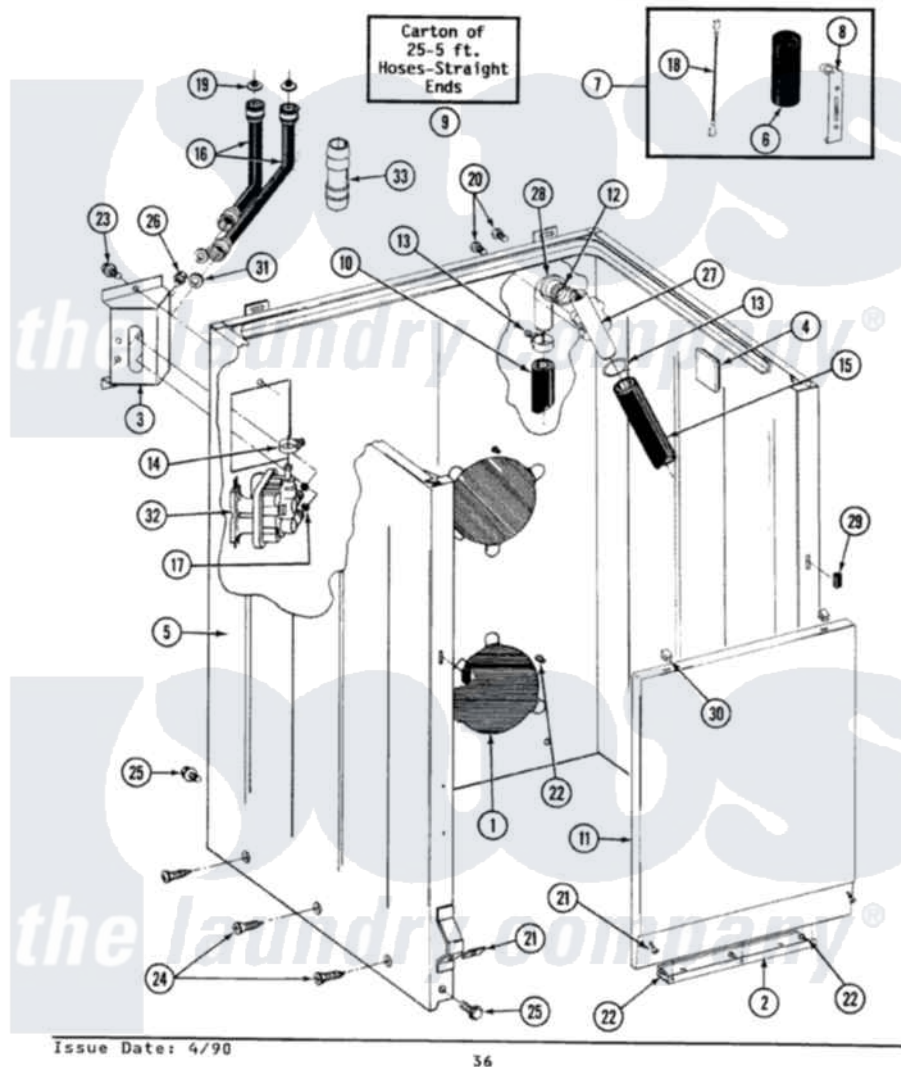

Maytag GA9300 02 - CABINET, WATER VALVE, HOSES & FRNT PANEL

SECTION: CABINET, WATER VALVE, HOSES & FRONT PANEL
 MODEL: ALL MODELS

Maytag Residential Maytag GA9300 Washer Parts Parts Diagram 02 - CABINET, WATER VALVE, HOSES & FRNT PANEL

Click on the part number to view part

Item	Original Part Number	Replaced By	Status	Part Description
1	211878		Not Available	PLATE, ACCESS
2	213846			Guard, Belt
3	214812	22002361		Bracket, Water Valve
4	215058			Pad, Cabinet Bumper
5	203319M		Not Available	CABINET-HARVEST WHEAT
6	Y200832			Capacitor
7	206103			Capacitor Kit
8	211149			Clip, Capacitor
9	202861	202860		Inlet Hose Assembly
10	215279	22003410		Hose, Drain
"	Y059149			(7/8" I.D. CARTON OF 50 FT.)
"	216017			Hose, Drain
11	212998M		Not Available	FRONT PANEL-HARVEST WHEAT
12	214765			Gasket, Siphon Break

13	200908	285655	Clamp, Hose
"	200461	285655	Clamp, Hose
14	201575		Clamp, Hose
15	214767	22001448	Hose, Pump
16	205828	202860	Inlet Hose Assembly
"	202860		Inlet Hose Assembly
"	200681	21001467	Hose- 10'
"	200672	76314	Hose, Inlet 6 Ft. Hose With Elbow
"	200688	76314	Hose, Inlet 6 Ft. Hose With Elbow
17	214337	96160	Screen
18	203237		No.17 Wire With Terminal
19	200961	12001413	Strainer And Washer Kit
20	Y014874		Screw, Idler Arm And Sleeve
21	204439		Screw And Fstner Assembly
22	211294	90767	Screw, 8A X 3/8 HeX Washer Head Tapping
23	212276	W10116760	Screw
24	213007		Xfor Cabinet See Cabinet, Back
25	213121	3400111	Screw, 12-14 X 5/8
"	213122	27001200	Screw
26	Y313561		Screw----NA
27	206638		Siphon Break
28	214764	208847	Elbow
"	Y216016	W10116738	Elbow
29	214376	22002331	Spacer, Front Panel
30	212982	22001650	Fastener, Spring
31	Y013783		Washer, Inlet Hose
32	205613		Water Valve
33	Y216015		Coupling, Hose