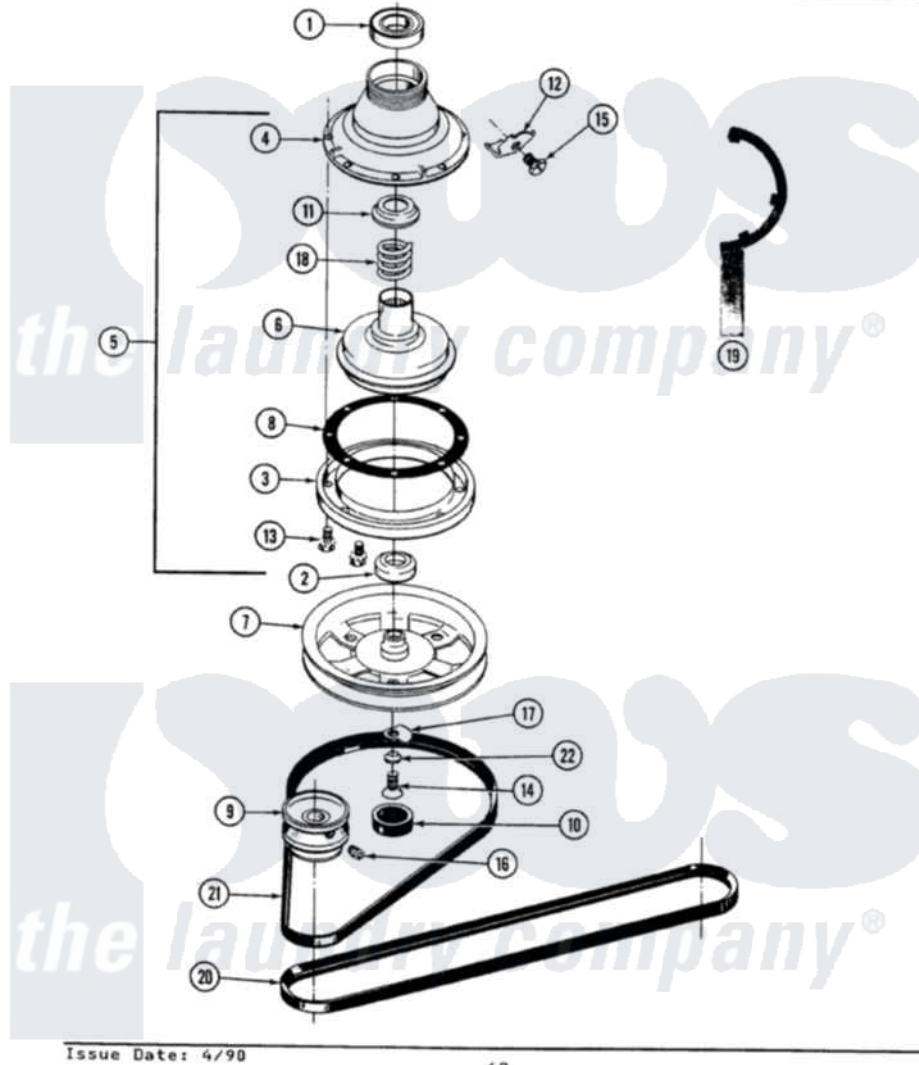

Maytag GA9300 03 - CLUTCH, BRAKE & BELTS

SECTION: CLUTCH, BRAKE & BELTS
 MODEL: ALL MODELS

Maytag Residential Maytag GA9300 Washer Parts Parts Diagram 03 - CLUTCH, BRAKE & BELTS
 Click on the part number to view part

Item	Original Part Number	Replaced By	Status	Part Description
1	Y200720	22003441		Bearing, Rear
2	200835			Bearing, Brake Rotor
3	211043	6-2011900		Brake Asse
4	211045	6-2011900		Brake Asse
5	201190	6-2011900		Brake Asse
6	201126	6-2011900		Brake Asse
7	211059	6-2301530		Pulley
8	211042	6-2011900		Brake Asse
9	200816	6-2008160		Pulley- MO
10	211038		Not Available	CAP, OIL RETAINER
11	211039	6-2011900		Brake Asse
12	213325			Clip, Retaining
13	211000			SCREW, BRAKE DRUM (HEX HEAD)
14	211375	681582		Screw
15	213326			Bolt, Sems Retaining Clip
16	Y053241			Set Screw, Motor Pulley

17	211089		Lug, Stop Pulley
18	211041	6-2011900	Brake Asse
19	Y038315	038315	Tool
20	211124		Part Not Used
21	211125		V Belt, Drive Pulley
22	211090	22003555	Washer, Stop Lug