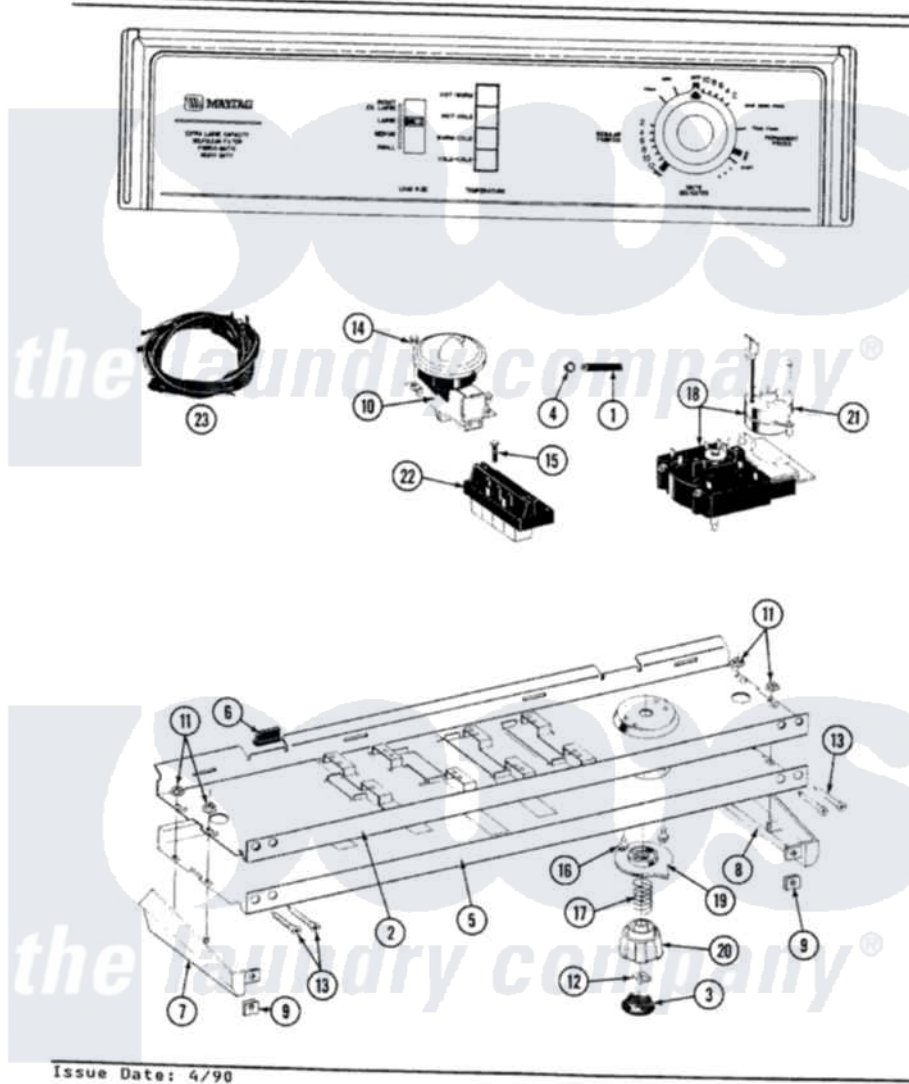

# Maytag GA9300 04 - CONTROL PANEL

SECTION: CONTROL PANEL  
MODEL: A9300

Issue Date: 4/90

22

Maytag Residential Maytag GA9300 Washer Parts Parts Diagram 04 - CONTROL PANEL  
Click on the part number to view part

Item	Original Part Number	Replaced By	Status	Part Description
1	212942	<a href="#">22001619</a>		Tube, Water Level Switch
2	<a href="#">214809</a>			Back Up Plate
3	215821		Not Available	CAP, KNOB
4	410296	<a href="#">596669</a>		Clamp, Manifold
5	207389		Not Available	CONTROL PANEL
6	<a href="#">214897</a>			Pad, Control Panel
7	207215		Not Available	END CAP LH
8	207216		Not Available	END CAP RH
9	<a href="#">214894</a>			Fastener, End Cap
10	<a href="#">207360</a>			Infinite Level Press Switch
11	<a href="#">214872</a>			Palnut, End Cap Note: Nut, Lamp Holder
12	<a href="#">211605</a>			Bezel, Timer Dial
13	<a href="#">210932</a>			Screw, No.8 X 9/16 Ctsk Note: Screw, Inlet Duct
14	211168	<a href="#">W10139210</a>		Screw, 8-18 X 5/16
15	213117	<a href="#">67006908</a>		Screw, Ice Rack

16	213966	<a href="#">3400014</a>	Screw
17	<a href="#">211065</a>		Spring, Index Wheel
18	207376	<a href="#">22207376</a>	Timer
19	215827		Not Available TIMER DIAL SKIRT
20	<a href="#">215828</a>		Knob, Timer
21	205033	<a href="#">22205033</a>	Motor- Tim
22	207367		Not Available TEMP CONTROL SWITCH - 4 BUTTON
23	<a href="#">207382</a>		Wire Harness