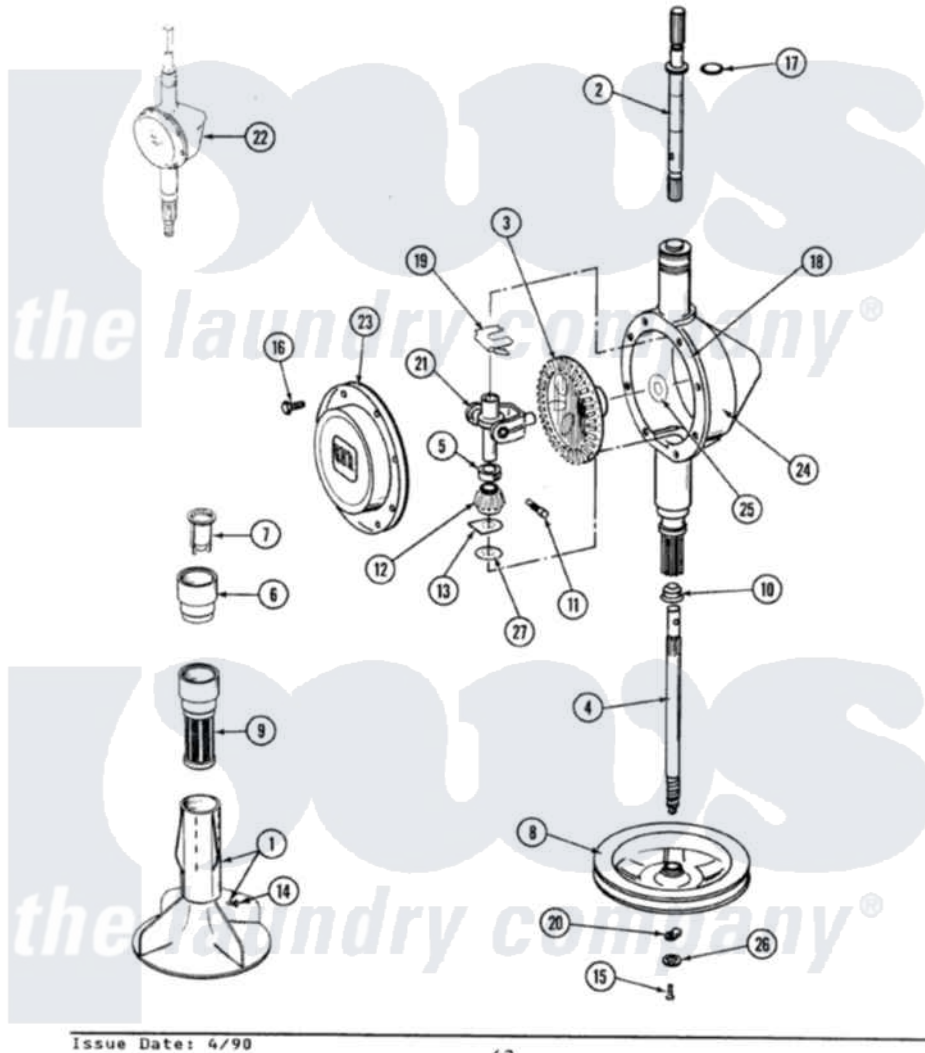

# Maytag GA9300 05 - ORBITAL TRANSMISSION

SECTION: ORBITAL TRANSMISSION  
MODEL: ALL MODELS

Issue Date: 4/90

42

Maytag Residential Maytag GA9300 Washer Parts Parts Diagram 05 - ORBITAL TRANSMISSION  
Click on the part number to view part

Item	Original Part Number	Replaced By	Status	Part Description
1	<a href="#">207228</a>			Agitator W/Lock Screw
2	207153	<a href="#">6-2097820</a>		Kit- Shaft
3	206713	<a href="#">6-2067130</a>		Gear- Beve
4	215410	<a href="#">12001450</a>		Ctr Shaft W/Collar Andkeeper-Dp
5	215415		Not Available	COLLAR, LOWER
6	<a href="#">215721</a>			Dispensing Cap
7	<a href="#">215733</a>			Dispensing Cup
8	211059	<a href="#">6-2301530</a>		Pulley
10	206602	<a href="#">207843</a>		Lip Seal Repair Kit
11	<a href="#">Y206629</a>			Pin, Collar
12	215401	<a href="#">W10221114</a>		Pinion
13	<a href="#">215395</a>			Plate, Clutch
14	206478		Not Available	SCREW & WASHER FOR AGITATOR
15	211375	<a href="#">681582</a>		Screw
16	215417		Not Available	SCREW, TRANSMISSION

17	<a href="#">210690</a>		COVER
18	Y058700	<a href="#">675652</a>	Seal, Rubber
19	<a href="#">215581</a>		Adhesive
20	<a href="#">211089</a>		Spring, Agitator Shaft
21	206685	<a href="#">6-2066850</a>	Lug, Stop Pulley
22	206707	<a href="#">6-2097750</a>	Yoke
23	<a href="#">206628</a>		Trans Dee
24	206624	<a href="#">6-2097750</a>	Cover, Transmission
25	<a href="#">215394</a>		Trans Dee
26	211090	<a href="#">22003555</a>	Washer, Bevel Gear
27	211483	<a href="#">6-2114830</a>	Washer, Stop Lug
			Washer- SP