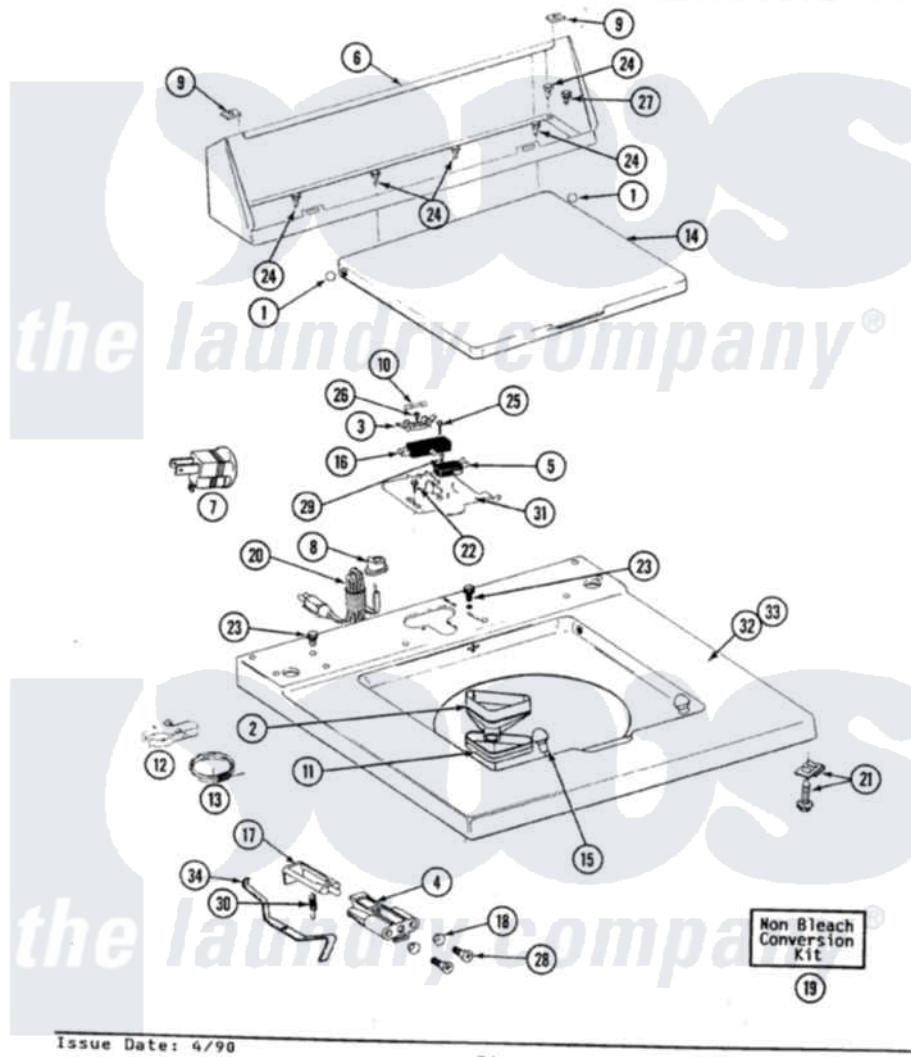

Maytag GA9300 06 - TOP COVER, CONSOLE & LID SWITCH

SECTION: TOP COVER, CONSOLE & LID SWITCH
 MODEL: ALL MODELS

Issue Date: 4/98

34

Maytag Residential Maytag GA9300 Washer Parts Parts Diagram 06 - TOP COVER, CONSOLE & LID SWITCH
 Click on the part number to view part

Item	Original Part Number	Replaced By	Status	Part Description
1	211726			Hinge, Ball Lid
3	207167			Block, Fuse
4	214279	204968		Plunger And Bracket Assembly--W
"	216256		Not Available	BRACKET, UNBALANCE
5	207166			Switch, Check
6	205635M		Not Available	CONSOLE (HVST WHEAT)
7	Y201808			Converter
8	211881			Grommet, Cord Part Not Used-Gas Models Only
9	215075			Fastener, Control Panel To Console
10	207168	22001682		Switch Assembly, Lid W/4amp Fuse
11	214436			Gasket
12	301548			Clamp, Ground Wire
13	311155			Ground Wire And Clamp
14	212073M		Not Available	LID-HARVEST WHEAT

15	212716		Bumper, Lid
16	205415	279347	Switch-Lid
17	215700		Not Available
			LID SWITCH PLUNGER
"	208591		Not Available
			KIT, PLUNGER & BRACKET
18	211500		Washer, Bracket To Top Cover
19	205997		Non-Bleach Conversion Kit
20	204590		Cord, Power
21	204445		Screw And Fastener Assembly
22	207159	489355	Screw, 8 X 1/2
23	210186	3370225	Screw
24	211294	90767	Screw, 8A X 3/8 HeX Washer Head Tapping
25	213501		Screw, No.6-20 X 1-1/8 Inch
26	215705	Y311711	Screw, Fuse Block
27	Y313559		Screw
28	910182	25-7809	Screw, No.6-20 1/2 Flthd Torx
29	912012	3400409	Screw
30	213720		Spring, Lid Switch
31	Y215699	22001678	Bracket, Switch And Fuse
33	207172M		Not Available
			TOP COVER ASSY HVT WHEAT
34	215704		Lever, Unbalance