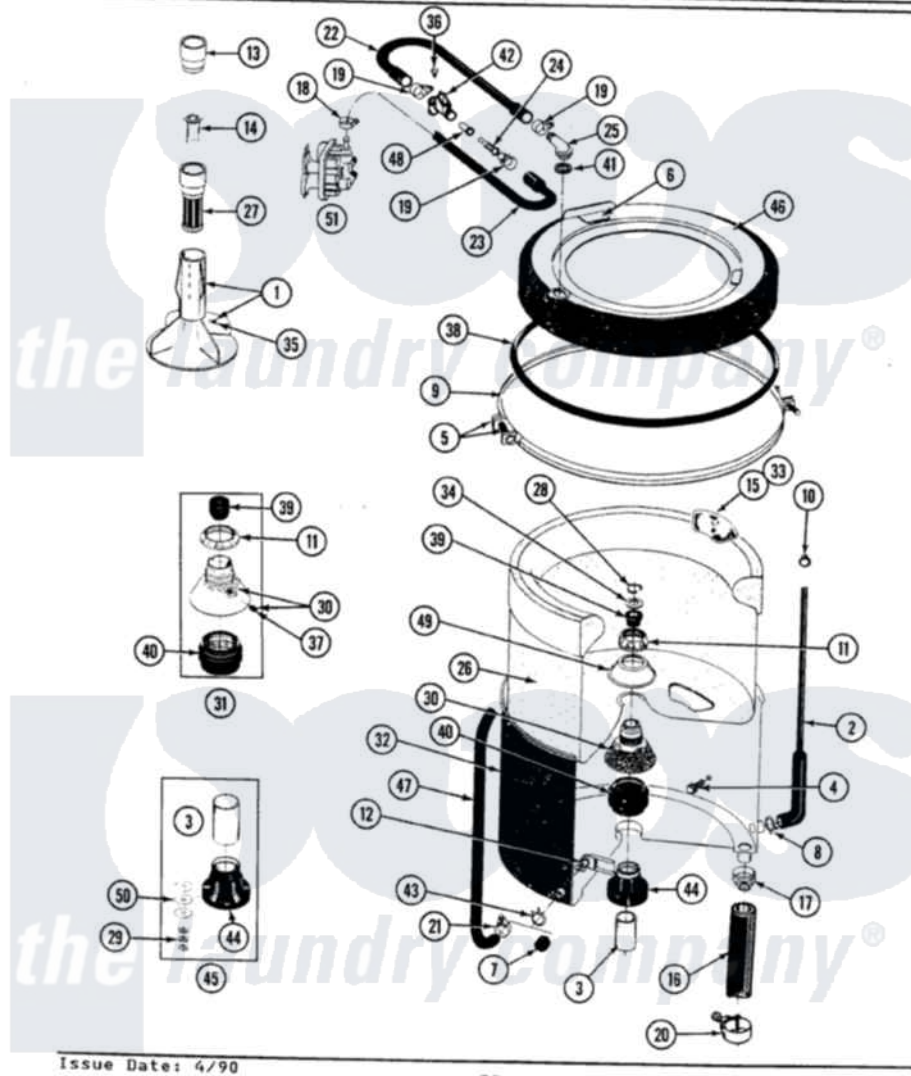

Maytag GA9300 07 - TUB, AGITATOR, MOUNTING STEM & SEAL

SECTION: TUB AGITATOR, MOUNTING STEM & SEAL
 MODEL: ALL MODELS

Issue Date: 4/90

38

Maytag Residential Maytag GA9300 Washer Parts Parts Diagram 07 - TUB, AGITATOR, MOUNTING STEM & SEAL
 Click on the part number to view part

Item	Original Part Number	Replaced By	Status	Part Description
1	207228			Agitator W/Lock Screw
2	215976			Air Tube
"	212942	22001619		Tube, Water Level Switch
3	211130			Bearing Liner, Tub Bearing
4	200744	W10175939		Bolt
"	205254	W10175938		Bolt
5	205529			Nut And Bolt Kit For Tub Clam
6	215232			Bumper, Unbalance
7	214725			Cap For Spout-Outer Tub
8	211641			Clamp, 1-1/16"
9	200846			Clamp - Tub Cover
10	410296	596669		Clamp, Manifold
11	211047	6-2110472		Nut- Clamp
12	214434			Spout, Deflector
13	215721			Dispensing Cap
14	215733			Dispensing Cup

15	207219		Filter, Self-Cleaning
16	213045		Hose, Outer Tub Part Not Used
17	200900	616099	Clamp
18	201575		Clamp, Hose
19	202515	596669	Clamp, Manifold
20	202574	3367052	Clamp, Hose
21	205161	489503	Clamp
22	Y215234		Hose, Injector Fill
23	213013		Hose, Injector
24	213015		Nozzle, Injector
25	215235		Tube, Injector
26	207831	Not Available	TUB, INNER (W/PLUG)
28	Y015667		Retaining Ring
29	Y054867		Washer, Lock
30	202521	6-2095720	Mounting S
31	204012	6-2095720	Mounting S
32	205484		Tub, Outer Part Not Used
34	Y015666		Washer, Retaining -
35	206478	Not Available	SCREW & WASHER FOR AGITATOR
36	312620		Screw, Sems
37	211618	22001423	Set Screw, Mounting Stem
38	211232		Seal, Tub Cover
39	Y0A4298	6-0A57420	Seal- Agitator
40	201537	6-2095720	Mounting S
41	215233		Seal For Injector Tube
42	215447		Sleeve For Injector
43	214739	596669	Clamp, Manifold
44	200824	6-2040130	Tub Bearin
45	204013	6-2040130	Tub Bearin
46	206380	Not Available	COVER, TUB
48	213016	216201	Nozzle
49	211210		Washer, Clamping Nut
50	211100		Washer, Outer Tub
51	205613		Water Valve