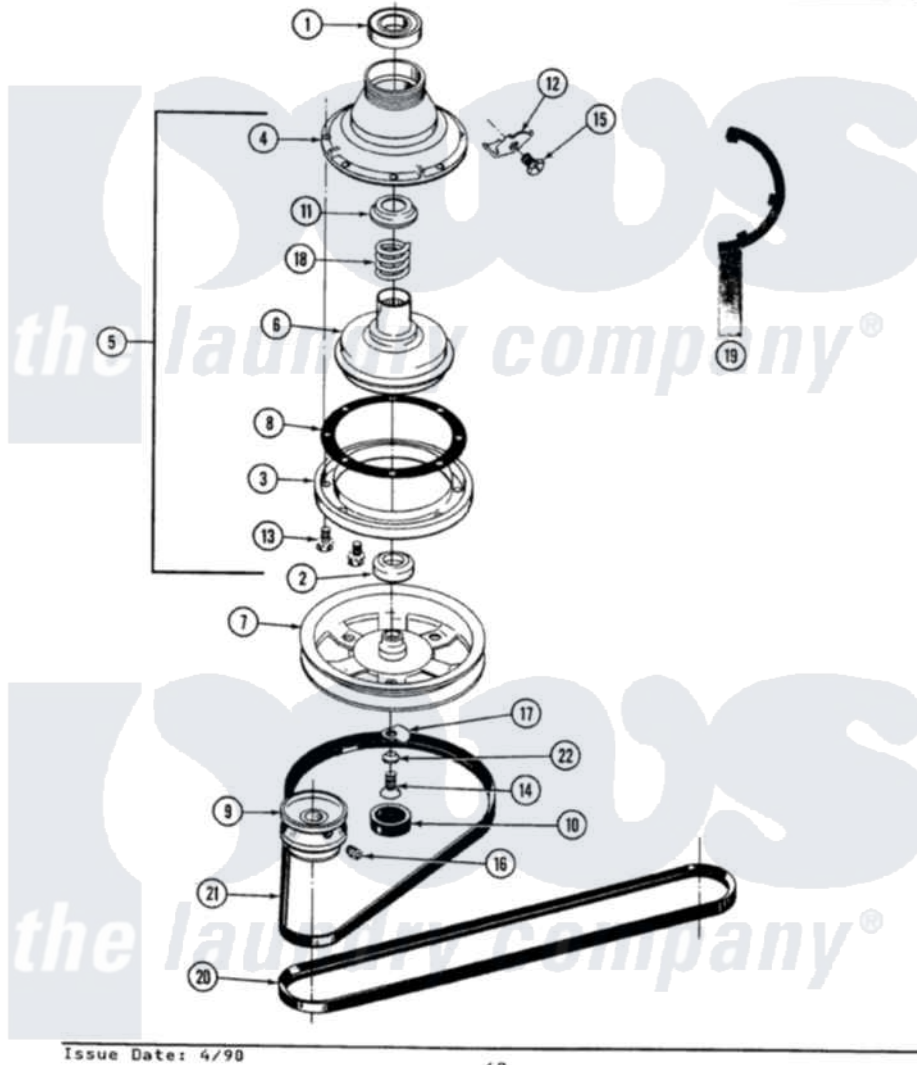

Maytag GA9400 03 - CLUTCH, BRAKE & BELTS

SECTION: CLUTCH, BRAKE & BELTS
 MODEL: ALL MODELS

Maytag Residential Maytag GA9400 Washer Parts Parts Diagram 03 - CLUTCH, BRAKE & BELTS
 Click on the part number to view part

Item	Original Part Number	Replaced By	Status	Part Description
1	Y200720	22003441		Bearing, Rear
2	200835			Bearing, Brake Rotor
3	211043	6-2011900		Brake Asse
4	211045	6-2011900		Brake Asse
5	201190	6-2011900		Brake Asse
6	201126	6-2011900		Brake Asse
7	211059	6-2301530		Pulley
8	211042	6-2011900		Brake Asse
9	200816	6-2008160		Pulley- MO
10	211038		Not Available	CAP, OIL RETAINER
11	211039	6-2011900		Brake Asse
12	213325			Clip, Retaining
13	211000			SCREW, BRAKE DRUM (HEX HEAD)
14	211375	681582		Screw
15	213326			Bolt, Sems Retaining Clip
16	Y053241			Set Screw, Motor Pulley

17	211089		Lug, Stop Pulley
18	211041	6-2011900	Brake Asse
19	Y038315	038315	Tool
20	211124		Part Not Used
21	211125		V Belt, Drive Pulley
22	211090	22003555	Washer, Stop Lug