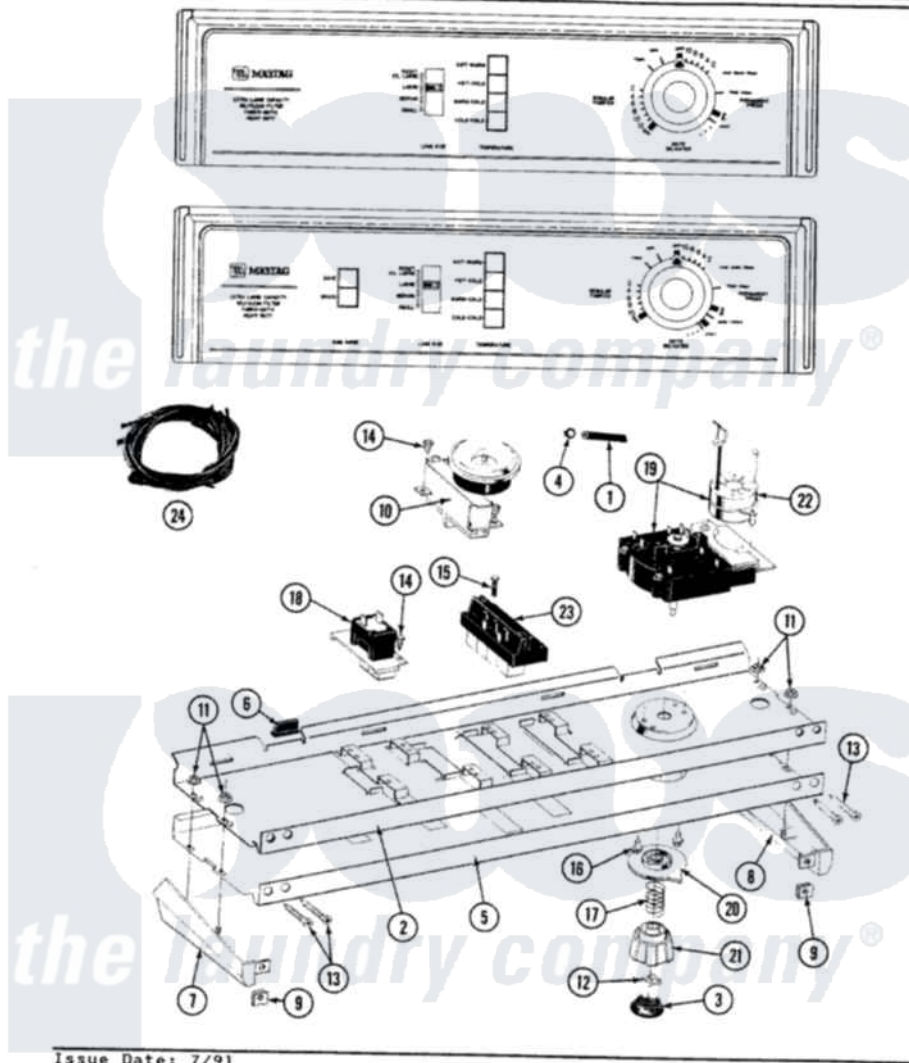

# Maytag GA9400 04 - CONTROL PANEL

SECTION: CONTROL PANEL  
 MODEL: A9400 A9400S A9400W SERIES 01

Issue Date: 7/91

24

Maytag Residential Maytag GA9400 Washer Parts Parts Diagram 04 - CONTROL PANEL  
 Click on the part number to view part

Item	Original Part Number	Replaced By	Status	Part Description
1	212942	<a href="#">22001619</a>		Tube, Water Level Switch
2	<a href="#">214809</a>			Back Up Plate
3	215821		Not Available	CAP, KNOB
4	410296	<a href="#">596669</a>		Clamp, Manifold
6	<a href="#">214897</a>			Pad, Control Panel
7	207215		Not Available	END CAP LH
8	207216		Not Available	END CAP RH
9	<a href="#">214894</a>			Fastener, End Cap
10	<a href="#">207360</a>			Infinite Level Press Switch
11	<a href="#">214872</a>			Palnut, End Cap Note: Nut, Lamp Holder
12	<a href="#">211605</a>			Bezel, Timer Dial
13	<a href="#">210932</a>			Screw, No.8 X 9/16 Ctsk Note: Screw, Inlet Duct
14	211168	<a href="#">W10139210</a>		Screw, 8-18 X 5/16
15	213117	<a href="#">67006908</a>		Screw, Ice Rack
16	213966	<a href="#">3400014</a>		Screw

17	<a href="#">211065</a>		Spring, Index Wheel
19	207376	<a href="#">22207376</a>	Timer
20	215827		Not Available TIMER DIAL SKIRT
21	<a href="#">215828</a>		Knob, Timer
22	205033	<a href="#">22205033</a>	Motor- Tim
23	207367		Not Available TEMP CONTROL SWITCH - 4 BUTTON
24	<a href="#">207382</a>		Wire Harness