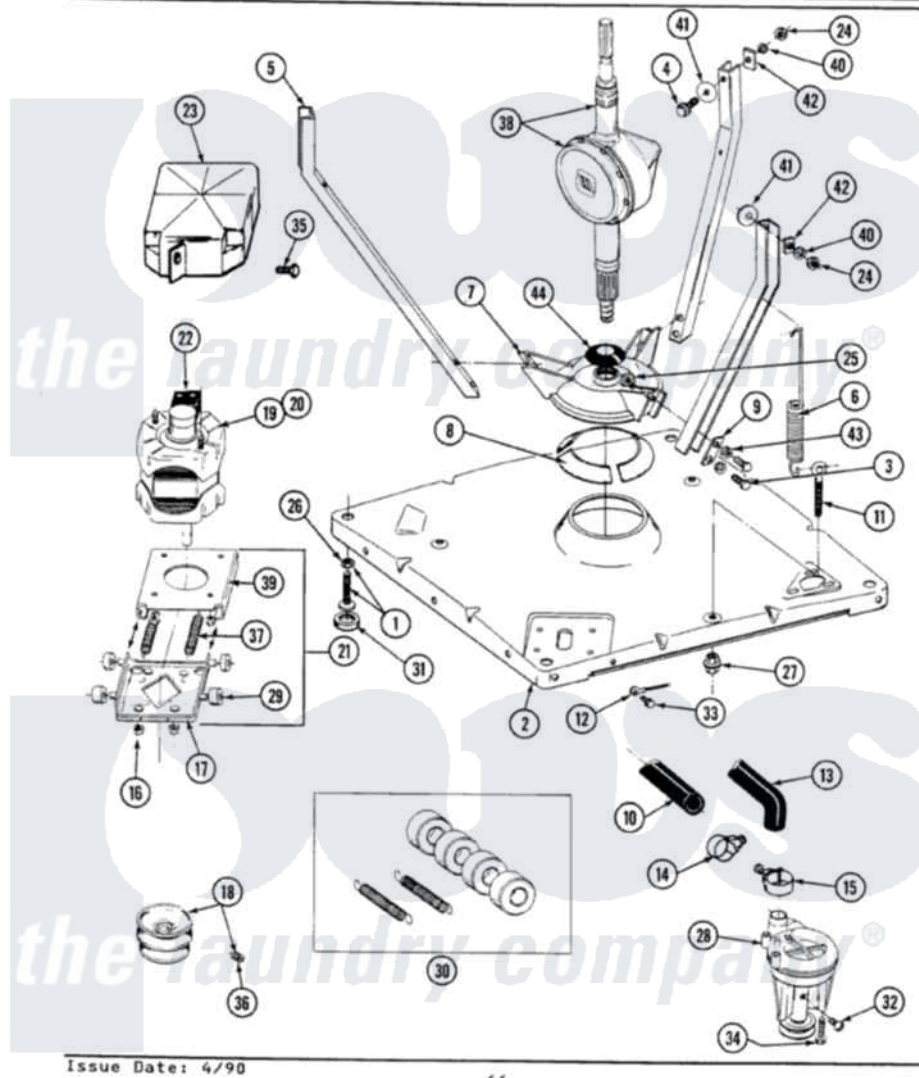

Maytag GA9600 01 - BASE, PUMP, MOTOR & COMPONENTS

SECTION: BASE, PUMP, MOTOR & COMPONENTS
 MODEL: ALL MODELS

Issue Date: 4/90

44

Maytag Residential Maytag GA9600 Washer Parts Parts Diagram 01 - BASE, PUMP, MOTOR & COMPONENTS
 Click on the part number to view part

Item	Original Part Number	Replaced By	Status	Part Description
1	Y302699	22003428		Leg, Adjustable
2	203274			Base With Damper Pads
3	Y015627			Screw- Hex
4	205254	W10175938		Bolt
"	200744	W10175939		Bolt
5	213053			Brace, Tub Part Not Used
6	213054			Centering Spring - 3 Used
7	203725			Damper W/Bolt And Clip
8	203956			Damper Pad Kit
9	213073			Washer, Double Brace
10	214767	22001448		Hose, Pump
11	213120	216416		Bolt, Eye/Centering Spring
12	204807			Ground Wire, Supp. Plte To Top Cover
13	213045			Hose, Outer Tub Part Not Used
14	200461	285655		Clamp, Hose