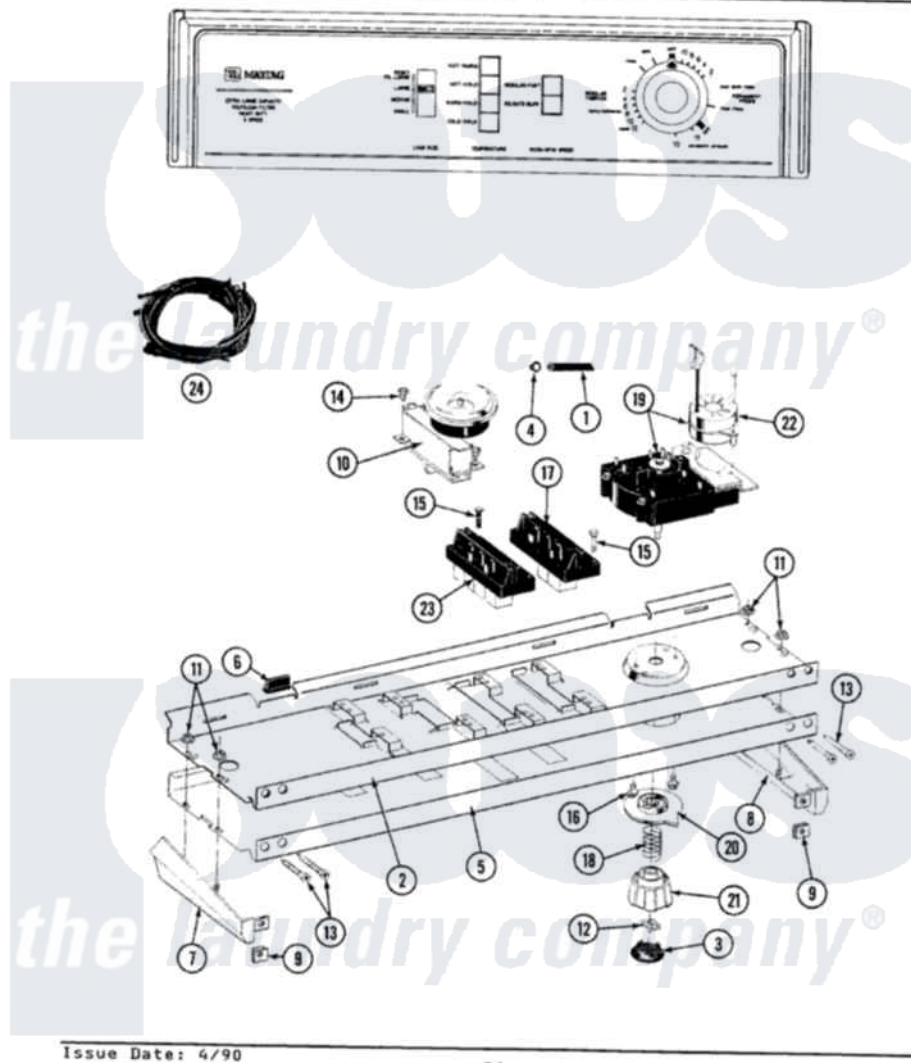

Maytag GA9600 04 - CONTROL PANEL

SECTION: CONTROL PANEL
MODEL: A9600

Issue Date: 4/90

26

Maytag [Residential Maytag GA9600 Washer Parts](#) Parts Diagram 04 - CONTROL PANEL

[Click on the part number to view part](#)

Item	Original Part Number	Replaced By	Status	Part Description
1	212942	22001619		Tube, Water Level Switch
2	214809			Back Up Plate
3	215821		Not Available	CAP, KNOB
4	410296	596669		Clamp, Manifold
5	207387		Not Available	CONTROL PANEL
6	214897			Pad, Control Panel
7	207215		Not Available	END CAP LH
8	207216		Not Available	END CAP RH
9	214894			Fastener, End Cap
10	207360			Infinite Level Press Switch
11	214872			Palnut, End Cap Note: Nut, Lamp Holder
12	211605			Bezel, Timer Dial
13	210932			Screw, No.8 X 9/16 Ctsk Note: Screw, Inlet Duct
14	211168	W10139210		Screw, 8-18 X 5/16
15	213117	67006908		Screw, Ice Rack

16	213966	3400014	Screw
17	207370		Speed Control Switch - 2 Butto
18	211065		Spring, Index Wheel
19	207373		Timer
20	215827	Not Available	TIMER DIAL SKIRT
21	215828		Knob, Timer
22	205033	22205033	Motor- Tim
23	207367	Not Available	TEMP CONTROL SWITCH - 4 BUTTON
24	207381	Not Available	WIRE HARNESS