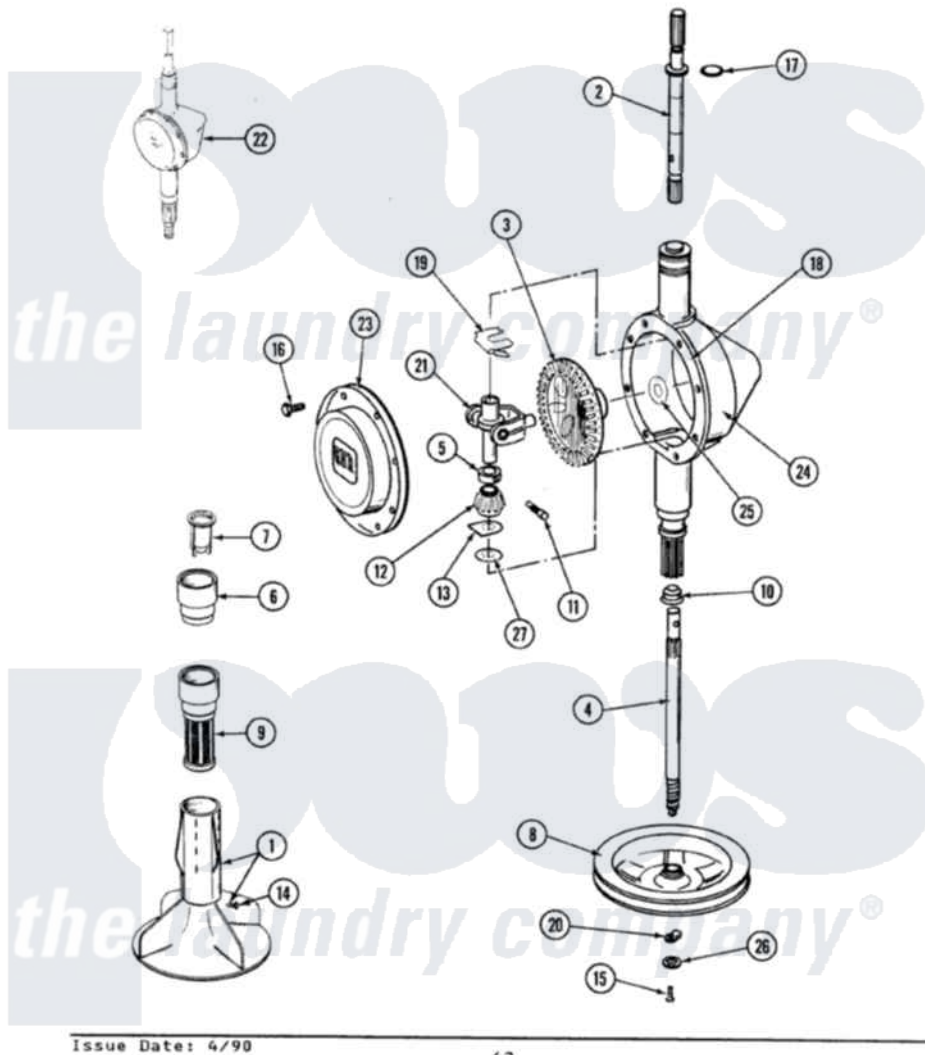

Maytag GA9600 05 - ORBITAL TRANSMISSION

SECTION: ORBITAL TRANSMISSION
 MODEL: ALL MODELS

Issue Date: 4/90

42

Maytag Residential Maytag GA9600 Washer Parts Parts Diagram 05 - ORBITAL TRANSMISSION
 Click on the part number to view part

Item	Original Part Number	Replaced By	Status	Part Description
1	207228			Agitator W/Lock Screw
2	207153	6-2097820		Kit- Shaft
3	206713	6-2067130		Gear- Beve
4	215410	12001450		Ctr Shaft W/Collar Andkeeper-Dp
5	215415		Not Available	COLLAR, LOWER
6	215721			Dispensing Cap
7	215733			Dispensing Cup
8	211059	6-2301530		Pulley
9	207657			Lint Filter Deep
10	206602	207843		Lip Seal Repair Kit
11	Y206629			Pin, Collar
12	215401	W10221114		Pinion
13	215395			Plate, Clutch
14	206478		Not Available	SCREW & WASHER FOR AGITATOR
15	211375	681582		Screw

16	215417	Not Available	SCREW, TRANSMISSION COVER
17	210690		Seal, Rubber
18	Y058700	675652	Adhesive
19	215581		Spring, Agitator Shaft
20	211089		Lug, Stop Pulley
21	206685	6-2066850	Yoke
22	206707	6-2097750	Trans Dee
23	206628		Cover, Transmission
24	206624	6-2097750	Trans Dee
25	215394		Washer, Bevel Gear
26	211090	22003555	Washer, Stop Lug
27	211483	6-2114830	Washer- SP