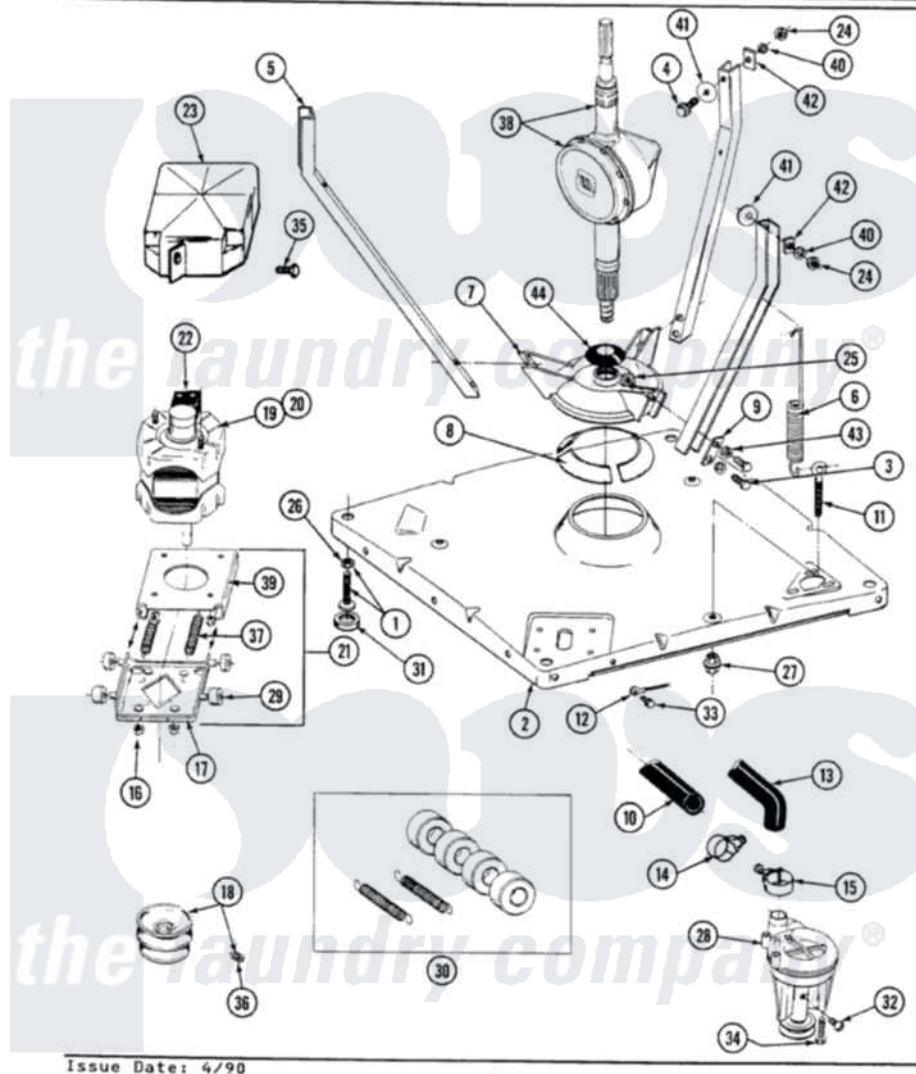

# Maytag GA9700 01 - BASE, PUMP, MOTOR & COMPONENTS

SECTION: BASE, PUMP, MOTOR & COMPONENTS  
 MODEL: ALL MODELS

Issue Date: 4/90

44

Maytag Residential Maytag GA9700 Washer Parts Parts Diagram 01 - BASE, PUMP, MOTOR & COMPONENTS  
 Click on the part number to view part

Item	Original Part Number	Replaced By	Status	Part Description
1	Y302699	<a href="#">22003428</a>		Leg, Adjustable
2	<a href="#">203274</a>			Base With Damper Pads
3	<a href="#">Y015627</a>			Screw- Hex
4	205254	<a href="#">W10175938</a>		Bolt
"	200744	<a href="#">W10175939</a>		Bolt
5	<a href="#">213053</a>			Brace, Tub Part Not Used
6	<a href="#">213054</a>			Centering Spring - 3 Used
7	<a href="#">203725</a>			Damper W/Bolt And Clip
8	<a href="#">203956</a>			Damper Pad Kit
9	<a href="#">213073</a>			Washer, Double Brace
10	214767	<a href="#">22001448</a>		Hose, Pump
11	213120	<a href="#">216416</a>		Bolt, Eye/Centering Spring
12	<a href="#">204807</a>			Ground Wire, Supp. Plte To Top Cover
13	<a href="#">213045</a>			Hose, Outer Tub Part Not Used
14	200461	<a href="#">285655</a>		Clamp, Hose