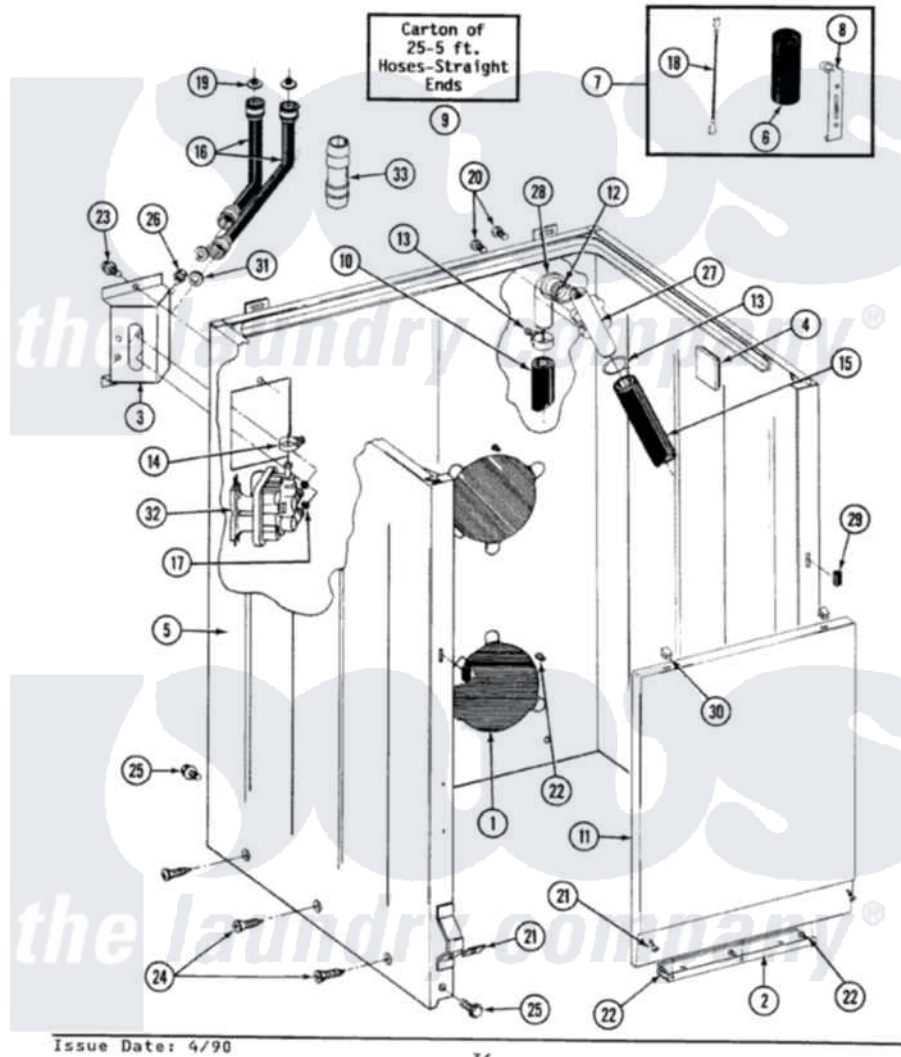

Maytag GA9700 02 - CABINET, WATER VALVE, HOSES & FRNT PANEL

SECTION: CABINET, WATER VALVE, HOSES & FRONT PANEL
 MODEL: ALL MODELS

Maytag Residential Maytag GA9700 Washer Parts Parts Diagram 02 - CABINET, WATER VALVE, HOSES & FRNT PANEL

Click on the part number to view part

Item	Original Part Number	Replaced By	Status	Part Description
1	211878		Not Available	PLATE, ACCESS
2	213846			Guard, Belt
3	214812	22002361		Bracket, Water Valve
4	215058			Pad, Cabinet Bumper
5	203319M		Not Available	CABINET-HARVEST WHEAT
6	Y200832			Capacitor
7	206103			Capacitor Kit
8	211149			Clip, Capacitor
9	202861	202860		Inlet Hose Assembly
10	215279	22003410		Hose, Drain
"	Y059149			(7/8" I.D. CARTON OF 50 FT.)
"	216017			Hose, Drain
11	212998M		Not Available	FRONT PANEL-HARVEST WHEAT
12	214765			Gasket, Siphon Break

13	200908	285655	Clamp, Hose
"	200461	285655	Clamp, Hose
14	201575		Clamp, Hose
15	214767	22001448	Hose, Pump
16	205828	202860	Inlet Hose Assembly
"	202860		Inlet Hose Assembly
"	200681	21001467	Hose- 10'
"	200672	76314	Hose, Inlet 6 Ft. Hose With Elbow
"	200688	76314	Hose, Inlet 6 Ft. Hose With Elbow
17	214337	96160	Screen
18	203237		No.17 Wire With Terminal
19	200961	12001413	Strainer And Washer Kit
20	Y014874		Screw, Idler Arm And Sleeve
21	204439		Screw And Fstner Assembly
22	211294	90767	Screw, 8A X 3/8 HeX Washer Head Tapping
23	212276	W10116760	Screw
24	213007		Xfor Cabinet See Cabinet, Back
25	213121	3400111	Screw, 12-14 X 5/8
"	213122	27001200	Screw
26	Y313561		Screw----NA
27	206638		Siphon Break
28	214764	208847	Elbow
"	Y216016	W10116738	Elbow
29	214376	22002331	Spacer, Front Panel
30	212982	22001650	Fastener, Spring
31	Y013783		Washer, Inlet Hose
32	205613		Water Valve
33	Y216015		Coupling, Hose