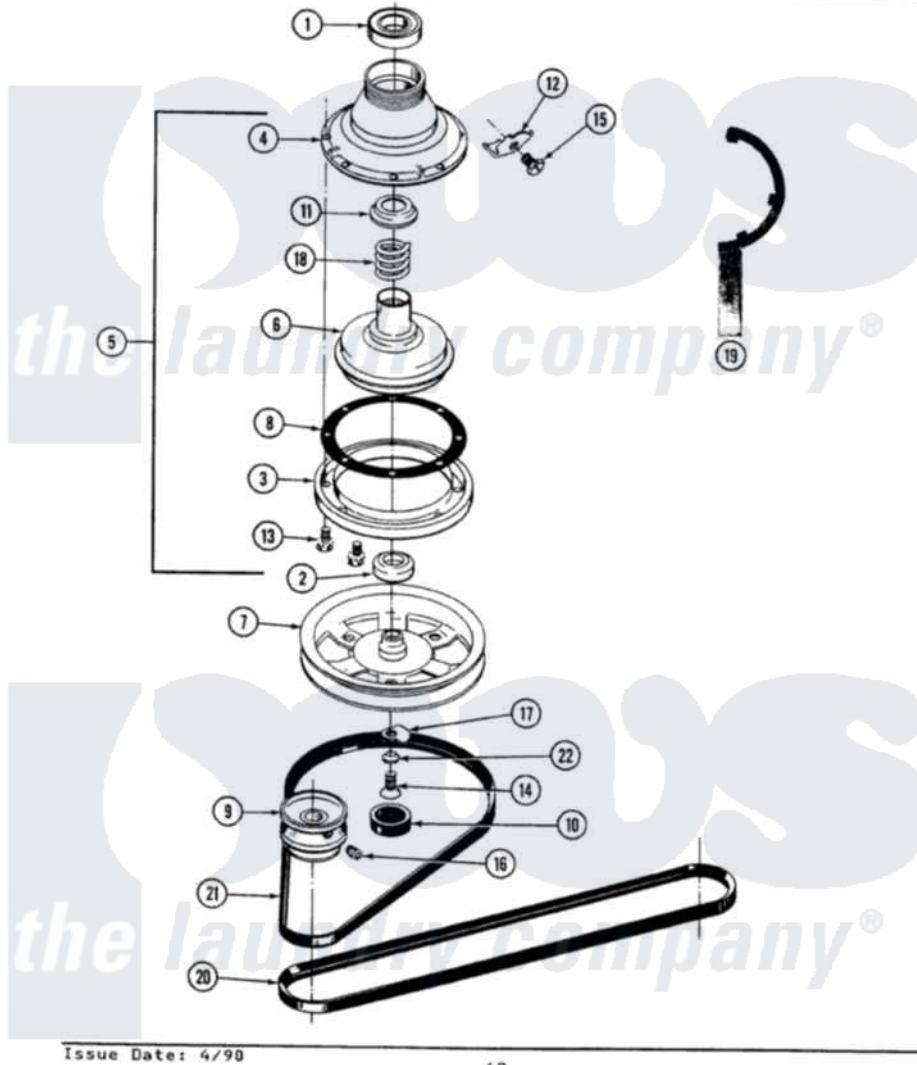

Maytag GA9700 03 - CLUTCH, BRAKE & BELTS

SECTION: CLUTCH, BRAKE & BELTS
 MODEL: ALL MODELS

Issue Date: 4/90

48

Maytag Residential Maytag GA9700 Washer Parts Parts Diagram 03 - CLUTCH, BRAKE & BELTS
 Click on the part number to view part

Item	Original Part Number	Replaced By	Status	Part Description
1	Y200720	22003441		Bearing, Rear
2	200835			Bearing, Brake Rotor
3	211043	6-2011900		Brake Asse
4	211045	6-2011900		Brake Asse
5	201190	6-2011900		Brake Asse
6	201126	6-2011900		Brake Asse
7	211059	6-2301530		Pulley
8	211042	6-2011900		Brake Asse
9	200816	6-2008160		Pulley- MO
10	211038		Not Available	CAP, OIL RETAINER
11	211039	6-2011900		Brake Asse
12	213325			Clip, Retaining
13	211000			SCREW, BRAKE DRUM (HEX HEAD)
14	211375	681582		Screw
15	213326			Bolt, Sems Retaining Clip
16	Y053241			Set Screw, Motor Pulley

17	211089		Lug, Stop Pulley
18	211041	6-2011900	Brake Asse
19	Y038315	038315	Tool
20	211124		Part Not Used
21	211125		V Belt, Drive Pulley
22	211090	22003555	Washer, Stop Lug