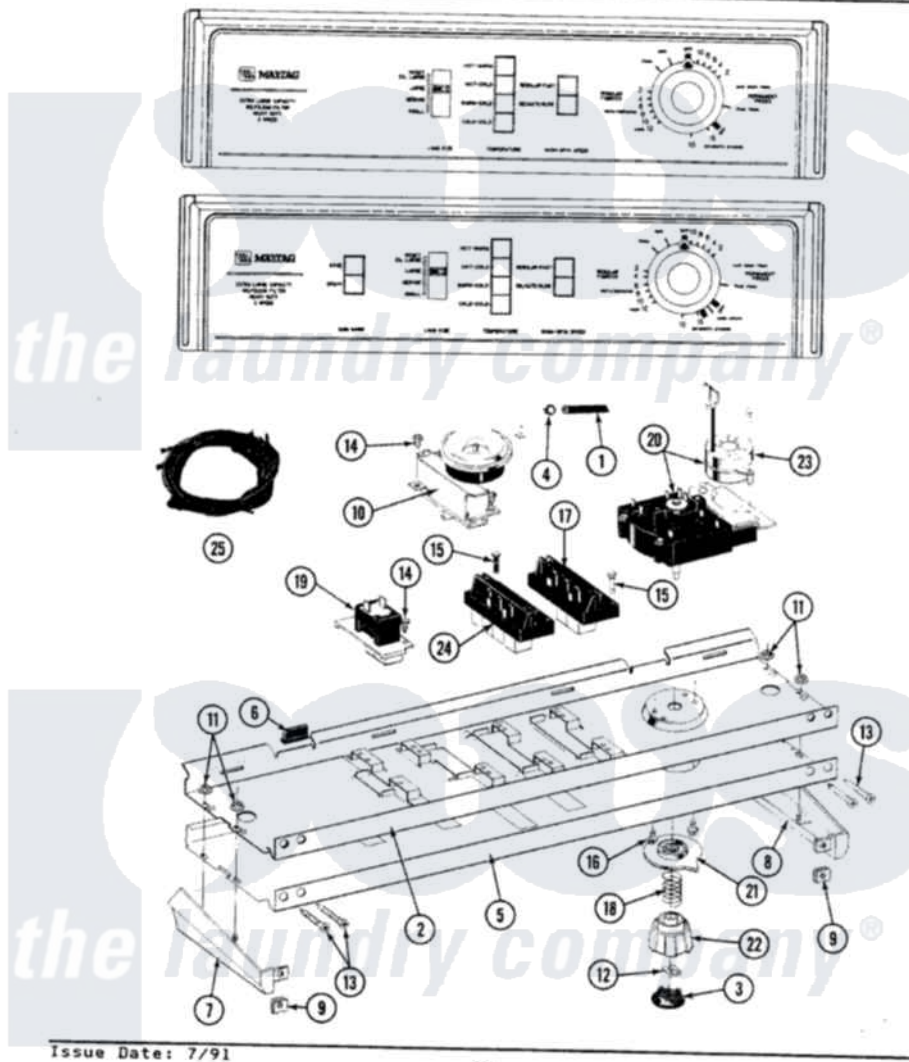

Maytag GA9700 04 - CONTROL PANEL

SECTION: CONTROL PANEL
 MODEL: A9700 A9700S A9700W SERIES 01

Issue Date: 7/91

28

Maytag Residential Maytag GA9700 Washer Parts Parts Diagram 04 - CONTROL PANEL
 Click on the part number to view part

Item	Original Part Number	Replaced By	Status	Part Description
1	212942	22001619		Tube, Water Level Switch
2	214809			Back Up Plate
3	215821		Not Available	CAP, KNOB
4	410296	596669		Clamp, Manifold
5	207387		Not Available	CONTROL PANEL
6	214897			Pad, Control Panel
7	207215		Not Available	END CAP LH
8	207216		Not Available	END CAP RH
9	214894			Fastener, End Cap
10	207360			Infinite Level Press Switch
11	214872			Palnut, End Cap Note: Nut, Lamp Holder
12	211605			Bezel, Timer Dial
13	210932			Screw, No.8 X 9/16 Ctsk Note: Screw, Inlet Duct
14	211168	W10139210		Screw, 8-18 X 5/16
15	213117	67006908		Screw, Ice Rack

16	213966	3400014	Screw
17	207370		Speed Control Switch - 2 Butto
18	211065		Spring, Index Wheel
19	207365		2 Button Switch
20	207373		Timer
21	215827	Not Available	TIMER DIAL SKIRT
22	215828		Knob, Timer
23	205033	22205033	Motor- Tim
24	207367	Not Available	TEMP CONTROL SWITCH - 4 BUTTON
25	207381	Not Available	WIRE HARNESS