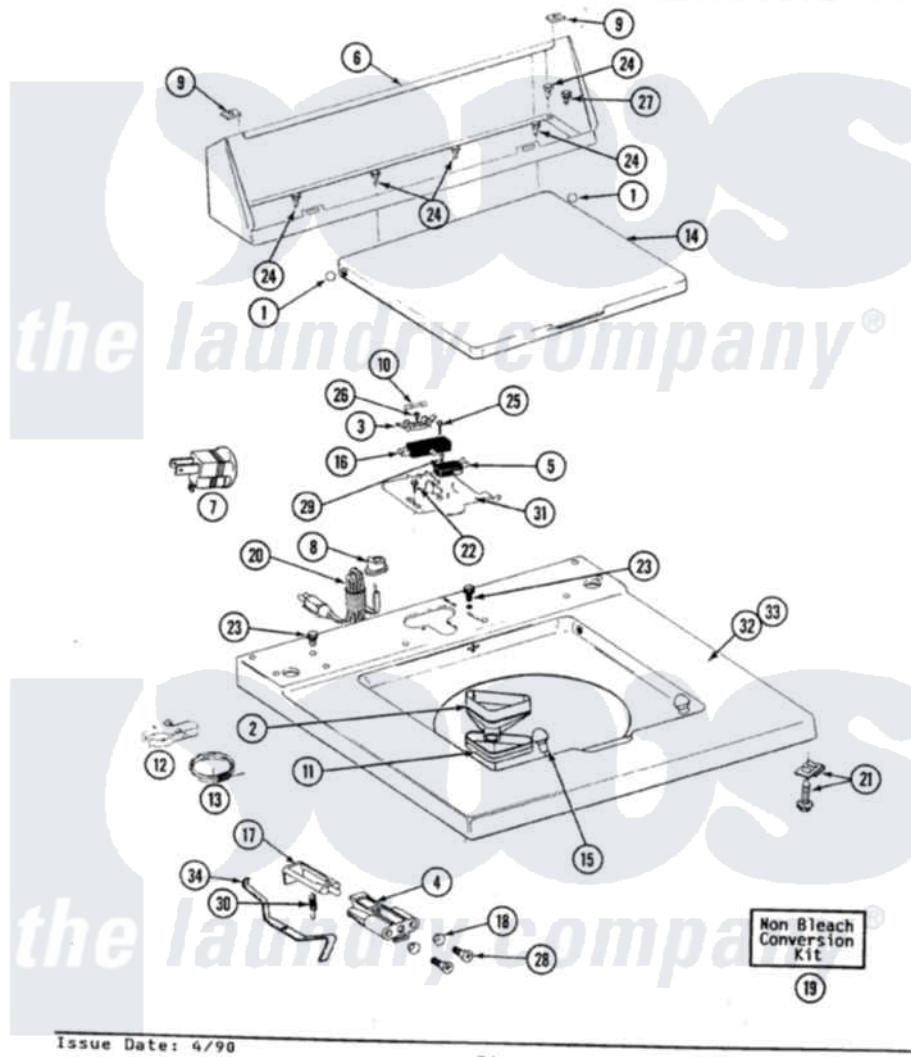

Maytag GA9700 07 - TOP COVER, CONSOLE & LID SWITCH

SECTION: TOP COVER, CONSOLE & LID SWITCH
 MODEL: ALL MODELS

Issue Date: 4/98

34

Maytag Residential Maytag GA9700 Washer Parts Parts Diagram 07 - TOP COVER, CONSOLE & LID SWITCH
 Click on the part number to view part

Item	Original Part Number	Replaced By	Status	Part Description
1	211726			Hinge, Ball Lid
3	207167			Block, Fuse
4	214279	204968		Plunger And Bracket Assembly--W
"	216256		Not Available	BRACKET, UNBALANCE
5	207166			Switch, Check
6	205635M		Not Available	CONSOLE (HVST WHEAT)
7	Y201808			Converter
8	211881			Grommet, Cord Part Not Used-Gas Models Only
9	215075			Fastener, Control Panel To Console
10	207168	22001682		Switch Assembly, Lid W/4amp Fuse
11	214436			Gasket
12	301548			Clamp, Ground Wire
13	311155			Ground Wire And Clamp
14	212073M		Not Available	LID-HARVEST WHEAT

15	212716		Bumper, Lid
16	205415	279347	Switch-Lid
17	215700		Not Available
			LID SWITCH PLUNGER
"	208591		Not Available
			KIT, PLUNGER & BRACKET
18	211500		Washer, Bracket To Top Cover
19	205997		Non-Bleach Conversion Kit
20	204590		Cord, Power
21	204445		Screw And Fastener Assembly
22	207159	489355	Screw, 8 X 1/2
23	210186	3370225	Screw
24	211294	90767	Screw, 8A X 3/8 HeX Washer Head Tapping
25	213501		Screw, No.6-20 X 1-1/8 Inch
26	215705	Y311711	Screw, Fuse Block
27	Y313559		Screw
28	910182	25-7809	Screw, No.6-20 1/2 Flthd Torx
29	912012	3400409	Screw
30	213720		Spring, Lid Switch
31	Y215699	22001678	Bracket, Switch And Fuse
32	207170M		Not Available
			TOP COVER ASSY HVT WHEAT
34	215704		Lever, Unbalance