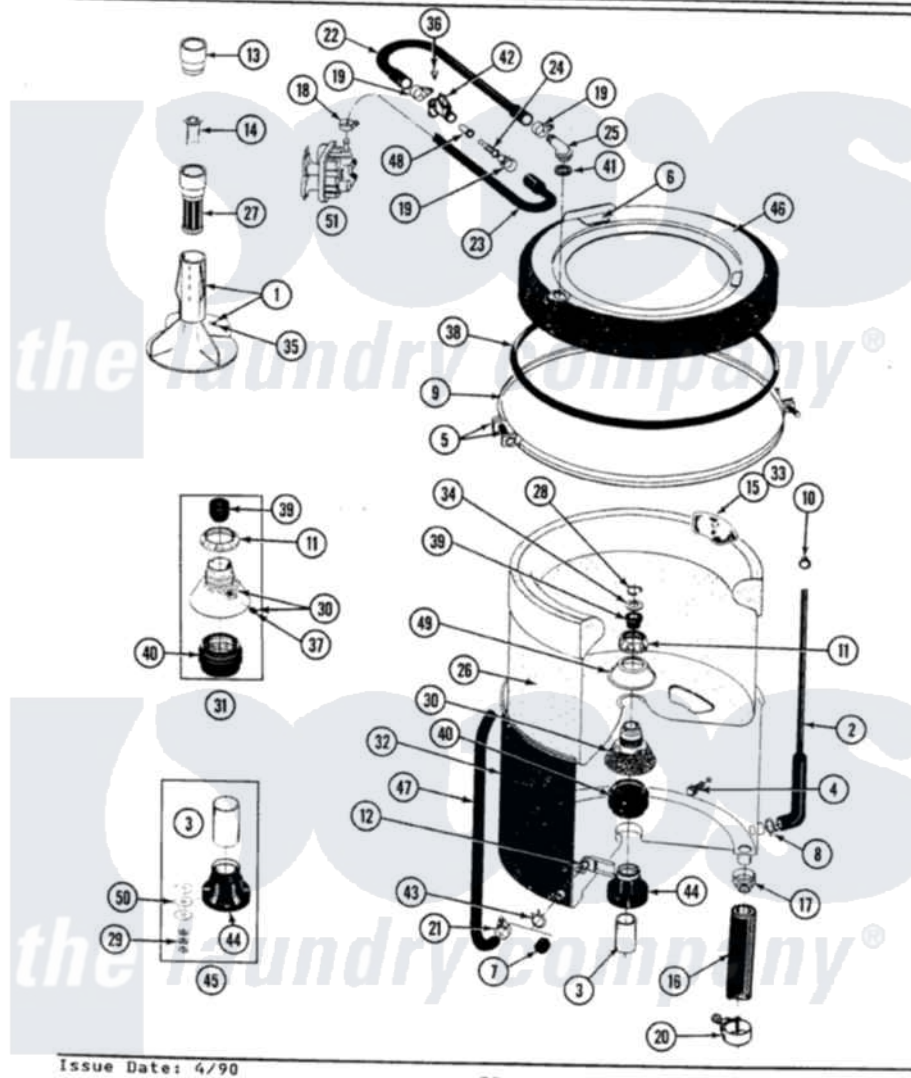

# Maytag GA9700 08 - TUB, AGITATOR, MOUNTING STEM & SEAL

SECTION: TUB AGITATOR, MOUNTING STEM & SEAL  
 MODEL: ALL MODELS

Issue Date: 4/90

38

Maytag Residential Maytag GA9700 Washer Parts Parts Diagram 08 - TUB, AGITATOR, MOUNTING STEM & SEAL  
 Click on the part number to view part

Item	Original Part Number	Replaced By	Status	Part Description
1	<a href="#">207228</a>			Agitator W/Lock Screw
2	212942	<a href="#">22001619</a>		Tube, Water Level Switch
3	<a href="#">211130</a>			Bearing Liner, Tub Bearing
4	200744	<a href="#">W10175939</a>		Bolt
"	205254	<a href="#">W10175938</a>		Bolt
5	<a href="#">205529</a>			Nut And Bolt Kit For Tub Clam
6	<a href="#">215232</a>			Bumper, Unbalance
8	<a href="#">211641</a>			Clamp, 1-1/16"
9	<a href="#">200846</a>			Clamp - Tub Cover
10	410296	<a href="#">596669</a>		Clamp, Manifold
11	211047	<a href="#">6-2110472</a>		Nut- Clamp
12	<a href="#">214434</a>			Spout, Deflector
13	<a href="#">215721</a>			Dispensing Cap
14	<a href="#">215733</a>			Dispensing Cup
15	<a href="#">207219</a>			Filter, Self-Cleaning
16	<a href="#">213045</a>			Hose, Outer Tub Part Not Used