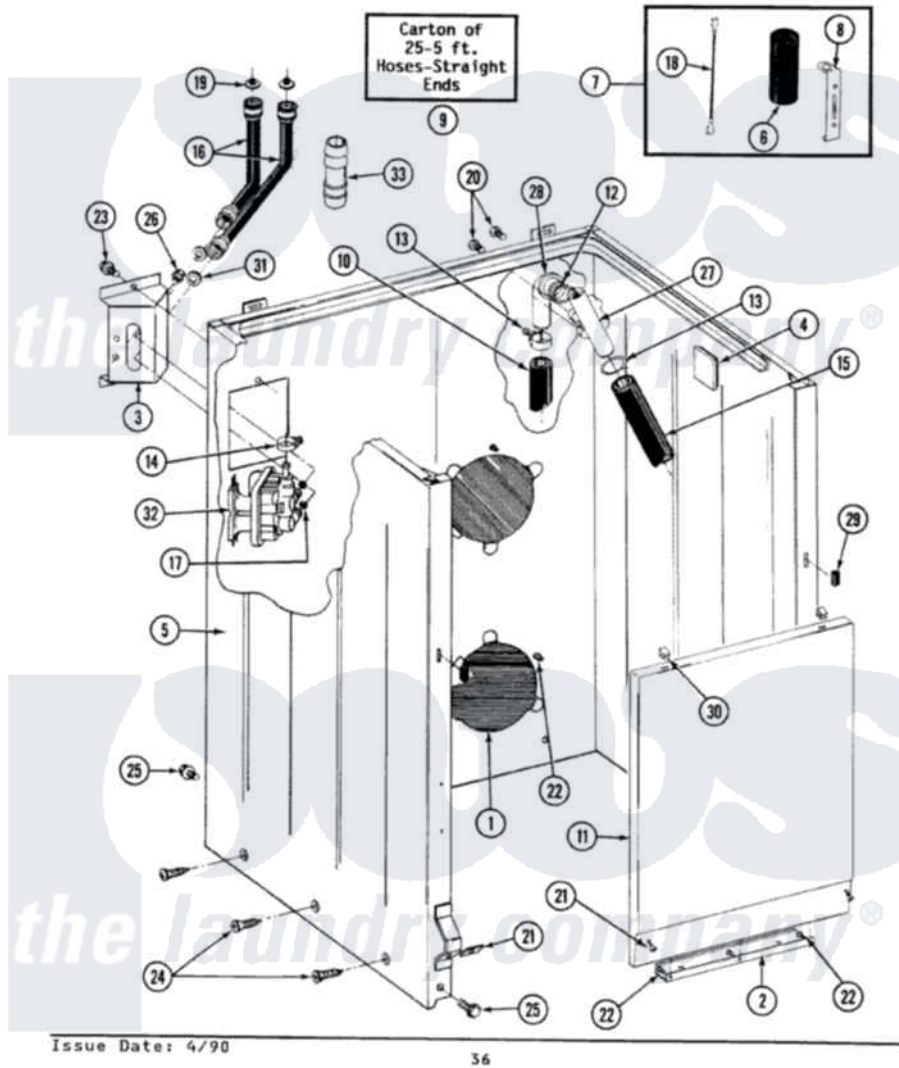

# Maytag GA9900 02 - CABINET, WATER VALVE, HOSES & FRNT PANEL

SECTION: CABINET, WATER VALVE, HOSES & FRONT PANEL  
 MODEL: ALL MODELS

Maytag Residential Maytag GA9900 Washer Parts Parts Diagram 02 - CABINET, WATER VALVE, HOSES & FRNT PANEL

Click on the part number to view part

Item	Original Part Number	Replaced By	Status	Part Description
1	211878		Not Available	PLATE, ACCESS
2	<a href="#">213846</a>			Guard, Belt
3	214812	<a href="#">22002361</a>		Bracket, Water Valve
4	<a href="#">215058</a>			Pad, Cabinet Bumper
5	203319M		Not Available	CABINET-HARVEST WHEAT
6	<a href="#">Y200832</a>			Capacitor
7	<a href="#">206103</a>			Capacitor Kit
8	<a href="#">211149</a>			Clip, Capacitor
9	202861	<a href="#">202860</a>		Inlet Hose Assembly
10	215279	<a href="#">22003410</a>		Hose, Drain
"	<a href="#">Y059149</a>			(7/8" I.D. CARTON OF 50 FT.)
"	<a href="#">216017</a>			Hose, Drain
11	212998M		Not Available	FRONT PANEL-HARVEST WHEAT
12	<a href="#">214765</a>			Gasket, Siphon Break