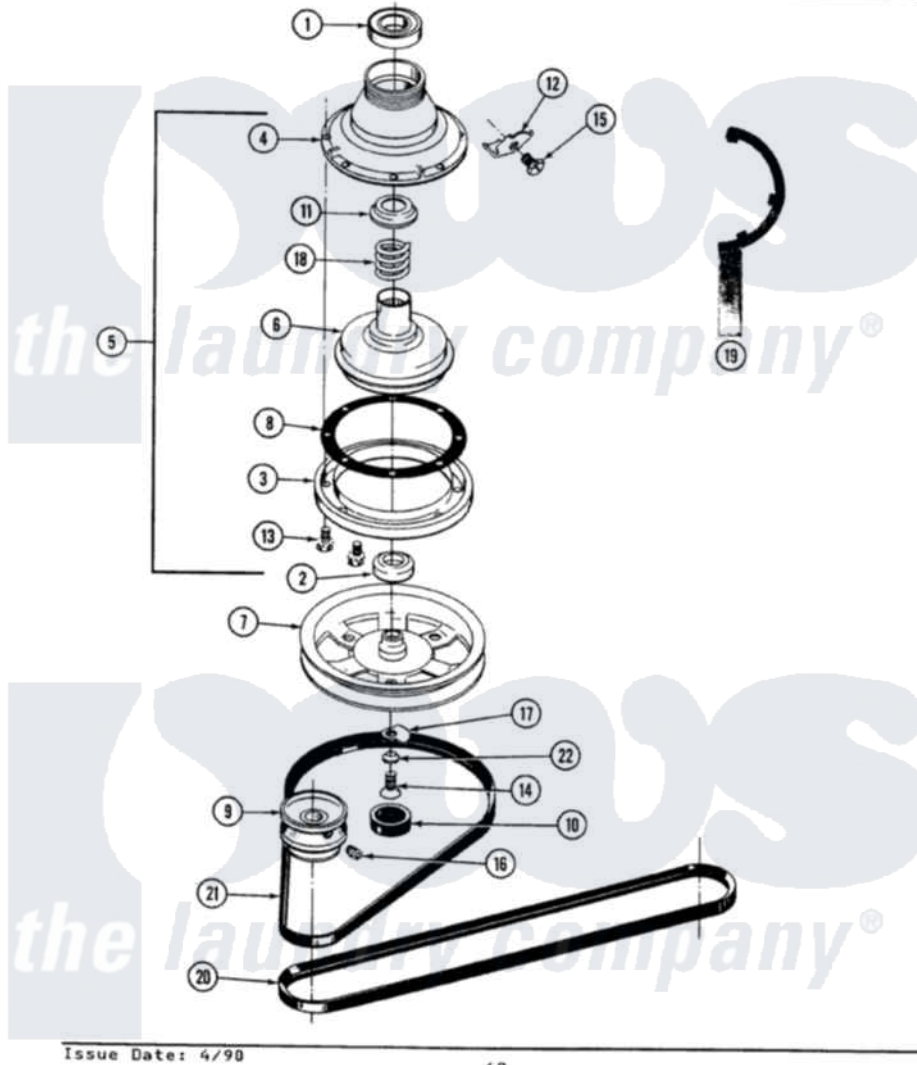

Maytag GA9900 03 - CLUTCH, BRAKE & BELTS

SECTION: CLUTCH, BRAKE & BELTS
 MODEL: ALL MODELS

Maytag Residential Maytag GA9900 Washer Parts Parts Diagram 03 - CLUTCH, BRAKE & BELTS
 Click on the part number to view part

Item	Original Part Number	Replaced By	Status	Part Description
1	Y200720	22003441		Bearing, Rear
2	200835			Bearing, Brake Rotor
3	211043	6-2011900		Brake Asse
4	211045	6-2011900		Brake Asse
5	201190	6-2011900		Brake Asse
6	201126	6-2011900		Brake Asse
7	211059	6-2301530		Pulley
8	211042	6-2011900		Brake Asse
9	200816	6-2008160		Pulley- MO
10	211038		Not Available	CAP, OIL RETAINER
11	211039	6-2011900		Brake Asse
12	213325			Clip, Retaining
13	211000			SCREW, BRAKE DRUM (HEX HEAD)
14	211375	681582		Screw
15	213326			Bolt, Sems Retaining Clip
16	Y053241			Set Screw, Motor Pulley

17	211089		Lug, Stop Pulley
18	211041	6-2011900	Brake Asse
19	Y038315	038315	Tool
20	211124		Part Not Used
21	211125		V Belt, Drive Pulley
22	211090	22003555	Washer, Stop Lug