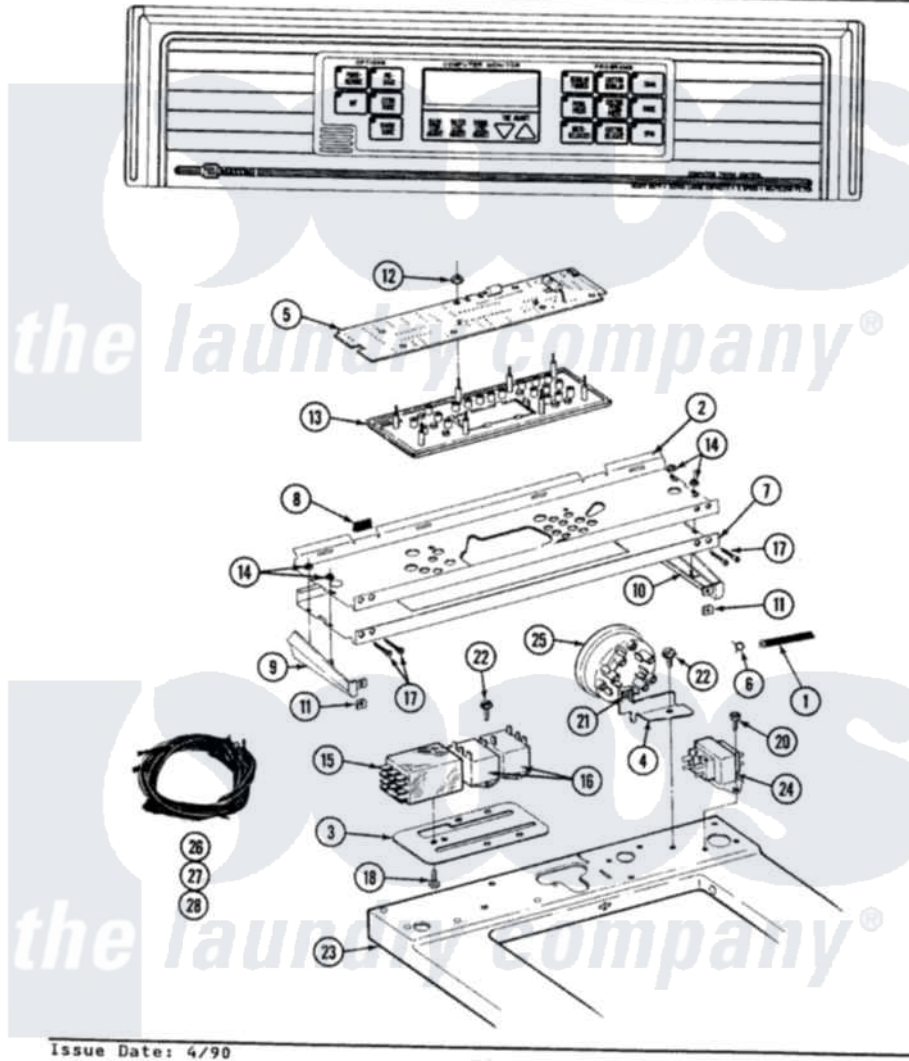

Maytag GA9900 04 - CONTROL PANEL

SECTION: CONTROL PANEL
MODEL: A9900

Issue Date: 4/90

32

Maytag Residential Maytag GA9900 Washer Parts Parts Diagram 04 - CONTROL PANEL
Click on the part number to view part

Item	Original Part Number	Replaced By	Status	Part Description
1	212942	22001619		Tube, Water Level Switch
2	215722			Backup Plate
3	215725		Not Available	BRACKET RELAY
4	215720		Not Available	BRACKET FOR WATER LEVEL SW
5	207208			Pc Board
6	410296	596669		Clamp, Manifold
7	207220		Not Available	CONTROL PANEL
8	214897			Pad, Control Panel
9	207215		Not Available	END CAP LH
10	207216		Not Available	END CAP RH
11	214894			Fastener, End Cap
12	912077			Locknut, Reader Harness
13	207235		Not Available	MOUNTING PANEL ASSY
14	214872			Palnut, End Cap Note: Nut, Lamp Holder
15	206421			Relay, Motor Reversing

16	207770		Not Available	RELAY
17	210932			Screw, No.8 X 9/16 Ctsk Note: Screw, Inlet Duct
18	212949	22001866		Screw, Relay
NI	211294	90767		Screw, 8A X 3/8 HeX Washer Head Tapping
20	Y313559			Screw
21	Y311711			Screw, Fuse Block
22	910647	489355		Screw, 8 X 1/2
"	910647	489355		Screw, 8 X 1/2
23	207170M		Not Available	TOP COVER ASSY HVT WHEAT
24	207766			Transformer
25	207213		Not Available	WATER LEVEL SWITCH
26	207218		Not Available	WIRE HARNESS
27	207211		Not Available	WIRE HARNESS
28	207212		Not Available	WIRE HARNESS