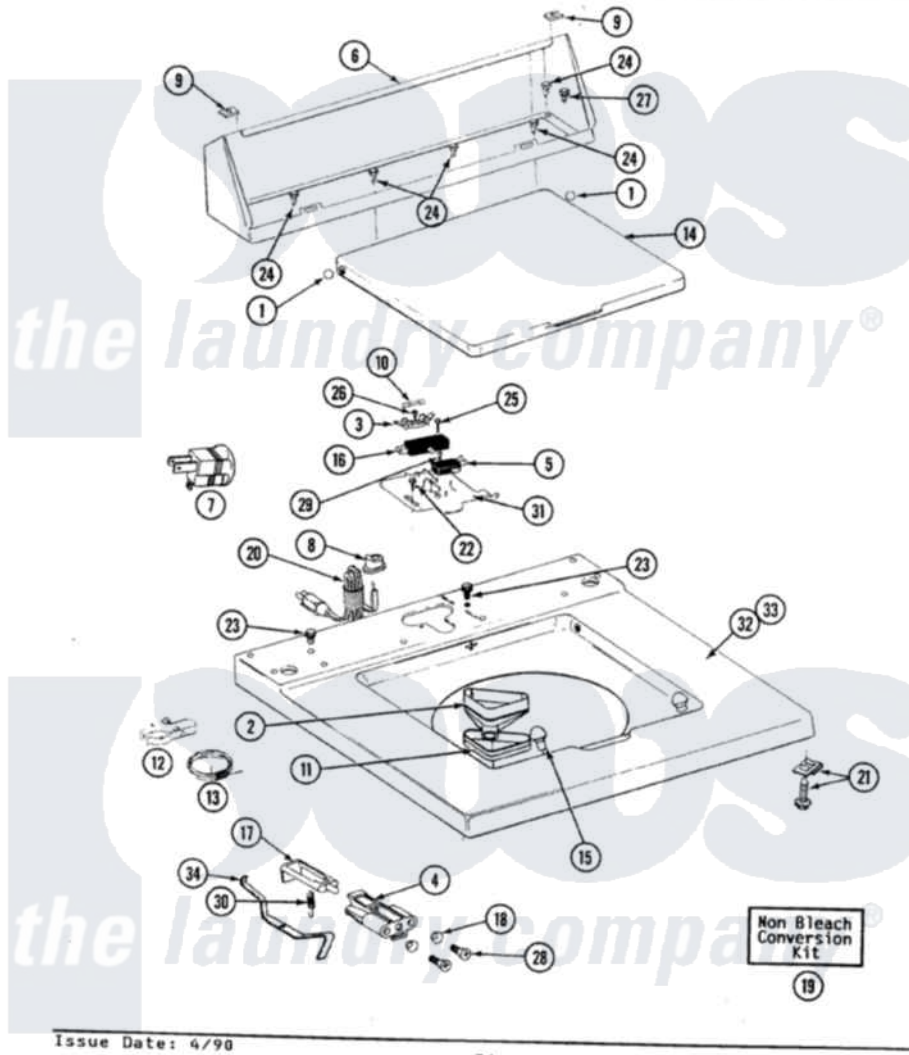

Maytag GA9900 06 - TOP COVER, CONSOLE & LID SWITCH

SECTION: TOP COVER, CONSOLE & LID SWITCH
 MODEL: ALL MODELS

Issue Date: 4/98

34

Maytag Residential Maytag GA9900 Washer Parts Parts Diagram 06 - TOP COVER, CONSOLE & LID SWITCH
 Click on the part number to view part

Item	Original Part Number	Replaced By	Status	Part Description
1	211726			Hinge, Ball Lid
3	207167			Block, Fuse
4	216256		Not Available	BRACKET, UNBALANCE
"	214279	204968		Plunger And Bracket Assembly--W
5	207166			Switch, Check
6	205635M		Not Available	CONSOLE (HVST WHEAT)
7	Y201808			Converter
8	211881			Grommet, Cord Part Not Used-Gas Models Only
9	215075			Fastener, Control Panel To Console
10	207168	22001682		Switch Assembly, Lid W/4amp Fuse
11	214436			Gasket
12	301548			Clamp, Ground Wire
13	311155			Ground Wire And Clamp
14	212073M		Not Available	LID-HARVEST WHEAT

15	212716		Bumper, Lid
16	205415	279347	Switch-Lid
17	208591		Not Available
"	215700		Not Available
18	211500		KIT, PLUNGER & BRACKET
19	205997		LID SWITCH PLUNGER
20	206835		Not Available
21	204445		Washer, Bracket To Top Cover
22	207159	489355	Non-Bleach Conversion Kit
23	210186	3370225	POWER CORD
24	211294	90767	Screw And Fastener Assembly
25	213501		Screw, 8 X 1/2
26	215705	Y311711	Screw
27	Y313559		Screw, 8A X 3/8 HeX Washer Head Tapping
28	910182	25-7809	Screw, No.6-20 X 1-1/8 Inch
29	912012	3400409	Screw, Fuse Block
30	213720		Screw
31	Y215699	22001678	Screw, No.6-20 1/2 Flthd Torx
32	207170M		Not Available
33	207172		Screw
"	207172L		Spring, Lid Switch
"	207172M		Not Available
34	215704		Bracket, Switch And Fuse
			TOP COVER ASSY HVT WHEAT
			Top Cover
			Top Cover Assembly ALM----NA
			TOP COVER ASSY HVT WHEAT
			Lever, Unbalance