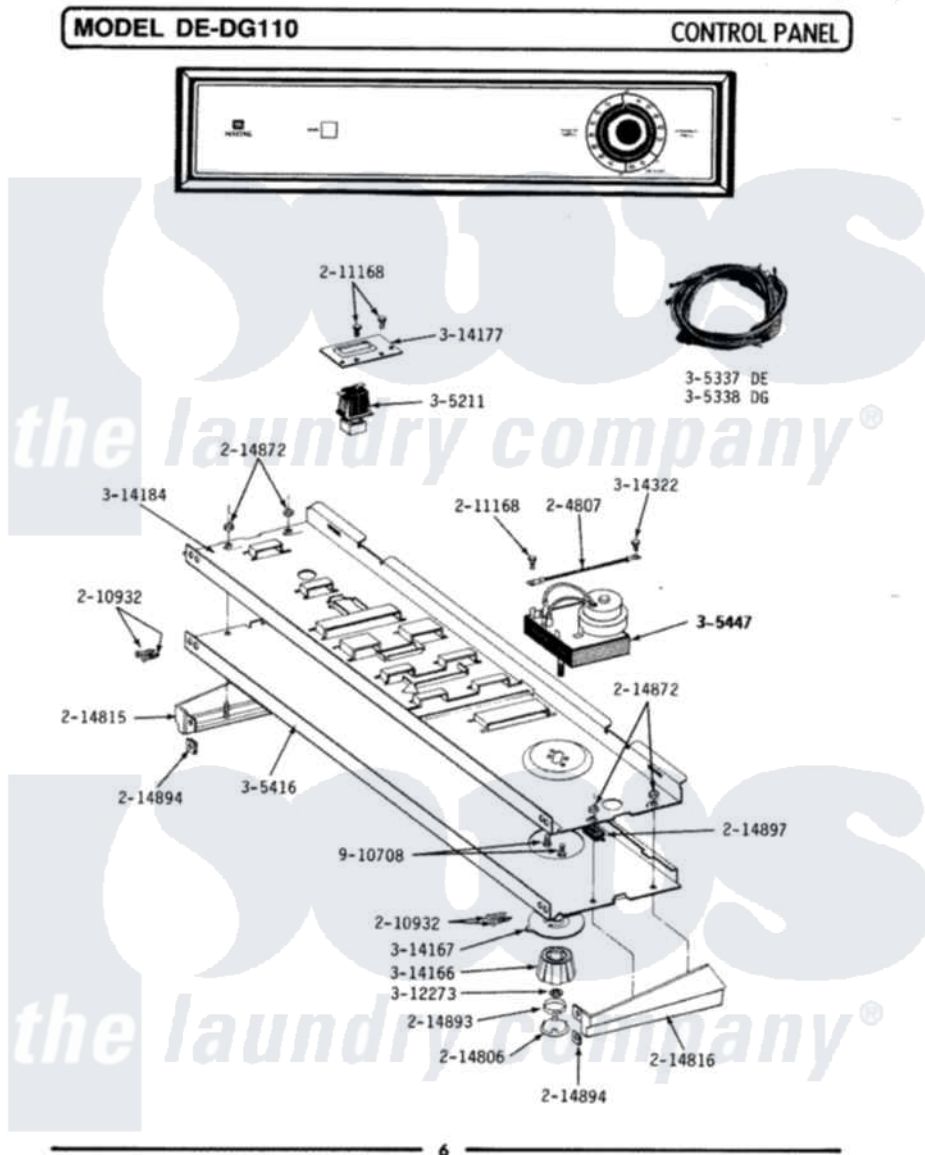

Maytag GDE110 01 - CONTROL PANEL

Maytag [Residential Maytag GDE110 Dryer Parts](#) Parts Diagram 01 - CONTROL PANEL
 Click on the part number to view part

Item	Original Part Number	Replaced By	Status	Part Description
1	204807			Ground Wire, Supp. Plte To Top Cover
2	210932			Screw, No.8 X 9/16 Ctsk Note: Screw, Inlet Duct
3	211168	W10139210		Screw, 8-18 X 5/16
4	214806		Not Available	CAP FOR TIMER KNOB
5	214815			End Cap F/Control Panel-LH
6	214816			End Cap F/Control Panel-RH
7	214872			Palnut, End Cap Note: Nut, Lamp Holder
8	214893		Not Available	DETENT RING F/TIMER KNOB CA
9	214894			Fastener, End Cap
10	214897			Pad, Control Panel
11	305211			Push To Start Switch
12	305447		Not Available	TIMER
13	305337			Main Wire Harness
14	305338			Main Wire Harness

15	305416	Not Available	CONTROL PANEL
16	312273		Nut, Control Knob
17	Y314166		Knob For Timer
18	314167	Not Available	TIMER DIAL INDICATOR
19	314177	Not Available	BRACKET FOR START SWITCH
20	314184		Back Up Plate
21	Y314322	211251	Screw, Transformer
22	910708	488234	Screw 8-32 X 1/4