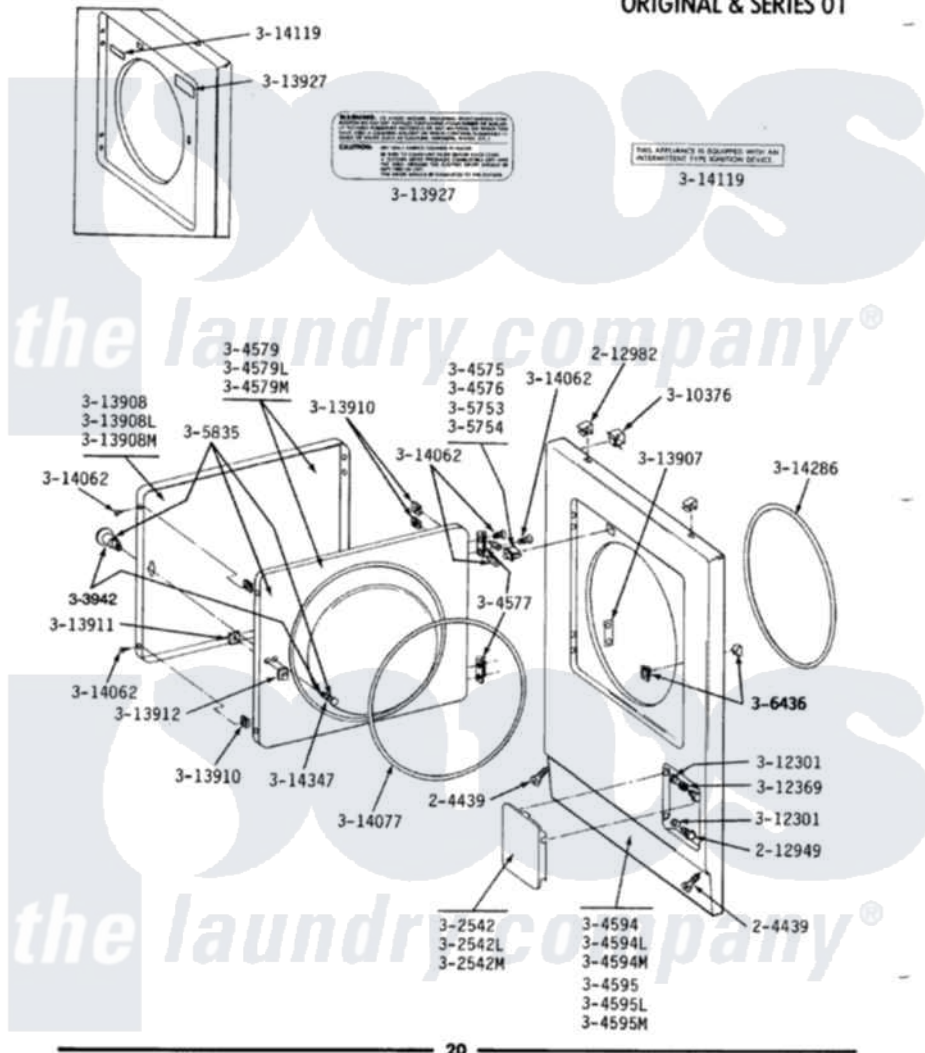

Maytag GDE110 02 - FRONT PANEL & DOOR ASSEMBLY

MODELS DE-DG110-210-410-510-610-710-810

**FRONT PANEL & DOOR ASSEMBLY
ORIGINAL & SERIES 01**

Maytag Residential Maytag GDE110 Dryer Parts Parts Diagram 02 - FRONT PANEL & DOOR ASSEMBLY
Click on the part number to view part

Item	Original Part Number	Replaced By	Status	Part Description
1	204439			Screw And Fstner Assembly
2	212949	22001866		Screw, Relay
3	212982	22001650		Fastener, Spring
4	302542		Not Available	PART NOT USED. (DG ONLY)
5	302542L		Not Available	PART NOT USED. (DG ONLY)
6	302542M		Not Available	ACCESS DOOR-HARVEST WHEAT
7	Y304575	W10169313		Switch-Dor
8	Y304576	W10169313		Switch-Dor
9	Y304577	33001230		Hinge, Door
10	306436			Door Latch Kit--W
13	304579M		Not Available	DOOR-HARVEST WHEAT
14	304594			Front Panel-White
15	304594L		Not Available	FRONT PANEL-ALMOND
16	304594M	3369903		Dishrack
19	304595M		Not Available	FRONT PANEL-HARVEST WHEAT

20	Y305753	W10169313		Switch-Dor
21	Y305754	W10169313		Switch-Dor
22	305835		Not Available	INNER DOOR WITH KNOB & SCRE
23	303942		Not Available	KNOB AND SCREW
24	Y310376			Clip, Door Switch Harness
25	312301		Not Available	BUSHING FOR ACCESS STUD
26	312369			Sleeve, Access Panel Stud Part Not Used
27	Y313907			Fastener, Twin
30	313908M		Not Available	DOOR PANEL-HARVEST WHEAT
31	Y313910			Clip, Door Liner To Outer Panel
32	Y313911			Door Strike Retainer
33	Y313912	306436		Door Latch Kit--W
34	Y313927			INSTRUCTION LABEL
35	Y314062			Screw, Door Hinge And Panel
36	314077			Door Seal
37	314119		Not Available	GAS IGNITION LABEL
38	314286			Seal For Front Panel
39	314347	400021-1		Screw