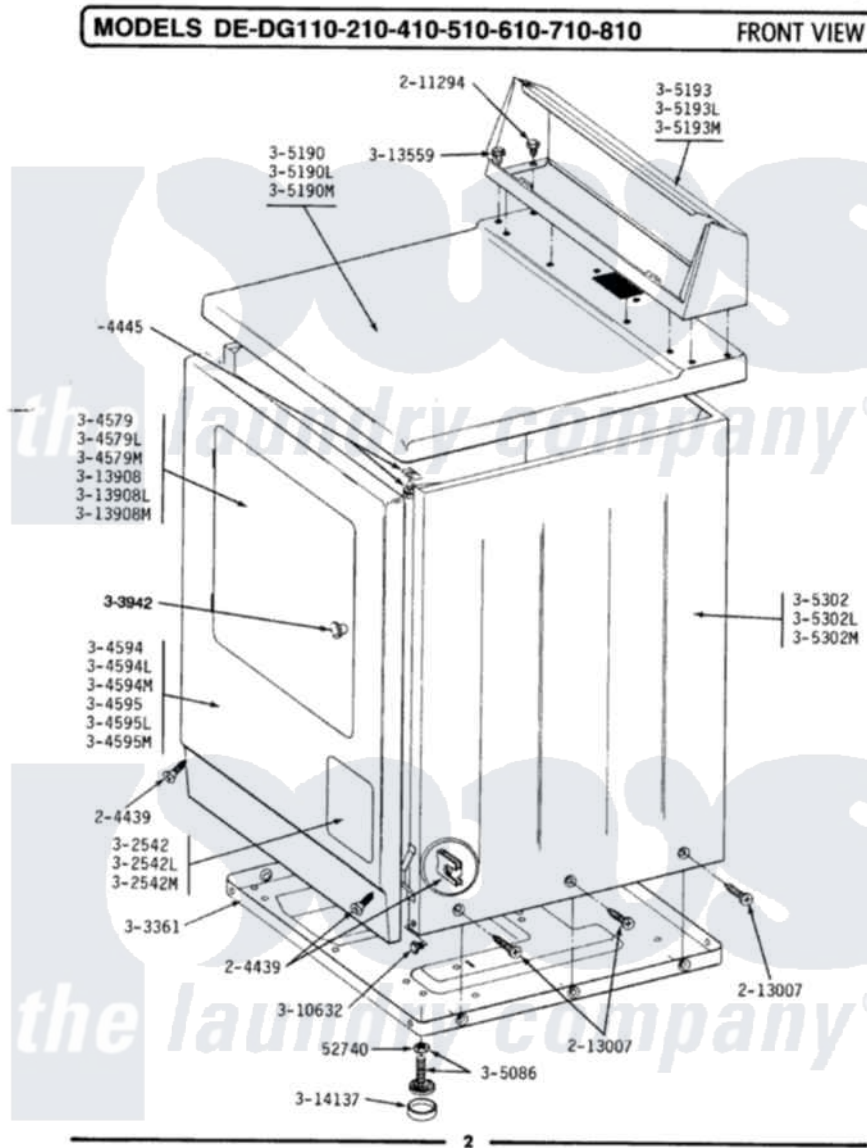

# Maytag GDE110 03 - FRONT VIEW

Maytag Residential Maytag GDE110 Dryer Parts Parts Diagram 03 - FRONT VIEW  
 Click on the part number to view part

| Item | Original Part Number   | Replaced By             | Status        | Part Description                        |
|------|------------------------|-------------------------|---------------|---|
| 1    | Y052740                | <a href="#">62739</a>   |               | Nut, Lock                               |
| 2    | <a href="#">204439</a> |                         |               | Screw And Fstner Assembly               |
| 3    | <a href="#">204445</a> |                         |               | Screw And Fastener Assembly             |
| 4    | 211294                 | <a href="#">90767</a>   |               | Screw, 8A X 3/8 HeX Washer Head Tapping |
| 5    | <a href="#">213007</a> |                         |               | Xfor Cabinet See Cabinet, Back          |
| 6    | 302542                 |                         | Not Available | PART NOT USED. (DG ONLY)                |
| 7    | 302542L                |                         | Not Available | PART NOT USED. (DG ONLY)                |
| 8    | 302542M                |                         | Not Available | ACCESS DOOR-HARVEST WHEAT               |
| 9    | Y303361                |                         | Not Available | BASE ASSY. (UPPER & LOWER)              |
| 12   | 304579M                |                         | Not Available | DOOR-HARVEST WHEAT                      |
| 13   | <a href="#">304594</a> |                         |               | Front Panel-White                       |
| 14   | 304594L                |                         | Not Available | FRONT PANEL-ALMOND                      |
| 15   | 304594M                | <a href="#">3369903</a> |               | Dishrack                                |
| 18   | 304595M                |                         | Not Available | FRONT PANEL-HARVEST                     |