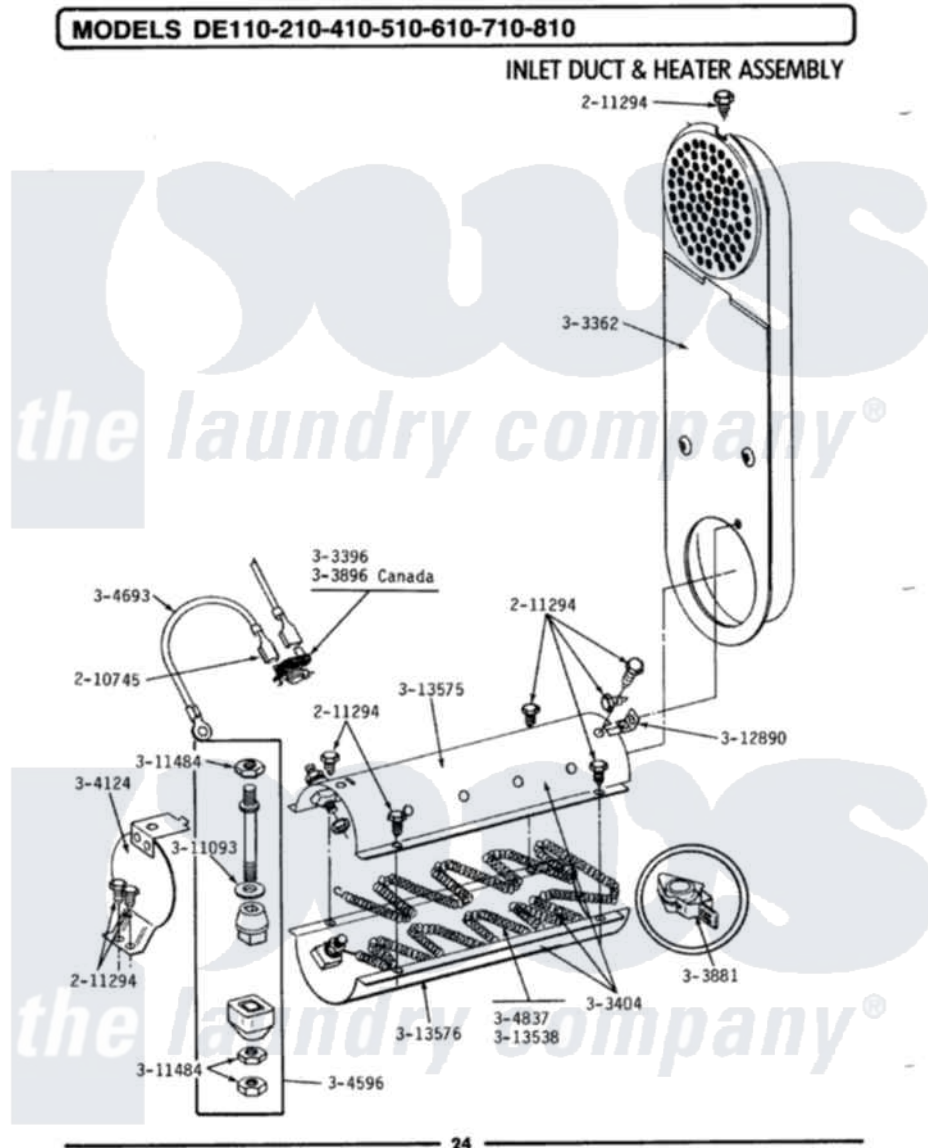

Maytag GDE110 04 - INLET DUCT & HEATER ASSEMBLY

Maytag Residential Maytag GDE110 Dryer Parts Parts Diagram 04 - INLET DUCT & HEATER ASSEMBLY
 Click on the part number to view part

Item	Original Part Number	Replaced By	Status	Part Description
1	210745			Wire Terminal
2	211294	90767		Screw, 8A X 3/8 HeX Washer Head Tapping
3	Y303362			Inlet Duct Assembly - DE
4	303396			Thermostat, Hi-Limit
5	Y303404			Heater Assembly Complete
6	Y303881			Clip And Insulator Assembly
7	303896			Hi-Limit Thermostat-Canada
8	304124		Not Available	HEATER SHIELD
9	Y304596			Terminal Insulator Assembly
10	Y304693			Jumper Wire
11	Y304837	W10116793		Element
12	311093			Washer, Terminal Connection
13	311484	112432		Nut
14	Y312890			Retainer, Heater Chamber
15	Y313576			Heater Chamber, Bottom
"	Y313538			Heater Element 240 Volt