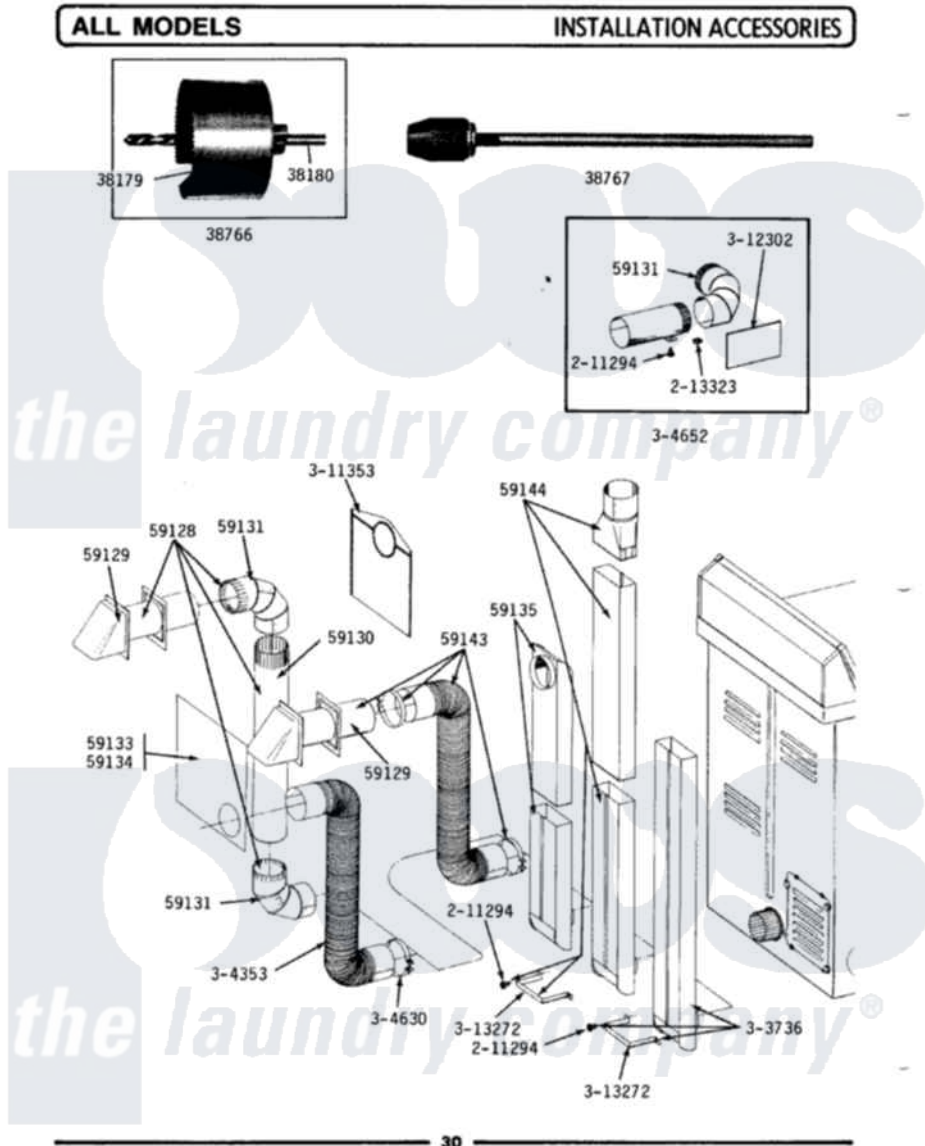

# Maytag GDE110 05 - INSTALLATION ACCESSORIES

Maytag [Residential Maytag GDE110 Dryer Parts](#) Parts Diagram 05 - INSTALLATION ACCESSORIES  
 Click on the part number to view part

Item	Original Part Number	Replaced By	Status	Part Description
1	038179		Not Available	BLADE, SAW
2	038180		Not Available	REPLACEMENT DRILL
3	038766		Not Available	HOLE SAW W/DRILL BIT
4	<a href="#">038767</a>			Extension Chuck, Drill
5	<a href="#">Y059128</a>			Standard 4" Vent Kit
6	Y059129	<a href="#">4396007RW</a>		Vent Hood
7	<a href="#">Y059130</a>			Pipe, Venting
8	<a href="#">Y059131</a>			Elbow, Venting
9	059133		Not Available	ALUMINUM WINDOW 4X12X18
10	Y059134			PLATE, ALUM. WINDOW (15"X20")
11	<a href="#">Y059135</a>			Vent Duct Assembly
12	<a href="#">Y059143</a>			Flexible Vent Kit
13	059144		Not Available	RECTANGULAR VENT KIT
14	211294	<a href="#">90767</a>		Screw, 8A X 3/8 Hex Washer Head Tapping

15	<a href="#">213323</a>		Fastener, Exhaust Duct Kit
16	303736	Not Available	EXHAUST DEFLECTOR KIT
17	Y304353	<a href="#">4396010RP</a>	6ft Scvent
18	<a href="#">Y304630</a>		Clamp, Flexible Duct
19	<a href="#">Y304652</a>		Exhaust Duct Kit
20	311353	Not Available	BAG, LINT (DACRON)
21	<a href="#">312302</a>		Insulation, Exhaust Duct Kit
22	<a href="#">313272</a>		Bracket, Exhaust Deflector