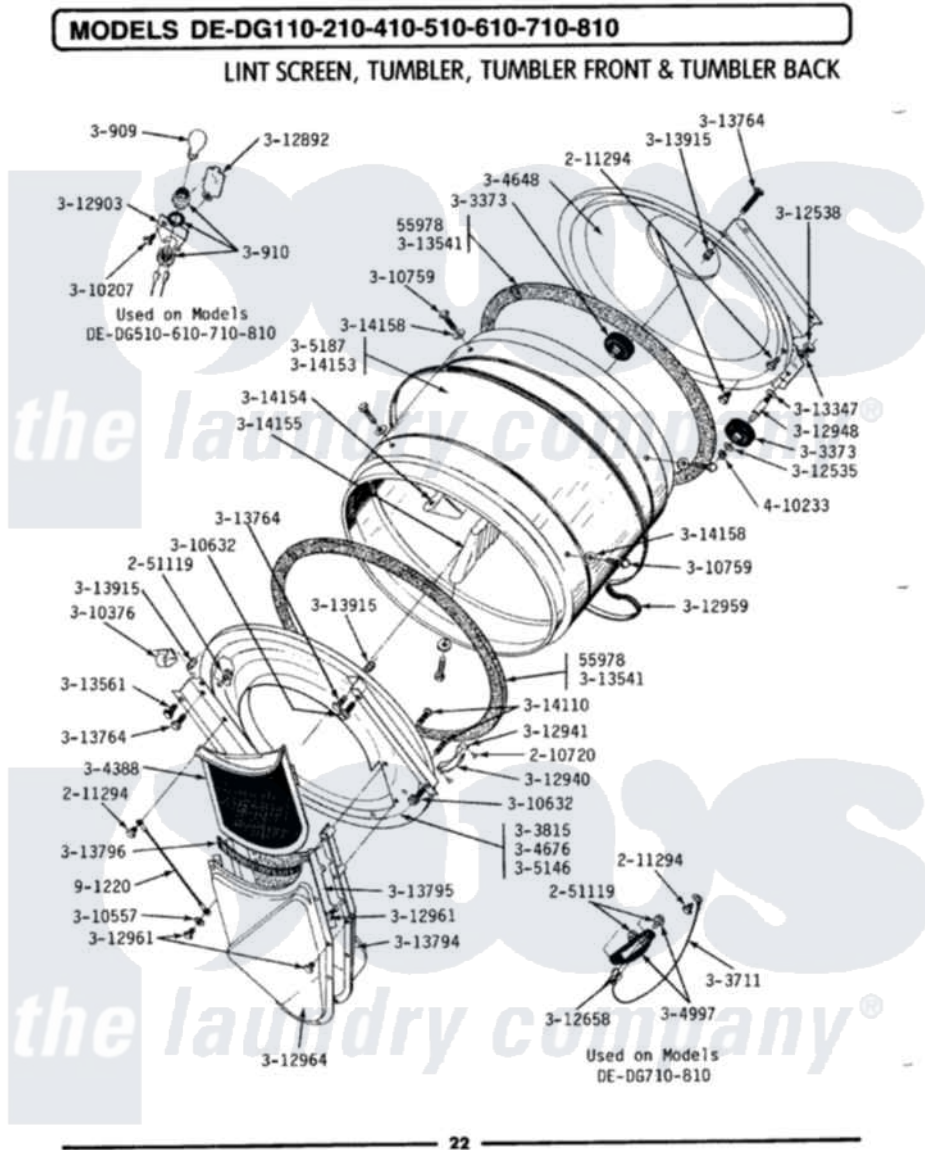

# Maytag GDE110 06 - LINT SCREEN, TUMBLER (FRONT & BACK)

Maytag Residential Maytag GDE110 Dryer Parts Parts Diagram 06 - LINT SCREEN, TUMBLER (FRONT & BACK)  
 Click on the part number to view part

Item	Original Part Number	Replaced By	Status	Part Description
1	<a href="#">Y055978</a>			Rubber Adhesive, 2 Oz Tube
2	<a href="#">210720</a>			Rivet, Bearing To Tumbler Frnt
3	211294	<a href="#">90767</a>		Screw, 8A X 3/8 HeX Washer Head Tapping
4	Y251119	<a href="#">3177991</a>		Screw
5	300909	<a href="#">8009</a>		Bulb-Light
6	300910		Not Available	RECEPTACLE
7	Y303373	<a href="#">12001541</a>		Drum Roller/Washer Assembly--W
8	<a href="#">Y303711</a>			Sensor Ground Wire
9	Y303815	<a href="#">33001231</a>		Front- Tumbler
10	Y304388	<a href="#">33001003</a>		Screen, Lint
11	Y304648	<a href="#">33001106</a>		Back, Tumbler
12	Y304676		Not Available	TUMBLER FRONT ASSEMBLY
13	<a href="#">304997</a>			Sensor Assembly With Screws
14	Y305146	<a href="#">306708</a>		Tumbler Front Assembly