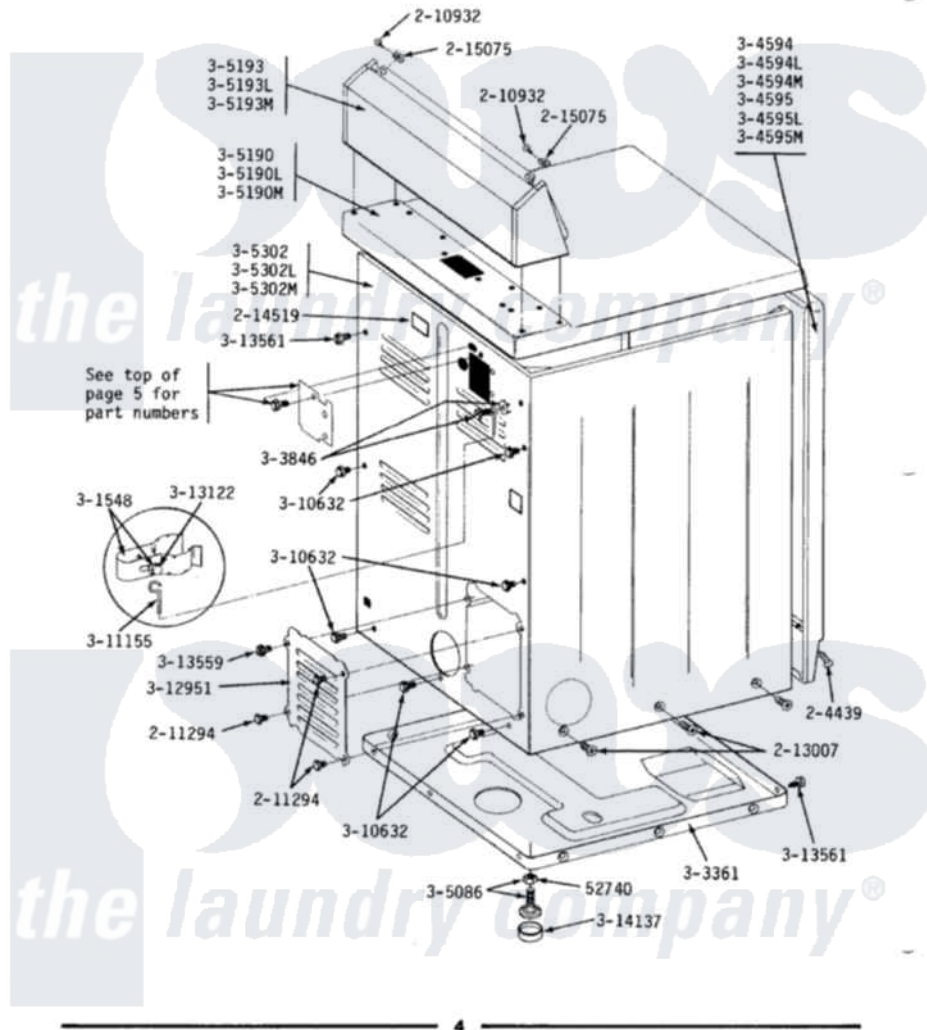

# Maytag GDE110 08 - REAR VIEW

**MODELS DE-DG110-210-410-510-610-710-810 REAR VIEW**

Maytag Residential Maytag GDE110 Dryer Parts Parts Diagram 08 - REAR VIEW

Click on the part number to view part

Item	Original Part Number	Replaced By	Status	Part Description
1	Y052740	<a href="#">62739</a>		Nut, Lock
NI	<a href="#">Y201808</a>			Converter
3	<a href="#">204439</a>			Screw And Fstner Assembly
4	<a href="#">210932</a>			Screw, No.8 X 9/16 Ctsk Note: Screw, Inlet Duct
5	211294	<a href="#">90767</a>		Screw, 8A X 3/8 HeX Washer Head Tapping
NI	<a href="#">211881</a>			Grommet, Cord Part Not Used- Gas Models Only
7	<a href="#">213007</a>			Xfor Cabinet See Cabinet, Back
8	214519			LABEL, ELECTRICAL INSTR. PART NOT USED-GAS MODELS ONLY
9	<a href="#">215075</a>			Fastener, Control Panel To Console
10	<a href="#">301548</a>			Clamp, Ground Wire
NI	302521		Not Available	CORD, POWER PART NOT USED-GAS MODELS ONLY