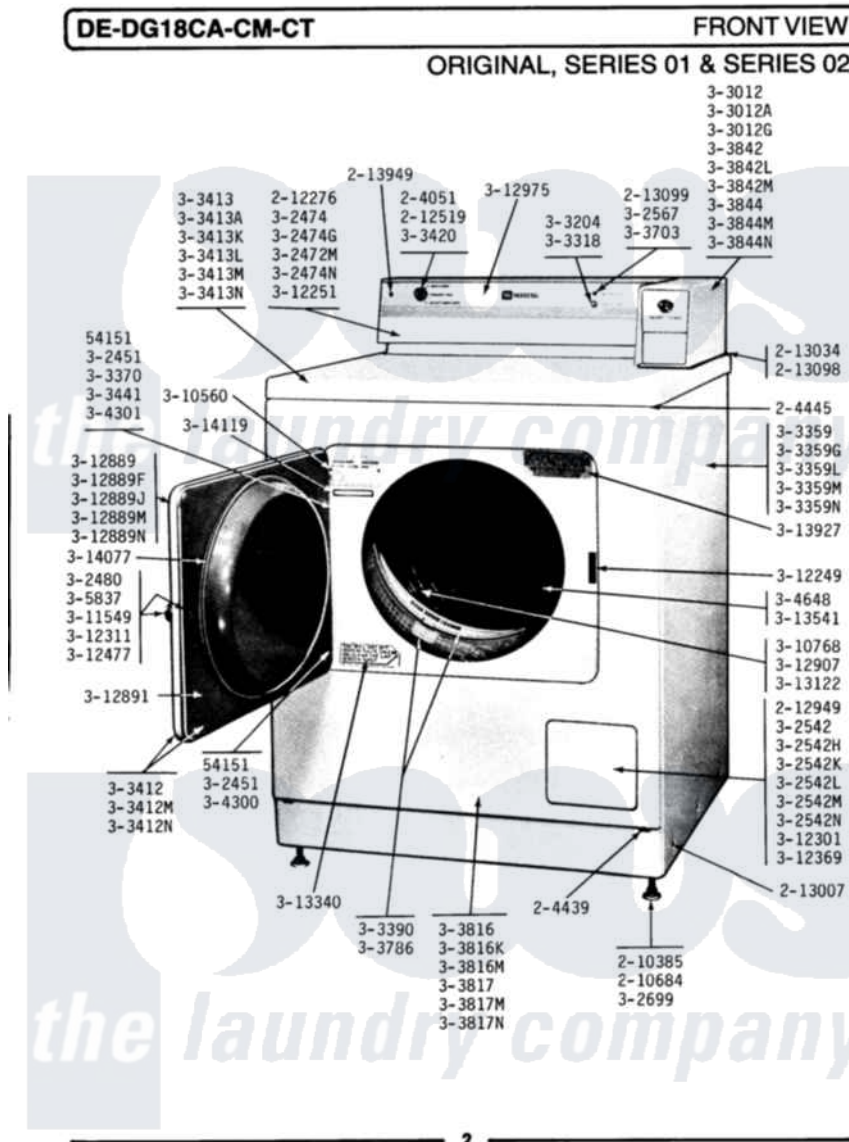

Maytag GDE18CA 01 - FRONT VIEW

Maytag Residential Maytag GDE18CA Dryer Parts Parts Diagram 01 - FRONT VIEW
 Click on the part number to view part

Item	Original Part Number	Replaced By	Status	Part Description
001	NLA		Not Available	SCREW, No.4-40 X 1/4
002	204051	22204051		Knob
003	204439			Screw And Fstner Assembly
004	204445			Screw And Fastener Assembly
005	210385			Lock Nut For Adjustable Leg
006	210684			Foot, Adjustable Leg
007	212276	W10116760		Screw
008	212519	488234		Screw 8-32 X 1/4
009	212949	22001866		Screw, Relay
010	213007			Xfor Cabinet See Cabinet, Back
011	NLA		Not Available	GASKET UNDER CONTROL CENTER
012	213099			Lens For Control Panel
013	213949			Screw, No.8-18 X 5/16 Inch
014	NLA		Not Available	HINGE ASSEMBLY----N
015	NLA		Not Available	CONTROL COVER-WHITE