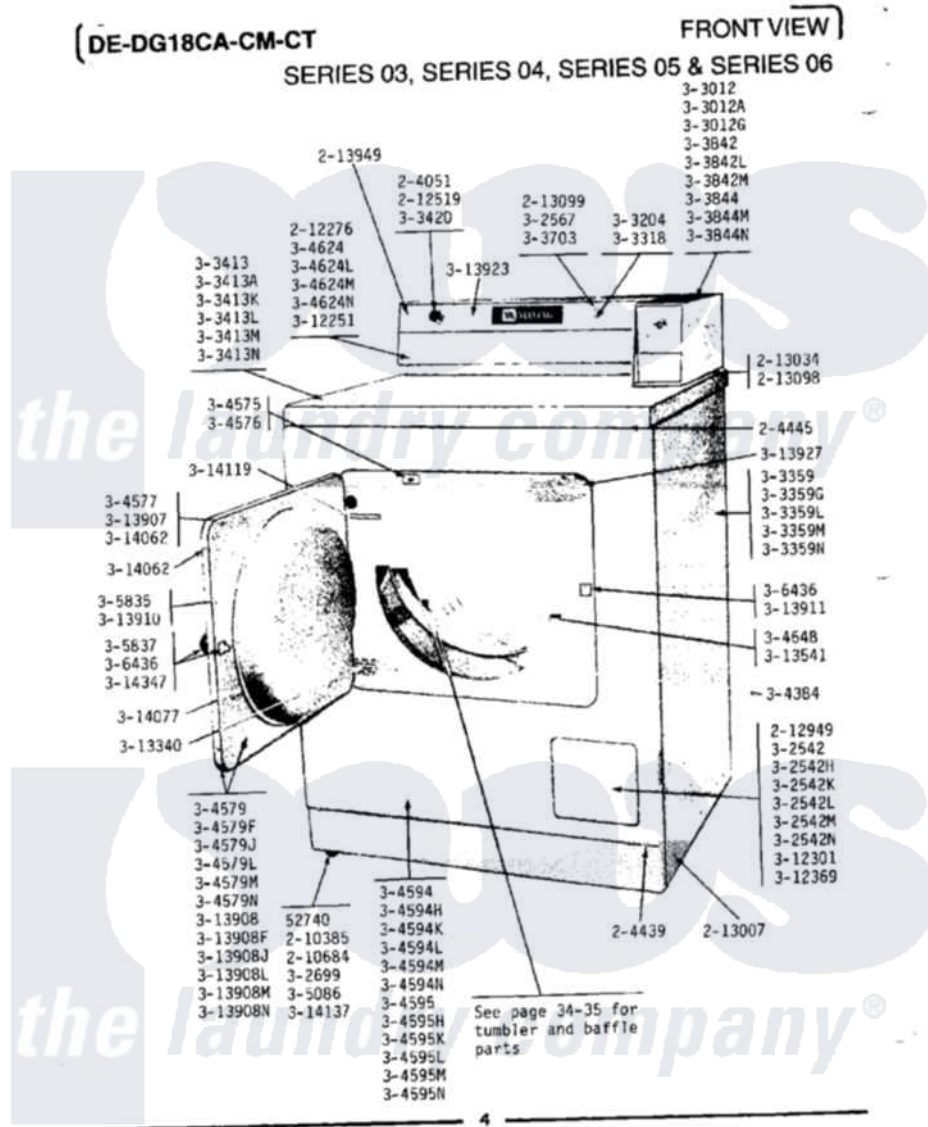

Maytag GDE18CA 02 - FRONT VIEW (SERIES 03)

Maytag Residential Maytag GDE18CA Dryer Parts Parts Diagram 02 - FRONT VIEW (SERIES 03)
 Click on the part number to view part

| Item | Original Part Number | Replaced By | Status | Part Description |
|------|------------------------|---------------------------|---------------|--------------------------------|
| 001 | Y052740 | 62739 | | Nut, Lock |
| 002 | 204051 | 22204051 | | Knob |
| 003 | 204439 | | | Screw And Fstner Assembly |
| 004 | 204445 | | | Screw And Fastener Assembly |
| 005 | 210385 | | | Lock Nut For Adjustable Leg |
| 006 | 210684 | | | Foot, Adjustable Leg |
| 007 | 212276 | W10116760 | | Screw |
| 008 | 212519 | 488234 | | Screw 8-32 X 1/4 |
| 009 | 212949 | 22001866 | | Screw, Relay |
| 010 | 213007 | | | Xfor Cabinet See Cabinet, Back |
| NI | NLA | | Not Available | GASKET UNDER CONTROL CENTER |
| 012 | 213099 | | | Lens For Control Panel |
| 013 | 213949 | | | Screw, No.8-18 X 5/16 Inch |
| 014 | Y302699 | 22003428 | | Leg, Adjustable |
| NI | NLA | | Not Available | CONTROL CENTER-WHITE |