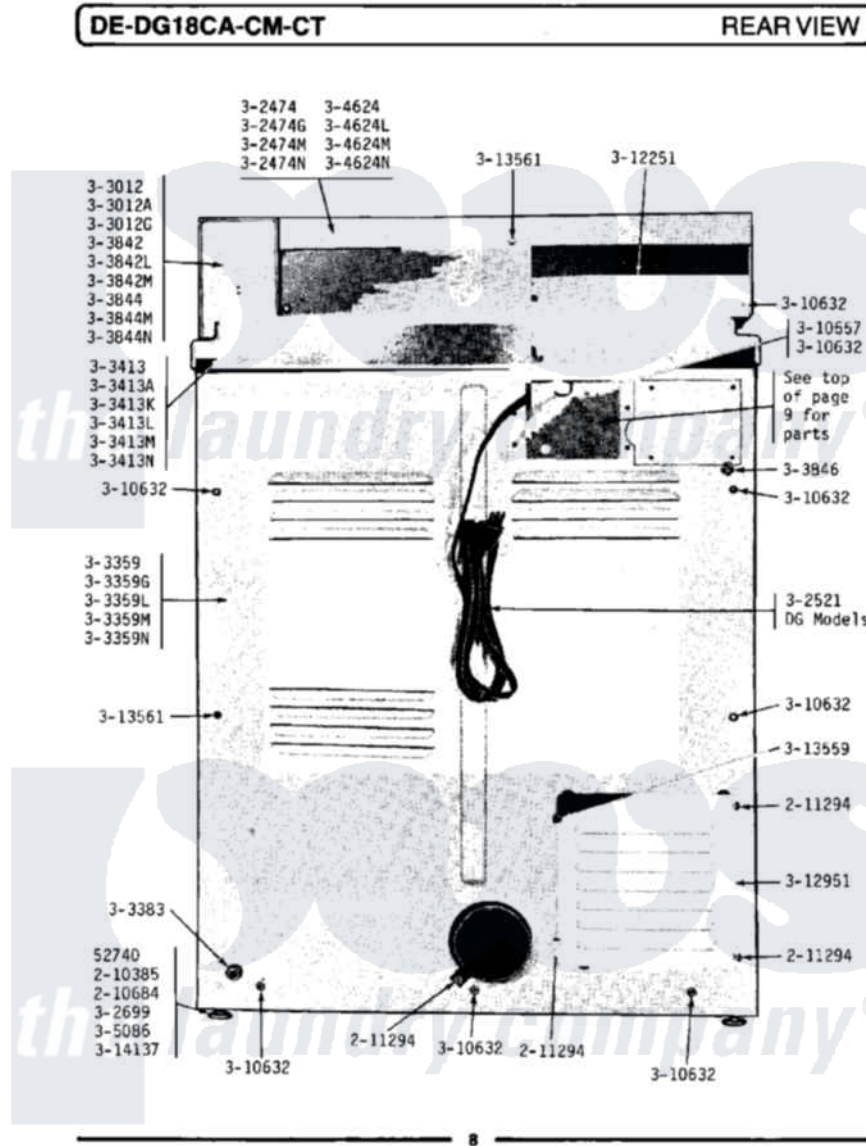

Maytag GDE18CA 03 - REAR VIEW

Maytag [Residential Maytag GDE18CA Dryer Parts](#) Parts Diagram 03 - REAR VIEW
 Click on the part number to view part

Item	Original Part Number	Replaced By	Status	Part Description
001	Y052740	62739		Nut, Lock
002	210385			Lock Nut For Adjustable Leg
NI	210684			Foot, Adjustable Leg
004	211294	90767		Screw, 8A X 3/8 HeX Washer Head Tapping
005	211881			Grommet, Cord Part Not Used-Gas Models Only
NI	NLA		Not Available	CONTROL COVER-WHITE
"	NLA		Not Available	CONTROL COVER-HARVEST WHEAT
008	302521		Not Available	CORD, POWER PART NOT USED-GAS MODELS ONLY
009	Y302699	22003428		Leg, Adjustable
NI	NLA		Not Available	CONTROL CENTER-WHITE
"	NLA		Not Available	CABINET-WHITE
"	NLA		Not Available	CABINET-ALMOND
"	NLA		Not Available	CABINET-HARVEST WHEAT
"	Y303361		Not Available	BASE ASSY. (UPPER &

		Not Available	LOWER)
"	NLA	Not Available	TOP COVER-WHITE
"	NLA	Not Available	TOP COVER-ALMOND
"	NLA	Not Available	TOP COVER-HARVEST WHEAT
"	Y303442		EXHAUST DUCT ASSEMBLY
"	NLA	Not Available	SCREW & WASHER ASSY.
"	NLA	Not Available	CONTROL COVER-WHITE
"	NLA	Not Available	CONTROL COVER-ALMOND
"	NLA	Not Available	CONTROL COVER-HARVEST WHEAT
023	Y305086		Adjustable Leg And Nut
024	310557		Washer
025	Y310632	1163839	Screw
NI	NLA	Not Available	BACK FOR CONTROL PANEL
027	Y313559		Screw
028	Y313561		Screw---NA
029	Y314137		Foot, Rubber