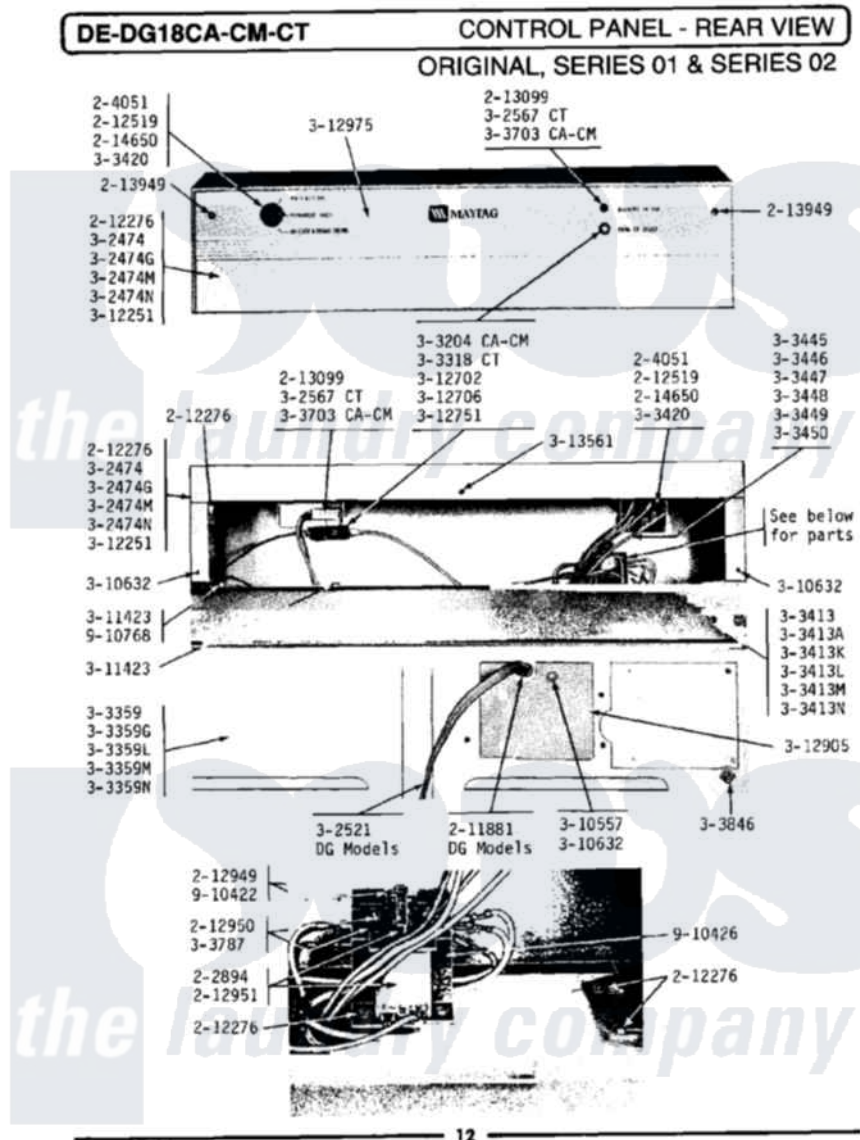

Maytag GDE18CA 04 - CONTROL PANEL (SERIES 00)

Maytag Residential Maytag GDE18CA Dryer Parts Parts Diagram 04 - CONTROL PANEL (SERIES 00)
 Click on the part number to view part

Item	Original Part Number	Replaced By	Status	Part Description
001	204051	22204051		Knob
002	212276	W10116760		Screw
003	212519	488234		Screw 8-32 X 1/4
004	212949	22001866		Screw, Relay
005	212950	M0227520		Screw-Tc No.6-32 X 13/16", Preform SwiTch
006	212951			Screw, No.6-32 X 1/4 Inch
007	213099			Lens For Control Panel
008	213949			Screw, No.8-18 X 5/16 Inch
009	214650			Screw For 2-4051 Knob
NI	NLA		Not Available	CONTROL COVER-WHITE
"	NLA		Not Available	CONTROL COVER-HARVEST WHEAT
012	Y303204			Start Switch With Nuts
NI	NLA		Not Available	CABINET-WHITE
"	NLA		Not Available	CABINET-ALMOND
"	NLA		Not Available	TOP COVER-WHITE

"	NLA		Not Available	TOP COVER-ALMOND
"	NLA		Not Available	TOP COVER-HARVEST WHEAT
018	Y303420		Not Available	SELECTOR SWITCH
NI	NLA		Not Available	MAIN WIRE HARNESS
020	Y303703			Pilot Light
NI	NLA		Not Available	SCREW & WASHER ASSY.
022	310557			Washer
023	Y310632	1163839		Screw
024	Y311423	489483		Screw 10-32 X 1/2
NI	NLA		Not Available	BACK FOR CONTROL PANEL
026	Y312702			Knurled Nut, Start Switch
027	Y312706	422617		Nut
028	312751			Lockwasher, Start Switch
029	Y312905		Not Available	COVER, TERMINAL
NI	NLA		Not Available	CONTROL PANEL
031	Y313561			Screw---NA
032	910768	M0280301		Tie Electr