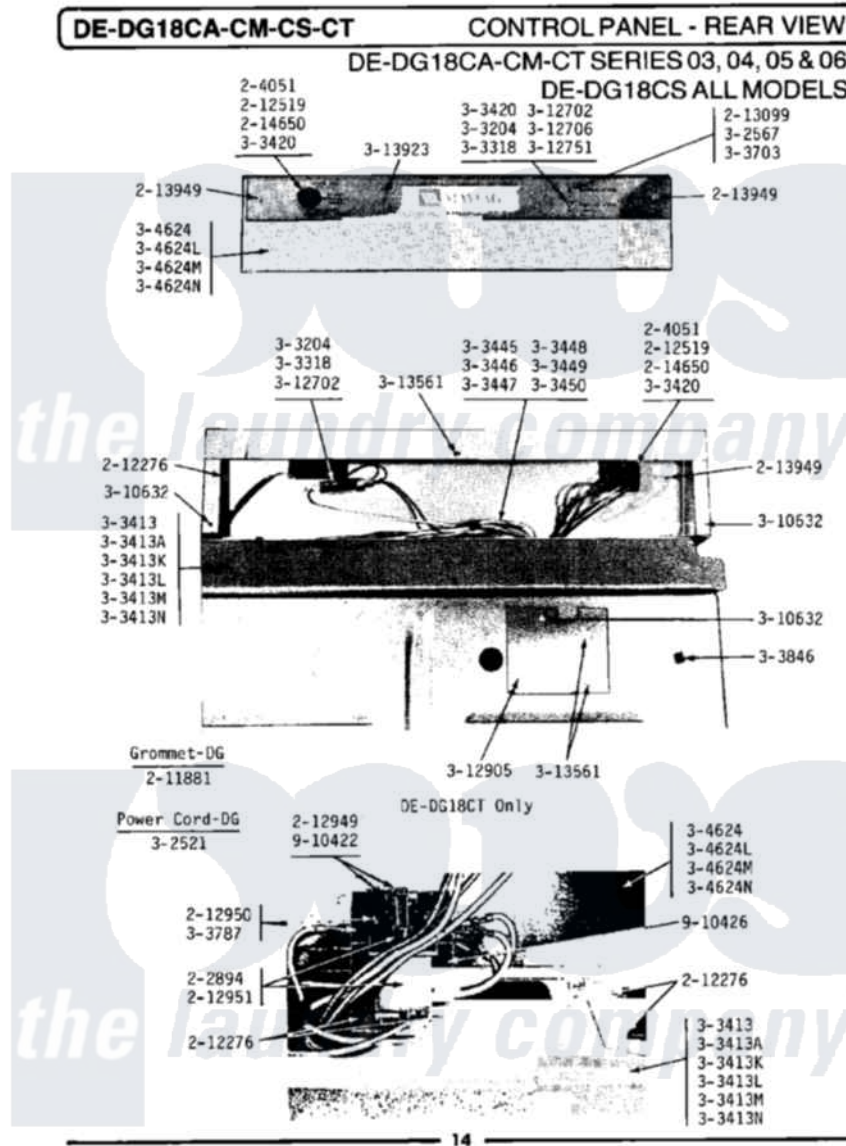

Maytag GDE18CA 05 - CONTROL PANEL (SERIES 03)

Maytag Residential Maytag GDE18CA Dryer Parts Parts Diagram 05 - CONTROL PANEL (SERIES 03)
 Click on the part number to view part

Item	Original Part Number	Replaced By	Status	Part Description
001	204051	22204051		Knob
002	212276	W10116760		Screw
003	212519	488234		Screw 8-32 X 1/4
004	212949	22001866		Screw, Relay
005	212950	M0227520		Screw-Tc No.6-32 X 13/16", Preform SwiTch
006	212951			Screw, No.6-32 X 1/4 Inch
007	213099			Lens For Control Panel
008	213949			Screw, No.8-18 X 5/16 Inch
009	214650			Screw For 2-4051 Knob
010	Y303204			Start Switch With Nuts
NI	NLA		Not Available	TOP COVER-WHITE
"	NLA		Not Available	TOP COVER-ALMOND
"	NLA		Not Available	TOP COVER-HARVEST WHEAT
014	Y303420		Not Available	SELECTOR SWITCH
NI	NLA		Not Available	MAIN WIRE HARNESS

"	NLA		Not Available	MAIN WIRE HARNESS
"	Y303703			Pilot Light
"	NLA		Not Available	SCREW & WASHER ASSY.
"	NLA		Not Available	CONTROL COVER-WHITE
"	NLA		Not Available	CONTROL COVER-ALMOND
"	NLA		Not Available	CONTROL COVER-HARVEST WHEAT
022	Y310632	1163839		Screw
NI	Y311423	489483		Screw 10-32 X 1/2
"	NLA		Not Available	BACK FOR CONTROL PANEL
025	Y312702			Knurled Nut, Start Switch
NI	Y312706	422617		Nut
"	312751			Lockwasher, Start Switch
028	Y312905		Not Available	COVER, TERMINAL
029	Y313561			Screw---NA
NI	NLA		Not Available	CONTROL PANEL