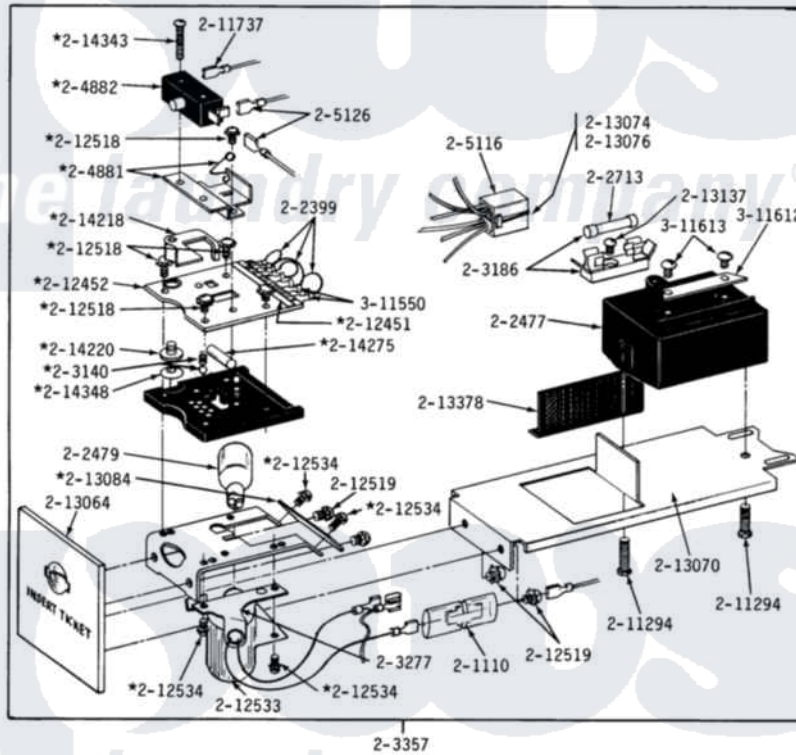

Maytag GDE18CA 06 - CA CONTROL CENTER

DE-DG18CT

CT CONTROL CENTER COMPONENTS

Maytag Residential Maytag GDE18CA Dryer Parts Parts Diagram 06 - CA CONTROL CENTER
 Click on the part number to view part

Item	Original Part Number	Replaced By	Status	Part Description
NI	Y052740	62739		Nut, Lock
"	NLA		Not Available	MTG. STRAP---NA
"	NLA		Not Available	OUTER CASE-WHITE
"	NLA		Not Available	OUTER CASE-HARVEST WHEAT
"	NLA		Not Available	BUTTON MARKER
"	211251			Screw, Transformer
007	211294	90767		Screw, 8A X 3/8 HeX Washer Head Tapping
NI	212276	W10116760		Screw
"	212277			Screw, No.8 X 1/2 Inch
"	NLA		Not Available	ACCESS DOOR FOR TIMER
"	NLA		Not Available	GASKET UNDER CONTROL CENTER
"	NLA		Not Available	KNOB AND DIAL
"	NLA		Not Available	CONTROL CENTER-WHITE
"	Y303222			TIMER RPR