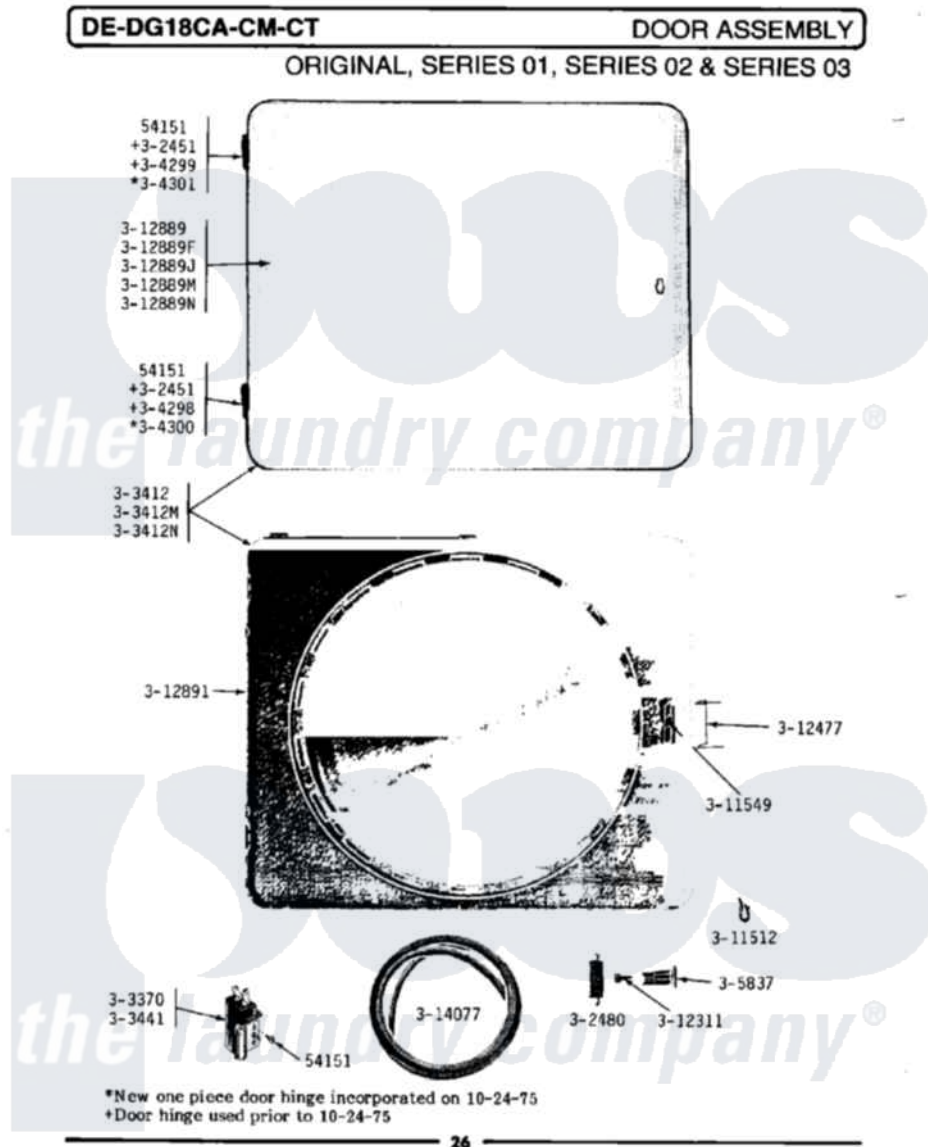

Maytag GDE18CA 07 - D0OR ASSEMBLY

Maytag Residential Maytag GDE18CA Dryer Parts Parts Diagram 07 - D0OR ASSEMBLY
 Click on the part number to view part

Item	Original Part Number	Replaced By	Status	Part Description
001	NLA		Not Available	SCREW, No.4-40 X 1/4
002	NLA		Not Available	HINGE ASSEMBLY---N
003	NLA		Not Available	LATCH
004	Y303370			Door Switch
005	NLA		Not Available	DOOR COMPLETE-WHITE
006	NLA		Not Available	DOOR COMPLETE-HARVEST WHEAT
007	Y303441		Not Available	DOOR SWITCH
008	Y304298			Hinge - Lower
009	NLA		Not Available	HINGE - UPPER
010	NLA		Not Available	HINGE - LOWER
011	NLA		Not Available	PANEL COVER
012	NLA		Not Available	KNOB AND SCREW
013	NLA		Not Available	FASTENER
014	NLA		Not Available	WIRE CLIP
015	NLA		Not Available	SCREW---NA
				MAGNETIC LATCH

016	NLA	Not Available	MAGNETIC LATCH RETAINER
017	NLA	Not Available	DOOR PANEL-WHITE
018	NLA	Not Available	DOOR PANEL-HARVEST WHEAT
019	Y312891	Not Available	DOOR LINER - INNER HALF
020	314077		Door Seal