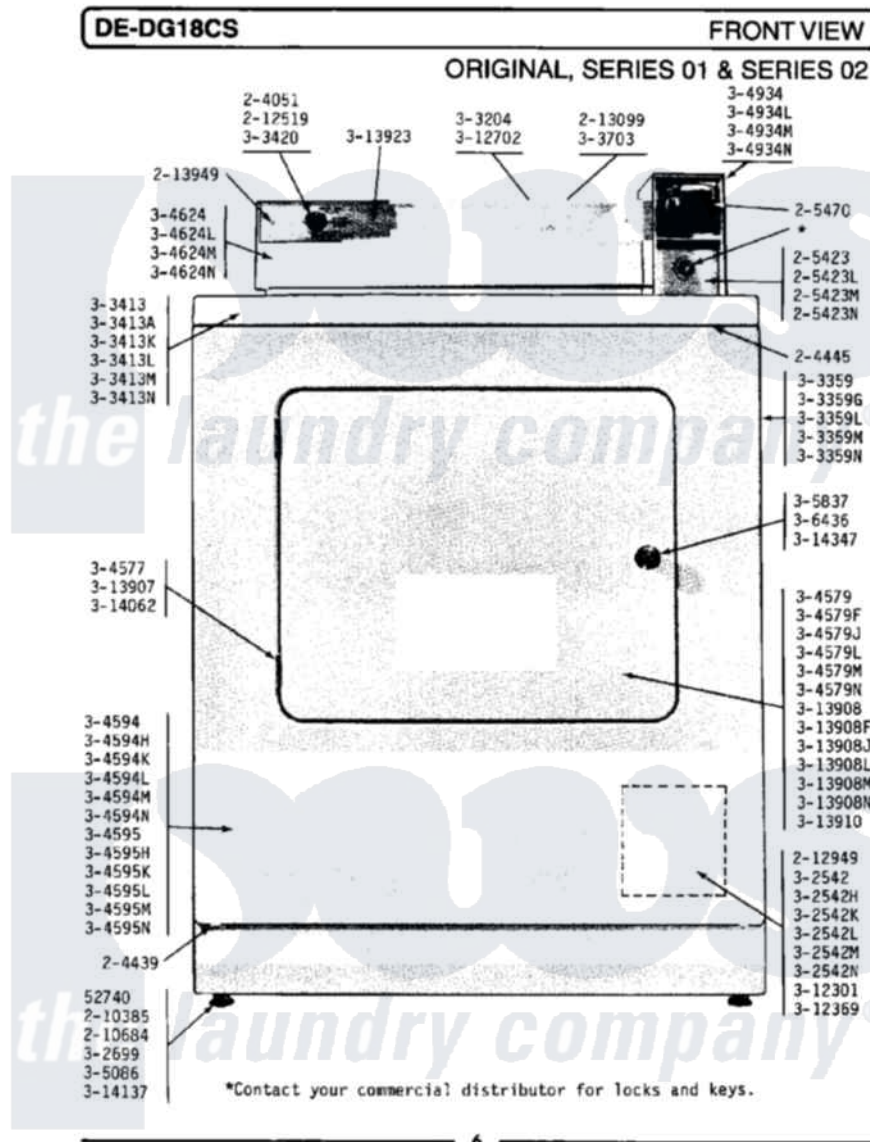

Maytag GDE18CA 08 - FRONT PANEL-REAR VIEW

Maytag Residential Maytag GDE18CA Dryer Parts Parts Diagram 08 - FRONT PANEL-REAR VIEW
Click on the part number to view part

Item	Original Part Number	Replaced By	Status	Part Description
001	NLA		Not Available	SCREW, No.4-40 X 1/4
002	Y055978			Rubber Adhesive, 2 Oz Tube
003	204439			Screw And Fstner Assembly
004	212982	22001650		Fastener, Spring
005	NLA		Not Available	HINGE ASSEMBLY---N
006	NLA		Not Available	DOOR COMPLETE-WHITE
007	NLA		Not Available	DOOR COMPLETE-HARVEST WHEAT
008	NLA		Not Available	FRONT PANEL-WHITE
009	NLA		Not Available	FRONT PANEL-HARVEST WHEAT
010	Y304298			Hinge - Lower
011	NLA		Not Available	HINGE - UPPER
012	NLA		Not Available	HINGE - LOWER
013	NLA		Not Available	HINGE - UPPER
014	310560	74004005		Screw, 6-32 X 5/16"
015	NLA		Not Available	STRIKE PLATE

016	NLA	Not Available	DOOR PANEL-WHITE
017	NLA	Not Available	DOOR PANEL-HARVEST WHEAT
018	Y312891	Not Available	DOOR LINER - INNER HALF
019	Y313340		LABEL, LINT SCREEN INSTRUCTION
020	Y313927		INSTRUCTION LABEL
021	314077		Door Seal
022	NLA	Not Available	GAS IGNITION LABEL
023	314286		Seal For Front Panel