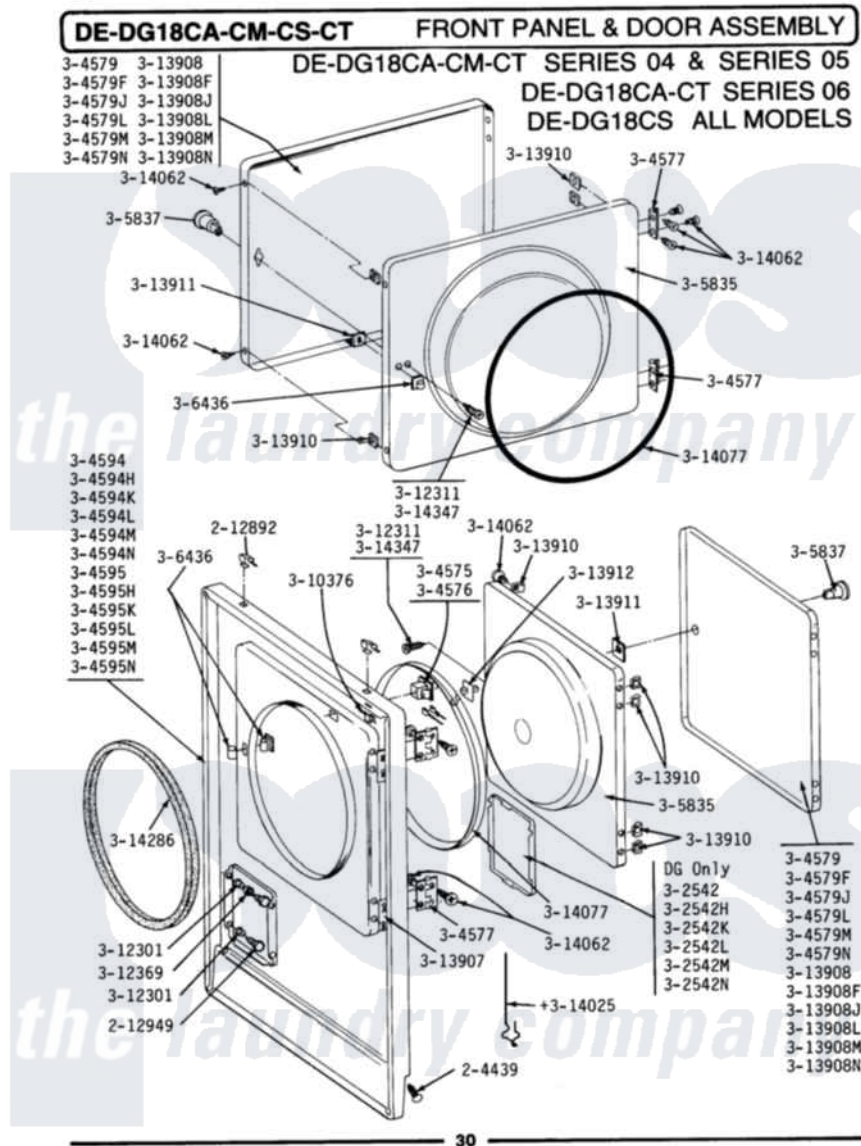

# Maytag GDE18CA 09 - FRONT PANEL & DOOR ASSY (SERIES 04)

Maytag Residential Maytag GDE18CA Dryer Parts Parts Diagram 09 - FRONT PANEL & DOOR ASSY (SERIES 04)  
 Click on the part number to view part

Item	Original Part Number	Replaced By	Status	Part Description
001	<a href="#">204439</a>			Screw And Fstner Assembly
NI	212982	<a href="#">22001650</a>		Fastener, Spring
003	Y304575	<a href="#">W10169313</a>		Switch-Dor
004	Y304577	<a href="#">33001230</a>		Hinge, Door
NI	Y304579			DOOR (WHT)
"	NLA		Not Available	DOOR-ALMOND
"	NLA		Not Available	DOOR-HARVEST WHEAT
"	NLA		Not Available	FRONT PANEL-WHITE
"	NLA		Not Available	FRONT PANEL-ALMOND
"	NLA		Not Available	FRONT PANEL-HARVEST WHEAT
"	NLA		Not Available	INNER DOOR WITH KNOB & SCRE
"	NLA		Not Available	KNOB AND SCREW
013	<a href="#">306436</a>			Door Latch Kit--W
014	<a href="#">Y310376</a>			Clip, Door Switch Harness
NI	NLA		Not Available	SCREW---NA

"	Y313340		LABEL, LINT SCREEN INSTRUCTION
017	<a href="#">Y313907</a>		Fastener, Twin
018	Y313908		DOOR PANEL-WHITE
NI	NLA	Not Available	DOOR PANEL-ALMOND
"	NLA	Not Available	DOOR PANEL-HARVEST WHEAT
021	<a href="#">Y313910</a>		Clip, Door Liner To Outer Panel
022	<a href="#">Y313911</a>		Door Strike Retainer
NI	Y313927		INSTRUCTION LABEL
024	<a href="#">Y314025</a>		Latch For Access Door
025	<a href="#">Y314062</a>		Screw, Door Hinge And Panel
026	<a href="#">314077</a>		Door Seal
NI	NLA	Not Available	GAS IGNITION LABEL
028	<a href="#">314286</a>		Seal For Front Panel
NI	NLA	Not Available	SCREW FOR DOOR KNOB---NA