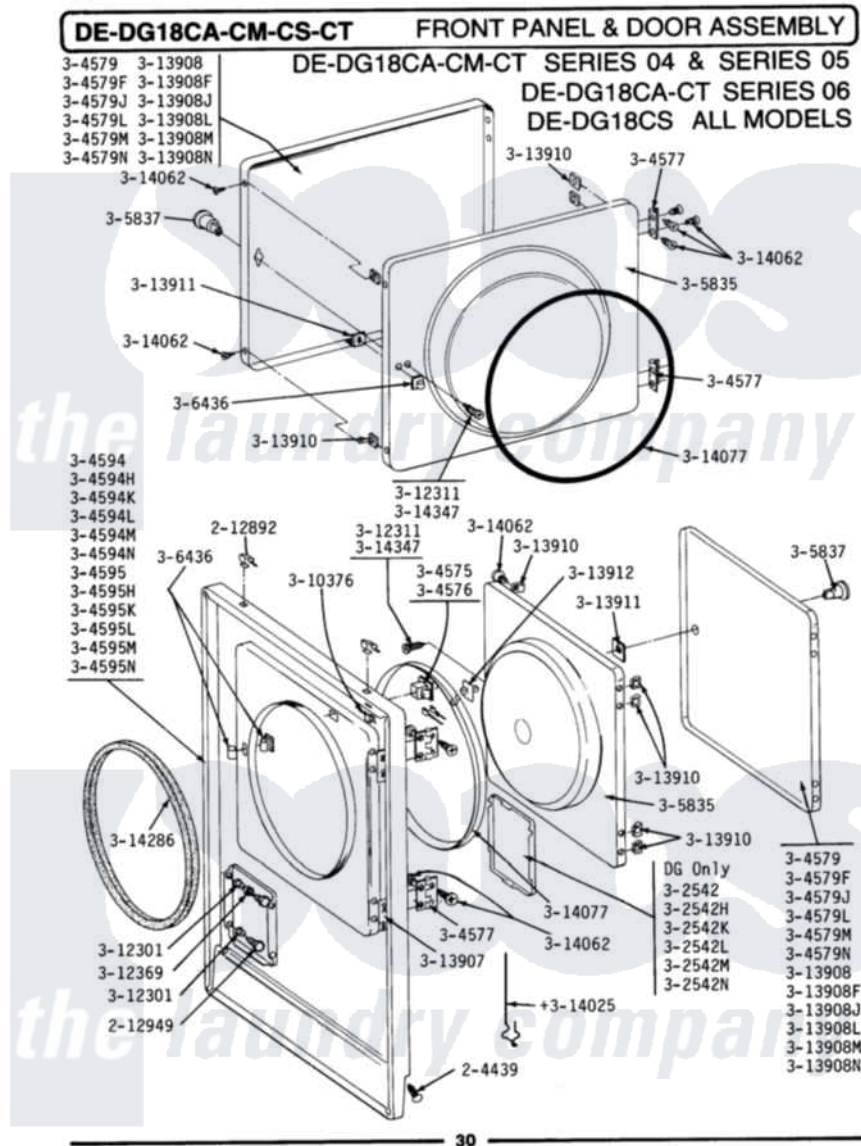

Maytag GDE18CA 10 - FRONT PANEL & DOOR ASSY (SERIES 06)

Maytag Residential Maytag GDE18CA Dryer Parts Parts Diagram 10 - FRONT PANEL & DOOR ASSY (SERIES 06)  
 Click on the part number to view part

Item	Original Part Number	Replaced By	Status	Part Description
001	<a href="#">204439</a>			Screw And Fstner Assembly
NI	212982	<a href="#">22001650</a>		Fastener, Spring
003	Y304575	<a href="#">W10169313</a>		Switch-Dor
004	Y304577	<a href="#">33001230</a>		Hinge, Door
005	Y304579			DOOR (WHT)
NI	NLA		Not Available	DOOR-ALMOND
"	NLA		Not Available	DOOR-HARVEST WHEAT
"	NLA		Not Available	FRONT PANEL-WHITE
"	NLA		Not Available	FRONT PANEL-ALMOND
"	NLA		Not Available	FRONT PANEL-HARVEST WHEAT
"	NLA		Not Available	INNER DOOR WITH KNOB & SCRE
"	NLA		Not Available	KNOB AND SCREW
013	<a href="#">306436</a>			Door Latch Kit--W
014	<a href="#">Y310376</a>			Clip, Door Switch Harness
NI	NLA		Not Available	SCREW---NA

"	Y313340		LABEL, LINT SCREEN INSTRUCTION
017	<a href="#">Y313907</a>		Fastener, Twin
018	Y313908		DOOR PANEL-WHITE
NI	NLA	Not Available	DOOR PANEL-ALMOND
"	NLA	Not Available	DOOR PANEL-HARVEST WHEAT
021	<a href="#">Y313910</a>		Clip, Door Liner To Outer Panel
022	<a href="#">Y313911</a>		Door Strike Retainer
NI	Y313927		INSTRUCTION LABEL
024	<a href="#">Y314025</a>		Latch For Access Door
025	<a href="#">Y314062</a>		Screw, Door Hinge And Panel
026	<a href="#">314077</a>		Door Seal
NI	NLA	Not Available	GAS IGNITION LABEL
028	<a href="#">314286</a>		Seal For Front Panel
NI	NLA	Not Available	SCREW FOR DOOR KNOB---NA