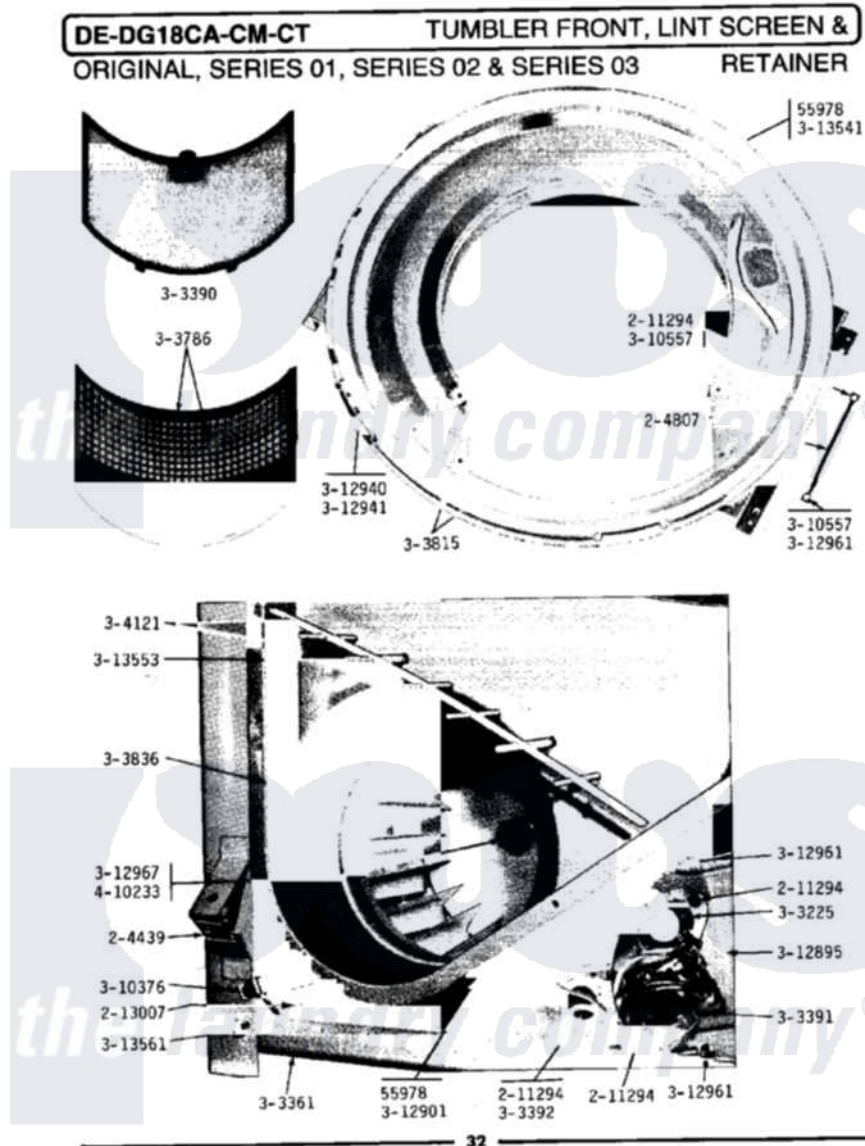

# Maytag GDE18CA 11 - TUMBLER FRONT, LINT SCREEN & RETAINER

Maytag Residential Maytag GDE18CA Dryer Parts Parts Diagram 11 - TUMBLER FRONT, LINT SCREEN & RETAINER  
 Click on the part number to view part

Item	Original Part Number	Replaced By	Status	Part Description
001	<a href="#">Y055978</a>			Rubber Adhesive, 2 Oz Tube
002	<a href="#">204439</a>			Screw And Fstner Assembly
003	<a href="#">204807</a>			Ground Wire, Supp. Plte To Top Cover
NI	<a href="#">210720</a>			Rivet, Bearing To Tumbler Frmt
005	211294	<a href="#">90767</a>		Screw, 8A X 3/8 Hex Washer Head Tapping
006	<a href="#">213007</a>			Xfor Cabinet See Cabinet, Back
007	<a href="#">Y303225</a>			Thermostat, Permanent Press
008	Y303361		Not Available	BASE ASSY. (UPPER & LOWER)
009	Y303390		Not Available	LINT SCREEN
010	Y303391	<a href="#">33303391</a>		Thermostat, Cycling
011	<a href="#">303392</a>			Thermostat, Cycling
012	Y303786		Not Available	LINT SCREEN WITH RETAINER
013	Y303815	<a href="#">33001231</a>		Front- Tumbler