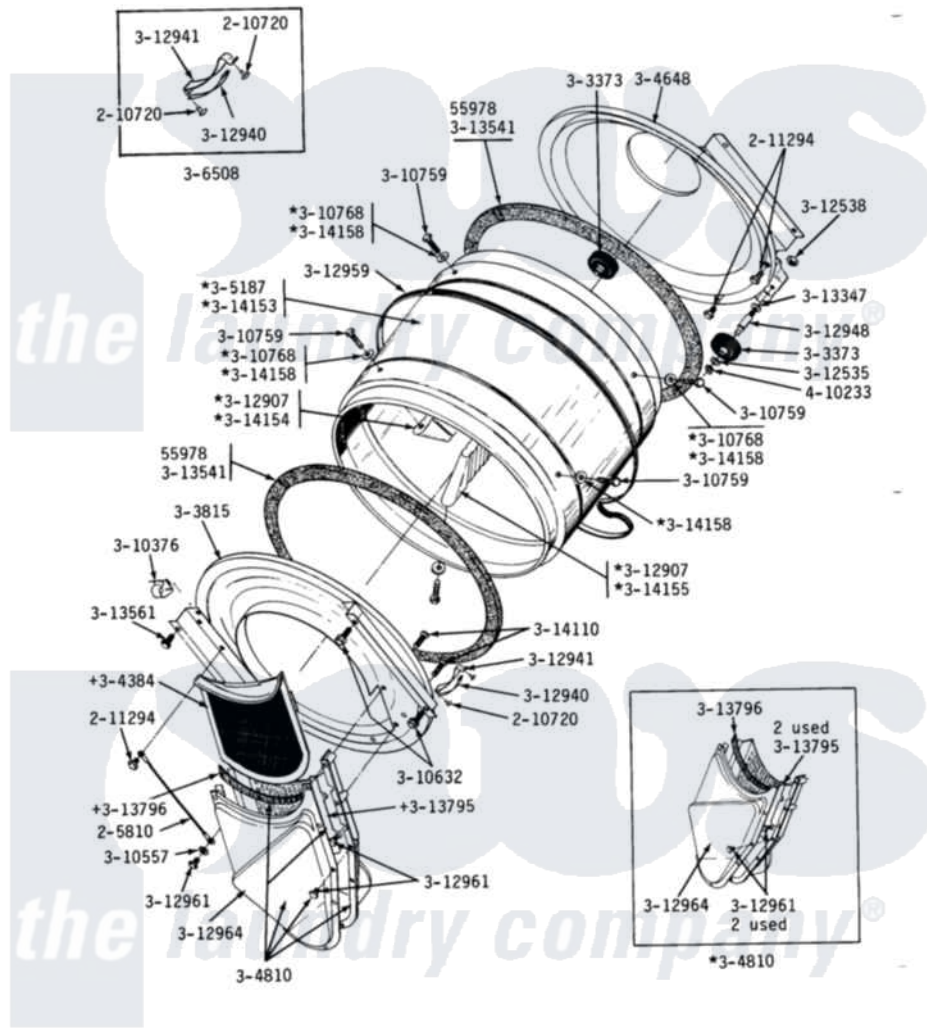

Maytag GDE18CA 12 - LINT SCREEN, TUMBLER (FRONT & BACK)

DE-DG18CA-CM-CS-CT LINT SCREEN, TUMBLER, TUMBLER FRONT & TUMBLER BACK

Maytag Residential Maytag GDE18CA Dryer Parts Parts Diagram 12 - LINT SCREEN, TUMBLER (FRONT & BACK)
Click on the part number to view part

Item	Original Part Number	Replaced By	Status	Part Description
NI	Y053241			Set Screw, Motor Pulley
002	Y055978			Rubber Adhesive, 2 Oz Tube
003	205810			Wire, Ground
004	210720			Rivet, Bearing To Tumbler Frnt
005	211294	90767		Screw, 8A X 3/8 HeX Washer Head Tapping
006	Y303373	12001541		Drum Roller/Washer Assembly--W
007	Y303815	33001231		Front- Tumbler
NI	Y304244			Motor Pulley With Set Screw
009	Y304384	33001003		Screen, Lint
010	Y304648	33001106		Back, Tumbler
011	Y304810		Not Available	OUTLET DUCT ASSEMBLY---S
NI	Y305185	6-3051850		Pulley- MO
013	305187		Not Available	TUMBLER W/BAFFLES
014	306508			Tumbler Bearing Kit ---W

015	Y310376		Clip, Door Switch Harness
016	310557		Washer
017	Y310632	1163839	Screw
018	Y310759		Screw, Tumbler Baffles
NI	NLA	Not Available	WASHER
020	312535		Washer, Vault Mounting Brk.
021	312538	33001443	Nut, Hex
022	Y312907		Tumbler Baffle
023	312940	306508	Tumbler Bearing Kit ---W
024	312941	306508	Tumbler Bearing Kit ---W
025	Y312948	6-3129480	Shaft- Tumbler
026	Y312959		Poly "V" Belt For Tumbler
027	Y312961	W10116751	Screw
028	Y312964	Not Available	OUTLET DUCT - OUTER HALF
029	Y313347	312535	Washer, Vault Mounting Brk.
030	Y313541	33313541	Seal- Tumbler
031	Y313561		Screw---NA
032	Y313795		Guide For Lint Screen
033	Y313796		Lint Seal
034	Y314110	33002917	Screw, No.10-16
035	Y314153	Not Available	TUMBLER No.
036	314155	33001004	Baffle, Tall
037	314158		Washer, Baffle To Tumbler
038	410233	9703438	Ring-Retrn