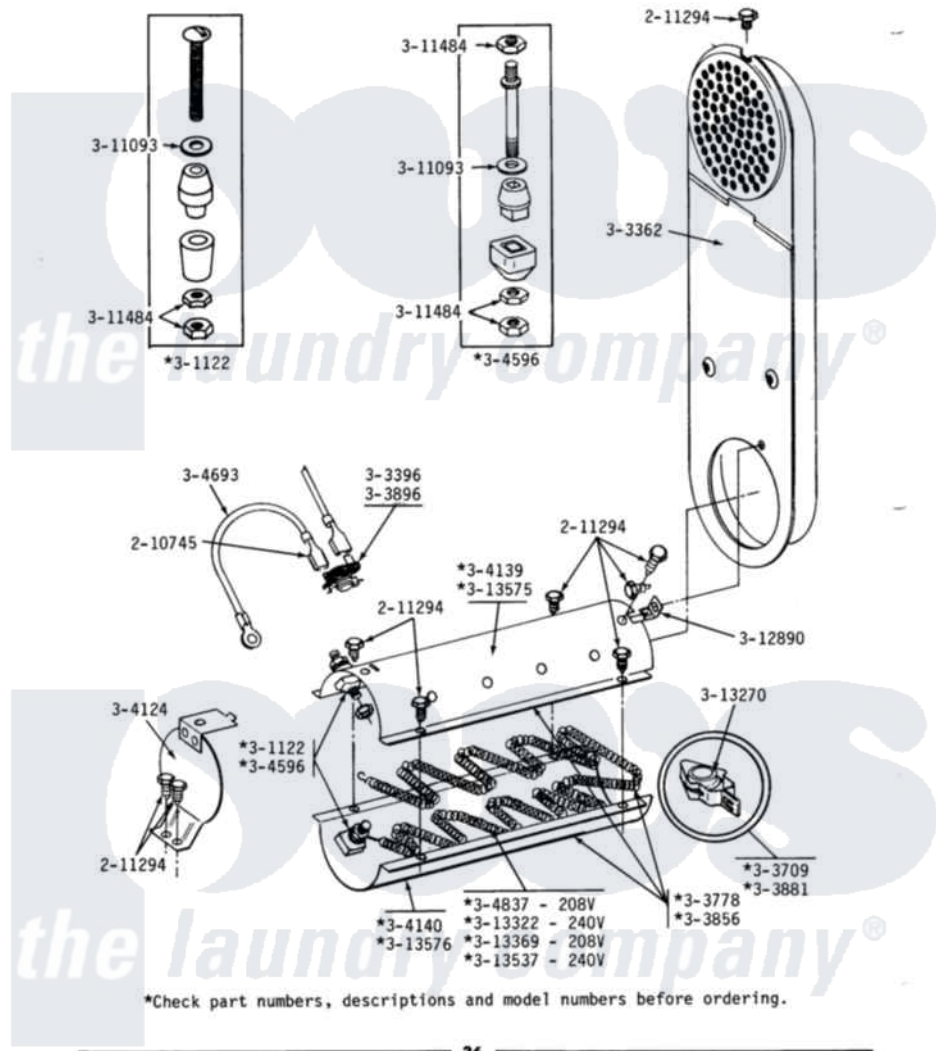

Maytag GDE18CA 13 - INLET DUCT & HEATER ASSEMBLY

DE18CA-CM-CS-CT INLET DUCT & HEATER ASSEMBLY

Maytag Residential Maytag GDE18CA Dryer Parts Parts Diagram 13 - INLET DUCT & HEATER ASSEMBLY
 Click on the part number to view part

Item	Original Part Number	Replaced By	Status	Part Description
001	210745			Wire Terminal
002	211294	90767		Screw, 8A X 3/8 HeX Washer Head Tapping
003	301122	Y304596		Terminal Insulator Assembly
004	Y303362			Inlet Duct Assembly - DE
005	303396			Thermostat, Hi-Limit
006	303709			Clip And Insulator Assembly
007	Y303778			Heater Assembly Complete
008	Y303856		Not Available	HEATER ASSY. COMPLETE (208V)
009	Y303881			Clip And Insulator Assembly
010	303896			Hi-Limit Thermostat-Canada
011	304124		Not Available	HEATER SHIELD
NI	NLA		Not Available	HEATER CHAMBER - TOP
"	NLA		Not Available	HEATER CHAMBER - BOTTOM
014	Y304596			Terminal Insulator Assembly

015	Y304693		Jumper Wire
016	Y304837	W10116793	Element
017	311093		Washer, Terminal Connection
018	311484	112432	Nut
019	Y312890		Retainer, Heater Chamber
020	Y313270		Insulator For Heater Elemen
021	Y313322		Heater Element - DE Models
NI	NLA	Not Available	HEATER ELEMENT 208 VOLT
023	Y313537		Heater Element 240 Volt
024	Y313575	Not Available	HEATER CHAMBER, TOP
025	Y313576		Heater Chamber, Bottom