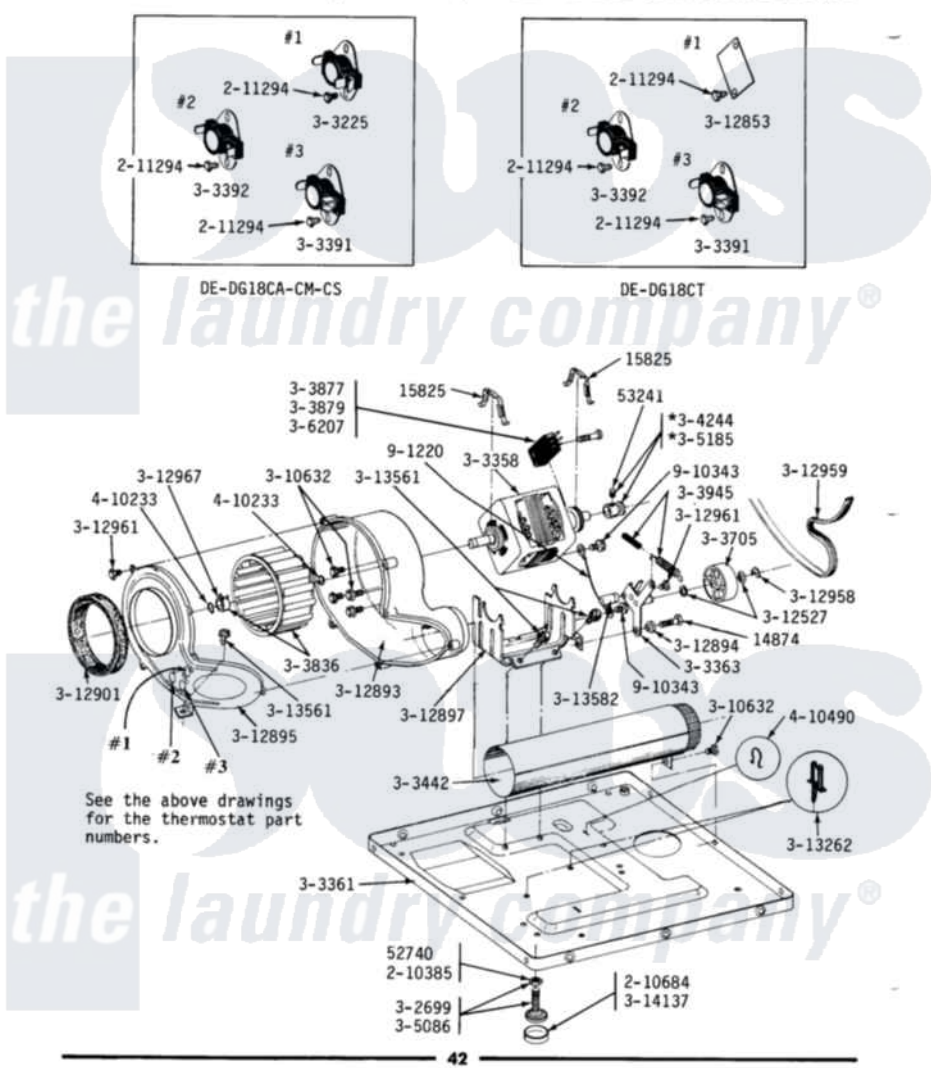

Maytag GDE18CA 14 - MOTOR, BLOWER, BASE FRAME & THERMOSTATS

DE-DG18CA-CM-CS-CT MOTOR, BLOWER, BASE FRAME & THERMOSTATS

Maytag Residential Maytag GDE18CA Dryer Parts Parts Diagram 14 - MOTOR, BLOWER, BASE FRAME & THERMOSTATS

Click on the part number to view part

Item	Original Part Number	Replaced By	Status	Part Description
001	Y014874			Screw, Idler Arm And Sleeve
002	Y015825			Clip, Motor To Motor Support
003	Y052740	62739		Nut, Lock
004	Y053241			Set Screw, Motor Pulley
005	210385			Lock Nut For Adjustable Leg
006	210684			Foot, Adjustable Leg
007	211294	90767		Screw, 8A X 3/8 HeX Washer Head Tapping
008	Y302699	22003428		Leg, Adjustable
009	Y303225			Thermostat, Permanent Press
010	Y303358	W10410999		Motor-Drive
011	Y303361		Not Available	BASE ASSY. (UPPER & LOWER)
012	Y303363	6-3033630		Idler Arm
013	Y303391	33303391		Thermostat, Cycling