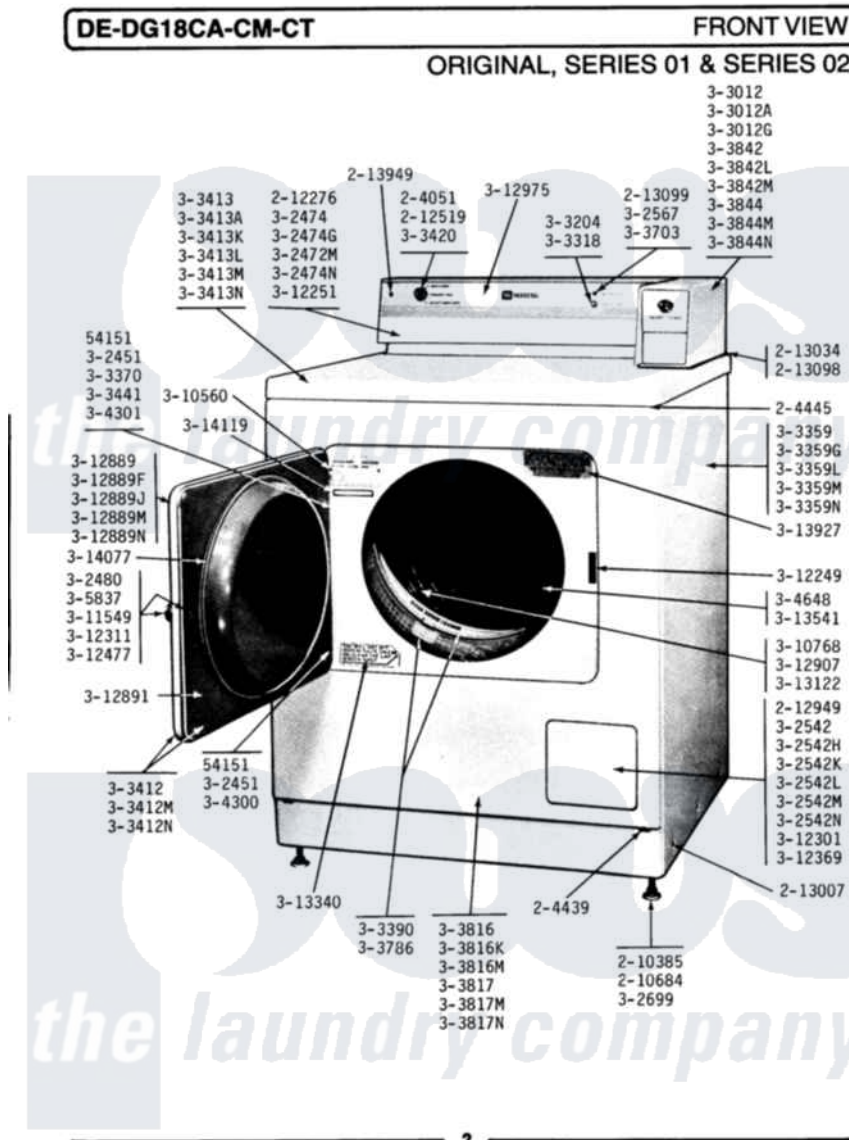

Maytag GDE18CM 01 - FRONT VIEW

Maytag Residential Maytag GDE18CM Dryer Parts Parts Diagram 01 - FRONT VIEW
 Click on the part number to view part

Item	Original Part Number	Replaced By	Status	Part Description
001	NLA		Not Available	SCREW, No.4-40 X 1/4
002	204051	22204051		Knob
003	204439			Screw And Fstner Assembly
004	204445			Screw And Fastener Assembly
005	210385			Lock Nut For Adjustable Leg
006	210684			Foot, Adjustable Leg
007	212276	W10116760		Screw
008	212519	488234		Screw 8-32 X 1/4
009	212949	22001866		Screw, Relay
010	213007			Xfor Cabinet See Cabinet, Back
011	NLA		Not Available	GASKET UNDER CONTROL CENTER
012	213099			Lens For Control Panel
013	213949			Screw, No.8-18 X 5/16 Inch
014	NLA		Not Available	HINGE ASSEMBLY----N
015	NLA		Not Available	CONTROL COVER-WHITE