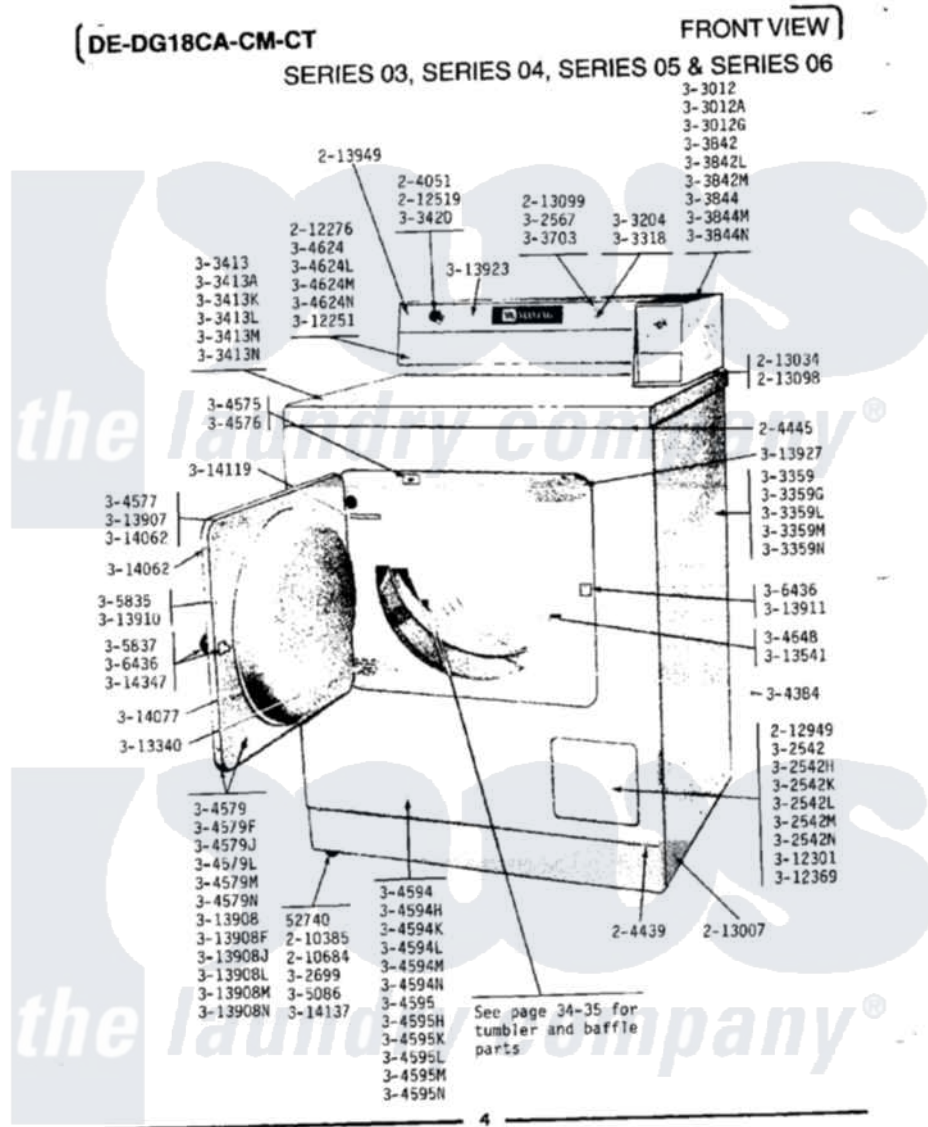

Maytag GDE18CM 02 - FRONT VIEW (SERIES 03)

Maytag Residential Maytag GDE18CM Dryer Parts Parts Diagram 02 - FRONT VIEW (SERIES 03)

Click on the part number to view part

Item	Original Part Number	Replaced By	Status	Part Description
001	Y052740	62739		Nut, Lock
002	204051	22204051		Knob
003	204439			Screw And Fstner Assembly
004	204445			Screw And Fastener Assembly
005	210385			Lock Nut For Adjustable Leg
006	210684			Foot, Adjustable Leg
007	212276	W10116760		Screw
008	212519	488234		Screw 8-32 X 1/4
009	212949	22001866		Screw, Relay
010	213007			Xfor Cabinet See Cabinet, Back
011	NLA		Not Available	GASKET UNDER CONTROL CENTER
012	213099			Lens For Control Panel
013	213949			Screw, No.8-18 X 5/16 Inch
014	Y303204			Start Switch With Nuts
015	NLA		Not Available	CABINET-WHITE