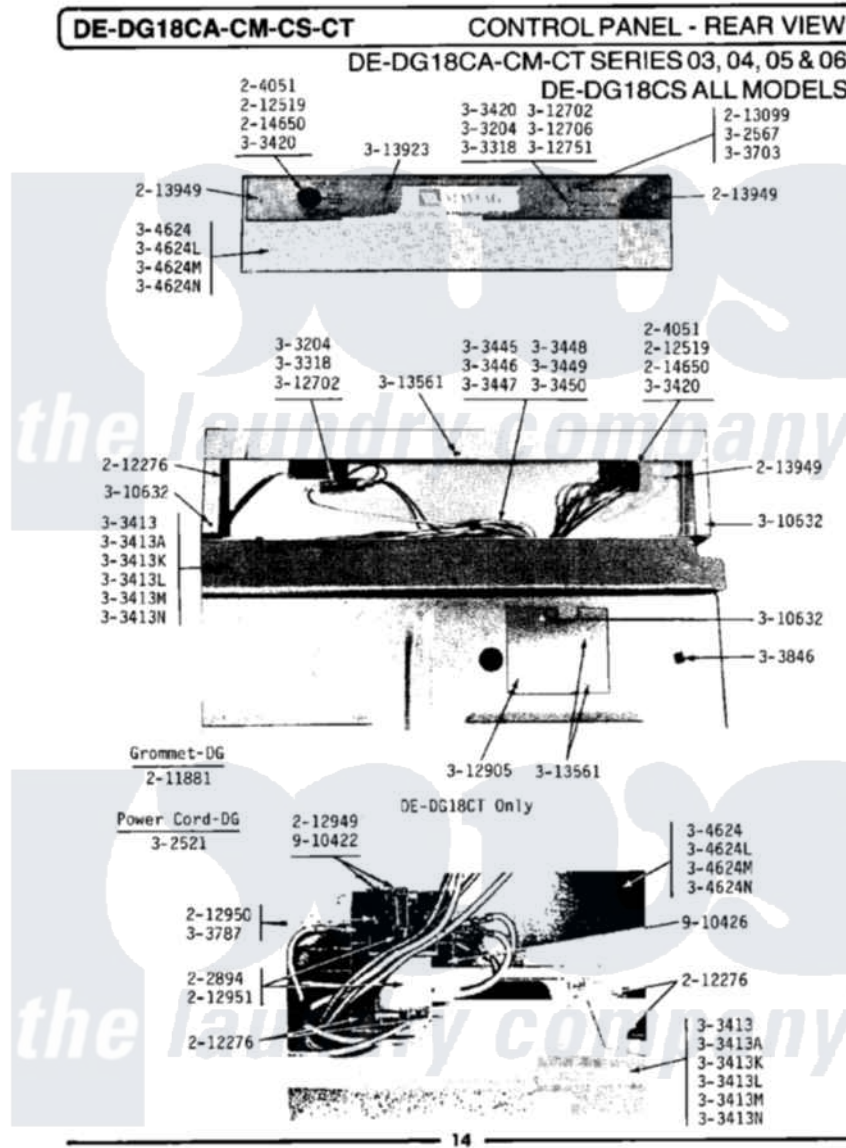

# Maytag GDE18CM 05 - CONTROL PANEL (SERIES 03)

Maytag Residential Maytag GDE18CM Dryer Parts Parts Diagram 05 - CONTROL PANEL (SERIES 03)  
 Click on the part number to view part

Item	Original Part Number	Replaced By	Status	Part Description
001	204051	<a href="#">22204051</a>		Knob
002	212276	<a href="#">W10116760</a>		Screw
003	212519	<a href="#">488234</a>		Screw 8-32 X 1/4
004	212949	<a href="#">22001866</a>		Screw, Relay
005	212950	<a href="#">M0227520</a>		Screw-Tc No.6-32 X 13/16", Preform SwiTch
006	<a href="#">212951</a>			Screw, No.6-32 X 1/4 Inch
007	<a href="#">213099</a>			Lens For Control Panel
008	<a href="#">213949</a>			Screw, No.8-18 X 5/16 Inch
009	<a href="#">214650</a>			Screw For 2-4051 Knob
010	<a href="#">Y303204</a>			Start Switch With Nuts
NI	NLA		Not Available	TOP COVER-WHITE
"	NLA		Not Available	TOP COVER-ALMOND
"	NLA		Not Available	TOP COVER-HARVEST WHEAT
014	Y303420		Not Available	SELECTOR SWITCH
NI	NLA		Not Available	MAIN WIRE HARNESS

"	<a href="#">Y303703</a>		Pilot Light
"	NLA	Not Available	SCREW & WASHER ASSY.
"	NLA	Not Available	CONTROL COVER-WHITE
"	NLA	Not Available	CONTROL COVER-ALMOND
"	NLA	Not Available	CONTROL COVER-HARVEST WHEAT
021	Y310632	<a href="#">1163839</a>	Screw
022	Y311423	<a href="#">489483</a>	Screw 10-32 X 1/2
NI	NLA	Not Available	BACK FOR CONTROL PANEL
"	<a href="#">Y312702</a>		Knurled Nut, Start Switch
025	Y312706	<a href="#">422617</a>	Nut
NI	<a href="#">312751</a>		Lockwasher, Start Switch
"	Y312905	Not Available	COVER, TERMINAL
028	<a href="#">Y313561</a>		Screw---NA
NI	NLA	Not Available	CONTROL PANEL