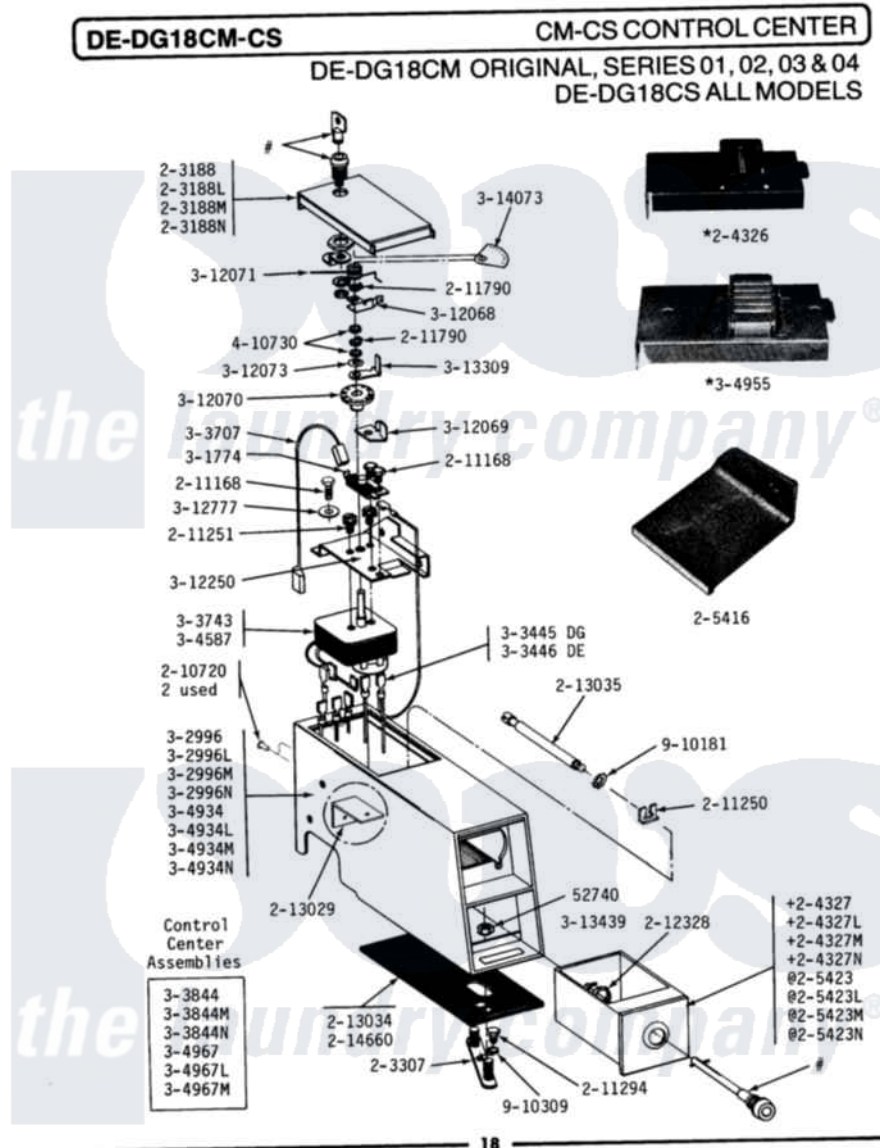

# Maytag GDE18CM 06 - CM CONTROL CENTER

Maytag Residential Maytag GDE18CM Dryer Parts Parts Diagram 06 - CM CONTROL CENTER  
 Click on the part number to view part

Item	Original Part Number	Replaced By	Status	Part Description
001	Y052740	<a href="#">62739</a>		Nut, Lock
002	203188		Not Available	TIMER ACCESS DOOR (WHT)
003	203188L		Not Available	ACCESS DOOR-ALMOND
004	203188M		Not Available	ACCESS DOOR-HARVEST WHEAT
NI	NLA		Not Available	MTG. STRAP---NA
"	NLA		Not Available	COIN DROP ASSEMBLY
"	NLA		Not Available	COIN BOX-WHITE---NA
"	NLA		Not Available	COIN BOX-ALMOND
"	NLA		Not Available	COIN BOX - HARVEST WHEAT
010	<a href="#">205416</a>			Guard For Coin Box
NI	205423	<a href="#">208883</a>		Coin Box K
"	205423L	<a href="#">208883</a>		Coin Box K
013	205423M	<a href="#">208883</a>		Coin Box K
014	<a href="#">210720</a>			Rivet, Bearing To Tumbler Frmt