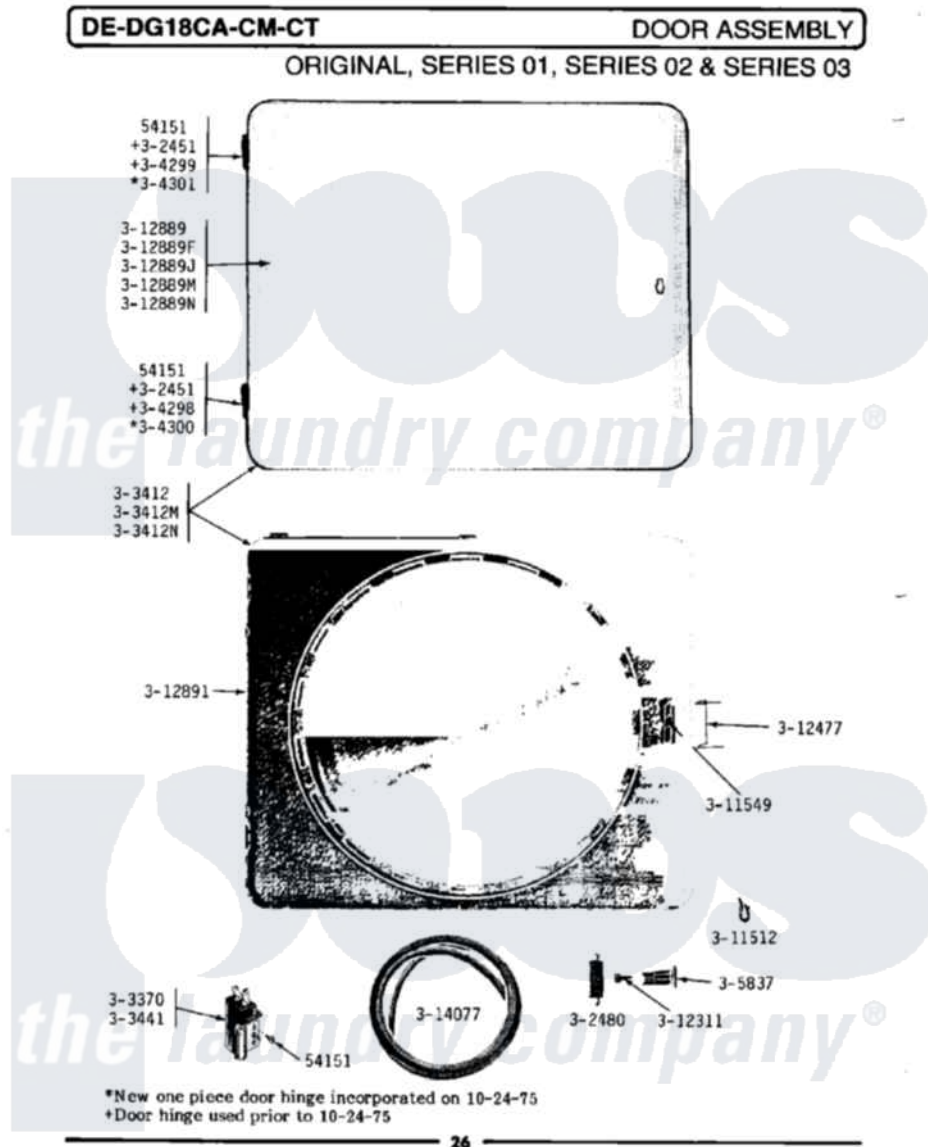

Maytag GDE18CM 08 - DOOR ASSEMBLY

Maytag Residential Maytag GDE18CM Dryer Parts Parts Diagram 08 - DOOR ASSEMBLY
 Click on the part number to view part

Item	Original Part Number	Replaced By	Status	Part Description
NI	NLA		Not Available	SCREW, No.4-40 X 1/4
"	NLA		Not Available	HINGE ASSEMBLY---N
"	NLA		Not Available	LATCH
"	NLA		Not Available	DOOR COMPLETE-WHITE
"	NLA		Not Available	DOOR COMPLETE-HARVEST WHEAT
006	Y303441		Not Available	DOOR SWITCH
007	Y304298			Hinge - Lower
NI	NLA		Not Available	HINGE - UPPER
"	NLA		Not Available	HINGE - LOWER
"	NLA		Not Available	HINGE - UPPER
"	NLA		Not Available	KNOB AND SCREW
"	NLA		Not Available	FASTENER
"	NLA		Not Available	WIRE CLIP
"	NLA		Not Available	SCREW---NA
"	NLA		Not Available	MAGNETIC LATCH RETAINER

"	NLA	Not Available	DOOR PANEL-WHITE
"	NLA	Not Available	DOOR PANEL-HARVEST WHEAT
018	Y312891	Not Available	DOOR LINER - INNER HALF
019	314077		Door Seal