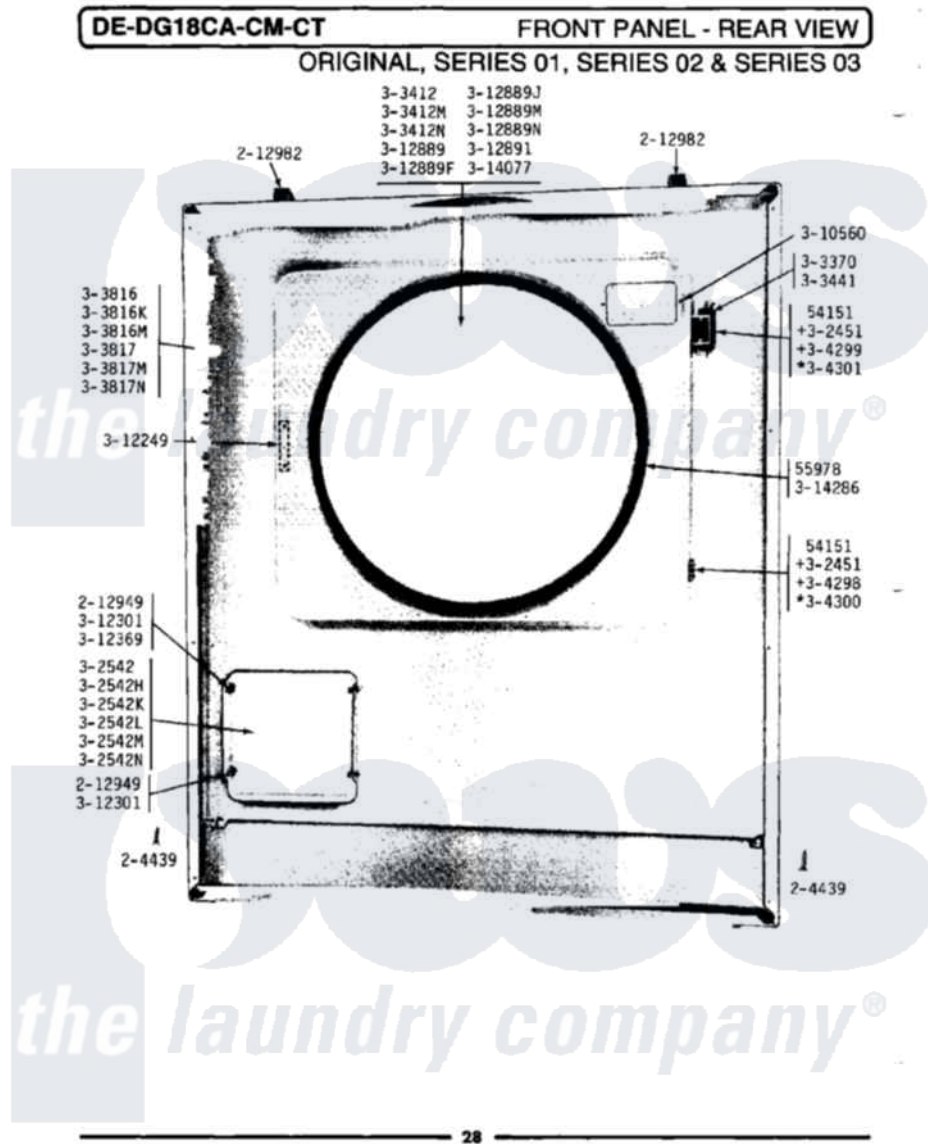

# Maytag GDE18CM 09 - FRONT PANEL-REAR VIEW

Maytag Residential Maytag GDE18CM Dryer Parts Parts Diagram 09 - FRONT PANEL-REAR VIEW  
 Click on the part number to view part

Item	Original Part Number	Replaced By	Status	Part Description
001	NLA		Not Available	SCREW, No.4-40 X 1/4
002	<a href="#">Y055978</a>			Rubber Adhesive, 2 Oz Tube
003	<a href="#">204439</a>			Screw And Fstner Assembly
004	212982	<a href="#">22001650</a>		Fastener, Spring
005	NLA		Not Available	HINGE ASSEMBLY----N
006	NLA		Not Available	DOOR COMPLETE-WHITE
007	NLA		Not Available	DOOR COMPLETE-HARVEST WHEAT
008	Y303441		Not Available	DOOR SWITCH
009	NLA		Not Available	FRONT PANEL-WHITE
010	NLA		Not Available	FRONT PANEL-HARVEST WHEAT
011	<a href="#">Y304298</a>			Hinge - Lower
012	NLA		Not Available	HINGE - UPPER
013	NLA		Not Available	HINGE - LOWER
014	NLA		Not Available	HINGE - UPPER
015	310560	<a href="#">74004005</a>		Screw, 6-32 X 5/16"

016	NLA	Not Available	STRIKE PLATE
017	NLA	Not Available	DOOR PANEL-WHITE
018	NLA	Not Available	DOOR PANEL-HARVEST WHEAT
019	Y312891	Not Available	DOOR LINER - INNER HALF
020	Y313340		LABEL, LINT SCREEN INSTRUCTION
021	Y313927		INSTRUCTION LABEL
022	<a href="#">314077</a>		Door Seal
023	NLA	Not Available	GAS IGNITION LABEL
024	<a href="#">314286</a>		Seal For Front Panel