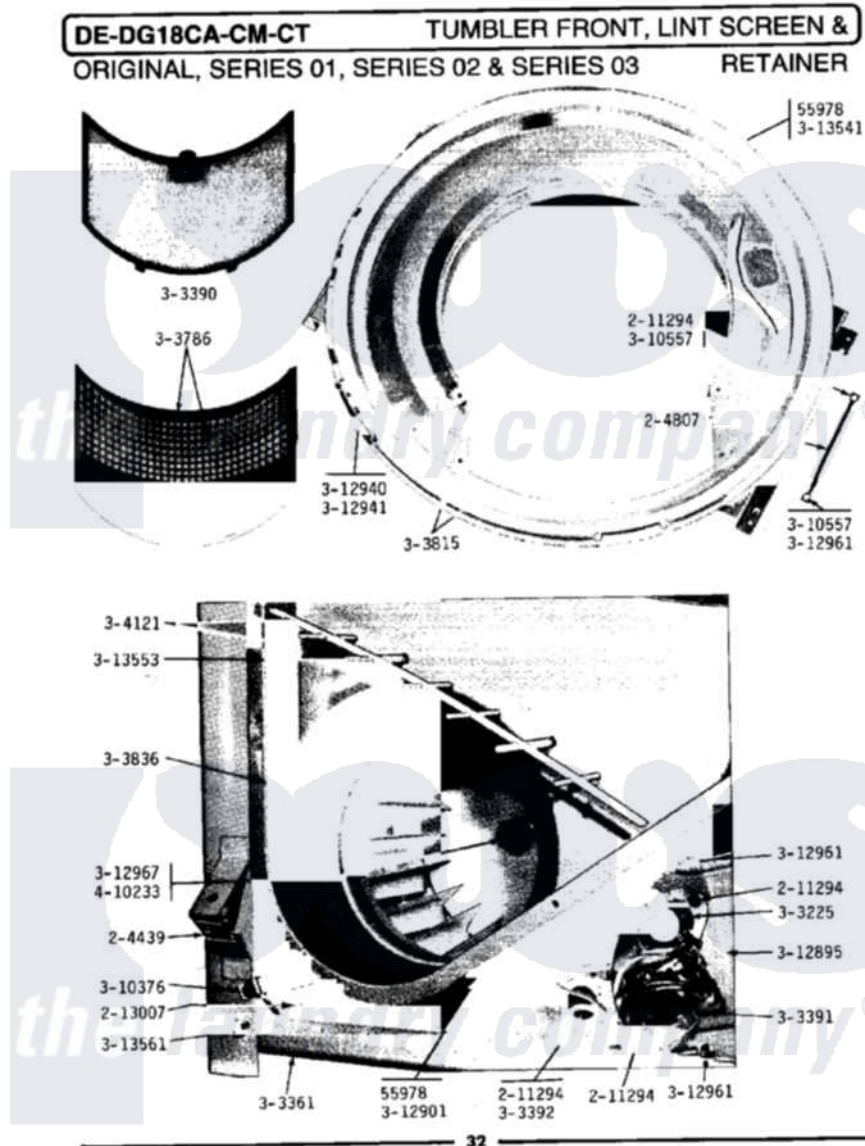

Maytag GDE18CM 11 - TUMBLER FRONT, LINT SCREEN & RETAINER

Maytag Residential Maytag GDE18CM Dryer Parts Parts Diagram 11 - TUMBLER FRONT, LINT SCREEN & RETAINER
 Click on the part number to view part

Item	Original Part Number	Replaced By	Status	Part Description
001	Y055978			Rubber Adhesive, 2 Oz Tube
002	204439			Screw And Fstner Assembly
003	204807			Ground Wire, Supp. Plte To Top Cover
NI	210720			Rivet, Bearing To Tumbler Frmt
005	211294	90767		Screw, 8A X 3/8 HeX Washer Head Tapping
006	213007			Xfor Cabinet See Cabinet, Back
007	Y303225			Thermostat, Permanent Press
008	Y303361		Not Available	BASE ASSY. (UPPER & LOWER)
009	Y303390		Not Available	LINT SCREEN
010	Y303391	33303391		Thermostat, Cycling
011	303392			Thermostat, Cycling
012	Y303786		Not Available	LINT SCREEN WITH RETAINER
013	Y303815	33001231		Front- Tumbler

014	Y303836		Blower Wheel Assembly And Clamp
NI	NLA	Not Available	OUTLET GRID AND DUCT
"	Y304810	Not Available	OUTLET DUCT ASSEMBLY---S
017	Y310376		Clip, Door Switch Harness
018	310557		Washer
019	Y312895	Not Available	COVER FOR BLOWER---NA
020	Y312901		Seal, Housing Cover
021	312940	306508	Tumbler Bearing Kit ---W
022	312941	306508	Tumbler Bearing Kit ---W
023	Y312961	W10116751	Screw
NI	Y312964	Not Available	OUTLET DUCT - OUTER HALF
025	312967		Clamp, Blower Housing
026	Y313541	33313541	Seal- Tumbler
NI	NLA	Not Available	GRID FOR OUTLET DUCT
028	Y313561		Screw---NA
NI	Y313795		Guide For Lint Screen
"	Y313796		Lint Seal
031	410233	9703438	Ring-Retrn